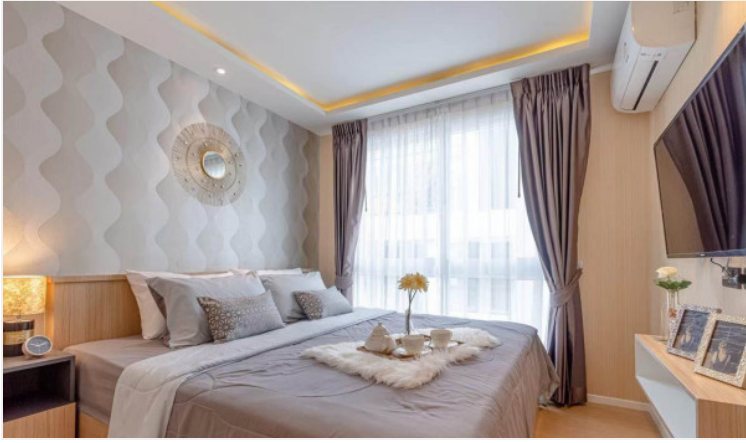

Estanan 1BR/1BA Sea View Condo for Sale

Pattaya, Bang Lamung, Afghanistan

Reference: 11849

฿3,567,000

1 Bedrooms

1 Bathrooms

Condo

Property Description

Estanan is a low-rise condominium, consisting of two 8-story buildings with 119 units. The project is situated on Pratamnak Hill, a peaceful, shady, and safe atmosphere suitable for rest and living. The location is close to the beach in minutes of walking. Also, easy access to various attractions such as Pattaya Park, Jomtien Beach, Cozy Beach, Big Buddha, Pattaya View Point, shopping malls, restaurants, and others. A full range of facilities are provided including indoor car parking, CCTV, Rooftop swimming pool, rooftop garden, and fitness.

Photo Gallery

Property Details

- **Property Type:** Condo
- **Location:** Pattaya, Bang Lamung, Afghanistan
- **Internal Area:** 47.56m²
- **Land Area:** 48m²
- **Price:** **฿3,567,000**
- **Bedrooms:** 1
- **Bathrooms:** 1