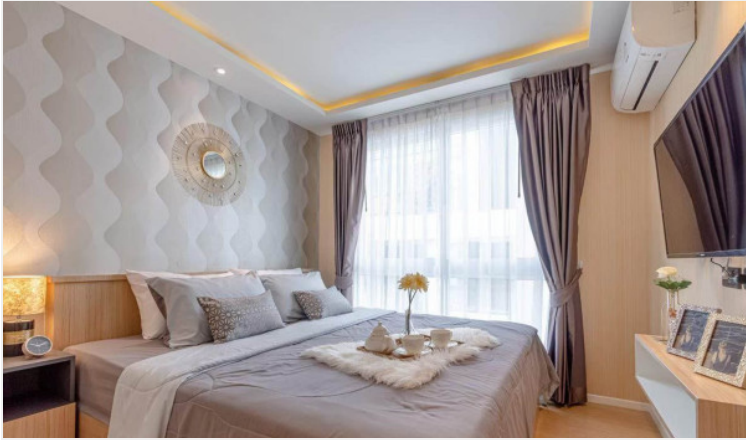

Estanan is a low-rise condominium, consisting of two 8-story buildings with 119 units. The project is situated on Pratamnak Hill, a peaceful, shady, and safe atmosphere suitable for rest and living. The location is close to the beach in minutes of walking. Also, easy access to various attractions such as Pattaya Park, Jomtien Beach, Cozy Beach, Big Buddha, Pattaya View Point, shopping malls, restaurants, and others. A full range of facilities are provided including indoor car parking, CCTV, Rooftop swimming pool, rooftop garden, and fitness.

Photo Gallery

Property Details

- **Property Type:** Condo
- **Location:** Pattaya, Pratamnak, Thailand
- **Internal Area:** 47.56m²
- **Land Area:** 0m²
- **Price:** ฿3,567,000
- **Bedrooms:** 1
- **Bathrooms:** 1