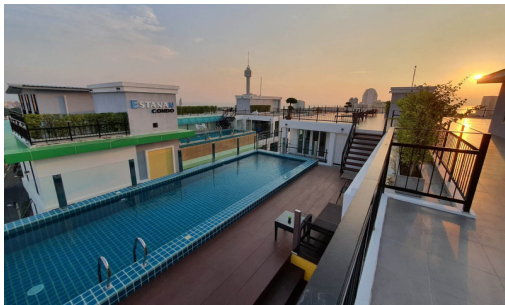

Estanan 1BR/1BA Sea View Condo for Sale

Pattaya, Bang Lamung, Afghanistan

Reference: 11849

฿3,567,000

1 Bedrooms