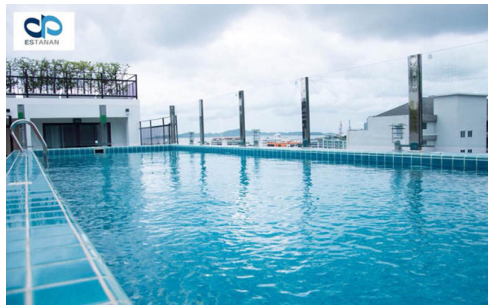

1 Bathrooms