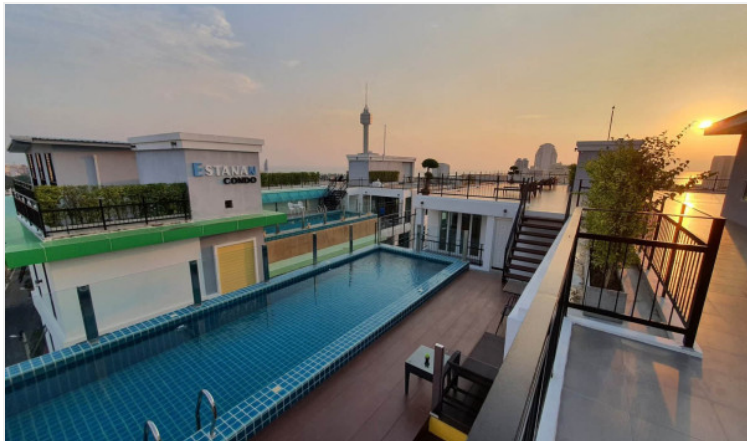

Estanan is a low-rise condominium, consisting of two 8-story buildings with 119 units. The project is situated on Pratamnak Hill, a peaceful, shady, and safe atmosphere suitable for rest and living. The location is close to the beach in minutes of walking. Also, easy access to various attractions such as Pattaya Park, Jomtien Beach, Cozy Beach, Big Buddha, Pattaya View Point, shopping malls, restaurants, and others. A full range of facilities are provided including indoor car parking, CCTV, Rooftop swimming pool, rooftop garden, and fitness.

Photo Gallery

Property Details

- **Property Type:** Condo
- **Location:** Pattaya, Bang Lamung, Afghanistan
- **Internal Area:** 47.56m²
- **Land Area:** 48m²
- **Price:** **฿3,567,000**
- **Bedrooms:** 1
- **Bathrooms:** 1

Property Features

- Security
- Gym
- Swimming Pool
- Air Conditioning
- Balcony
- Car Park
- Electricity
- Alarm
- Roof Garden
- Equipped Kitchen

Location