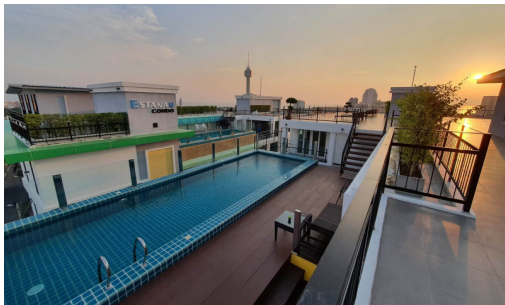

Estanan 1BR/1BA Sea View Condo for Sale

Pattaya, Pratamnak, Thailand

Reference: 11849

฿3,567,000

1 Bedrooms