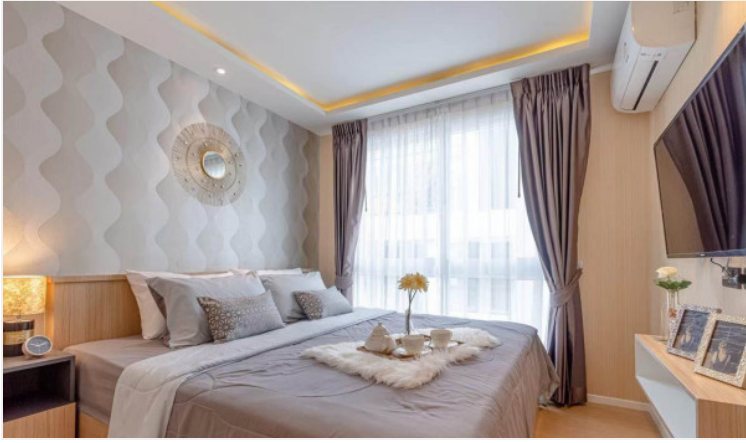

Estanan is a low-rise condominium, consisting of two 8-story buildings with 119 units. The project is situated on Pratamnak Hill, a peaceful, shady, and safe atmosphere suitable for rest and living. The location is close to the beach in minutes of walking. Also, easy access to various attractions such as Pattaya Park, Jomtien Beach, Cozy Beach, Big Buddha, Pattaya View Point, shopping malls, restaurants, and others. A full range of facilities are provided including indoor car parking, CCTV, Rooftop swimming pool, rooftop garden, and fitness.

Photo Gallery

Property Details

- **Property Type:** Condo
- **Location:** Pattaya, Pratamnak, Thailand
- **Internal Area:** 44.99m²
- **Land Area:** 0m²
- **Price:** ฿3,497,000
- **Bedrooms:** 1
- **Bathrooms:** 1