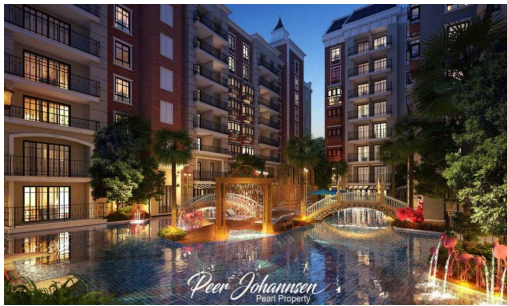

Espana Condo Resort - Studio unit 1 Bath (8th Floor)

Pattaya, Na Jomtien, Thailand

Reference: 6774

฿2,000,000

1 Bedrooms

1 Bathrooms

Condo