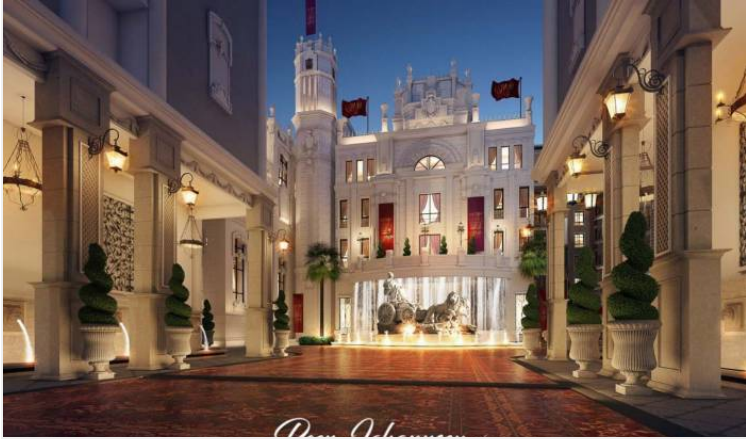

# Property Description

Espana Condo Resort Pattaya is strategically situated at Jomtien Sai 2 Road. Just minutes away from Jomtien Beach, it's surrounded by notable attractions like Dongtan Beach, Pattaya Floating Market, and the Big Buddha Temple, ensuring that entertainment and cultural experiences are always within reach. This is studio unit and 1 Bathroom situated on the 8th floor, building B, offering 25 sqm. of living space, comes with fully furnished, dining area and living area. This unit is for sale in Foreign name.