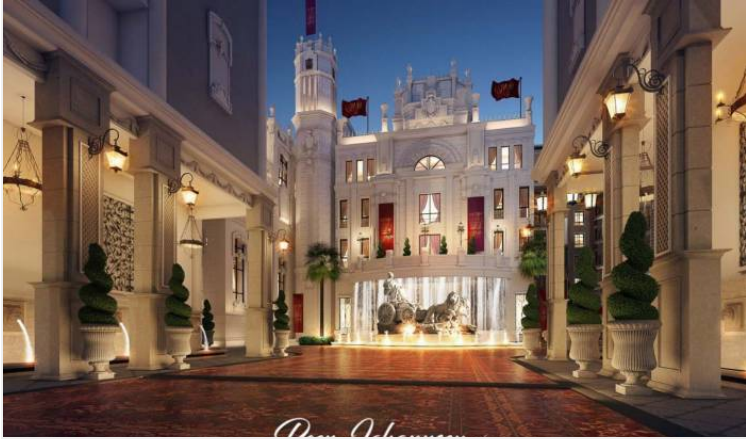

Espana Condo Resort - Studio unit 1 Bath (8th Floor)

Pattaya, Na Jomtien, Thailand

Reference: 6774

฿2,000,000

1 Bedrooms

1 Bathrooms

Condo

Property Description

Espana Condo Resort Pattaya is strategically situated at Jomtien Sai 2 Road. Just minutes away from Jomtien Beach, it's surrounded by notable attractions like Dongtan Beach, Pattaya Floating Market, and the Big Buddha Temple, ensuring that entertainment and cultural experiences are always within reach. This is studio unit and 1 Bathroom situated on the 8th floor, building B, offering 25 sqm. of living space, comes with fully furnished, dining area and living area. This unit is for sale in Foreign name.

Photo Gallery

Property Details

- **Property Type:** Condo
- **Location:** Pattaya, Na Jomtien, Thailand
- **Internal Area:** 25m²
- **Price:** ฿2,000,000
- **Bedrooms:** 1
- **Bathrooms:** 1

Property Features