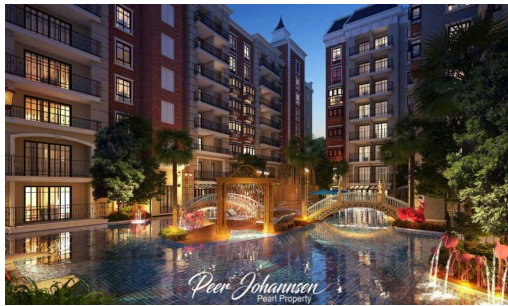

Espana Condo Resort - Studio unit 1 Bath (8th Floor)

Pattaya, Na Jomtien, Thailand

Reference: 6774

฿2,000,000

1 Bedrooms

1 Bathrooms

Condo

Property Description

Espana Condo Resort Pattaya is strategically situated at Jomtien Sai 2 Road. Just minutes away from Jomtien Beach, it's surrounded by notable attractions like Dongtan Beach, Pattaya Floating Market, and the Big Buddha Temple, ensuring that entertainment and cultural experiences are always within reach. This is studio unit and 1 Bathroom situated on the 8th floor, building B, offering 25 sqm. of living space, comes with fully furnished, dining area and living area. This unit is for sale in Foreign name.

Photo Gallery

Property Details

- **Property Type:** Condo
- **Location:** Pattaya, Na Jomtien, Thailand
- **Internal Area:** 25m²
- **Price:** ฿2,000,000
- **Bedrooms:** 1
- **Bathrooms:** 1

Property Features