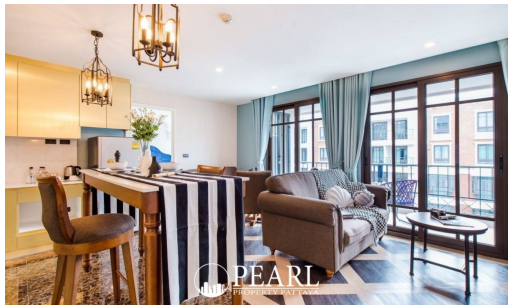

Espana Condo Resort - 2 Bed 2 Bath (5th Floor) With Garden View

Pattaya, Na Jomtien, Thailand

Reference: 7410

฿7,400,000

2 Bedrooms

2 Bathrooms

Condo