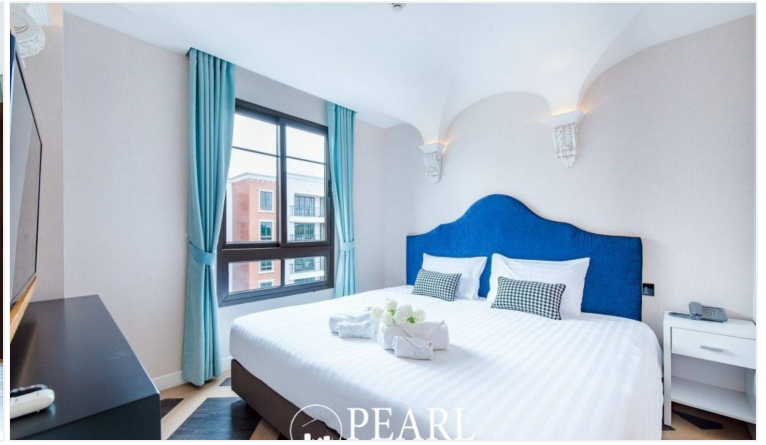

# Espana Condo Resort - 2 Bed 2 Bath (5th Floor) With Garden View

Pattaya, Na Jomtien, Thailand

Reference: 7410

# Property Description

Espana Condo Resort Pattaya is strategically situated at Jomtien Sai 2 Road. Just minutes away from Jomtien Beach, it's surrounded by notable attractions like Dongtan Beach, Pattaya Floating Market, and the Big Buddha Temple, ensuring that entertainment and cultural experiences are always within reach. This is 2 bedrooms and 2 bathrooms situated on the 5th floor, offering 69.81 sqm. of living space, comes with fully furnished, dining area and living area.