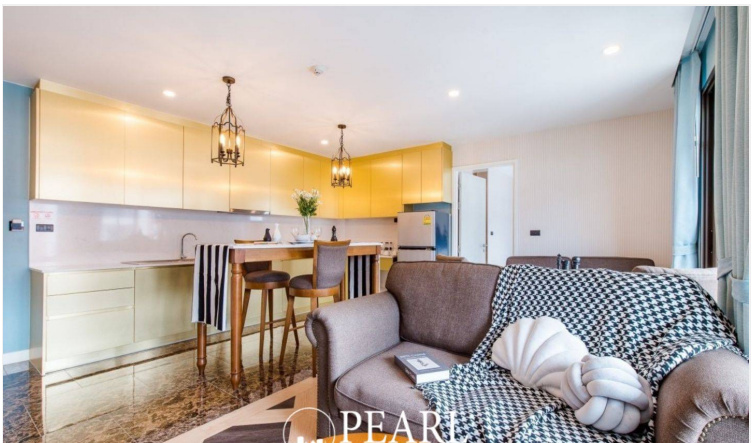

Espana Condo Resort - 2 Bed 2 Bath (5th Floor) With Garden View

Pattaya, Na Jomtien, Thailand

Reference: 7410

฿7,400,000

2 Bedrooms

2 Bathrooms

Condo

Property Description

Espana Condo Resort Pattaya is strategically situated at Jomtien Sai 2 Road. Just minutes away from Jomtien Beach, it's surrounded by notable attractions like Dongtan Beach, Pattaya Floating Market, and the Big Buddha Temple, ensuring that entertainment and cultural experiences are always within reach. This is 2 bedrooms and 2 bathrooms situated on the 5th floor, offering 69.81 sqm. of living space, comes with fully furnished, dining area and living area.

Photo Gallery

Property Details

- **Property Type:** Condo
- **Location:** Pattaya, Na Jomtien, Thailand
- **Internal Area:** 69m²
- **Land Area:** 69m²
- **Price:** ฿7,400,000
- **Bedrooms:** 2
- **Bathrooms:** 2