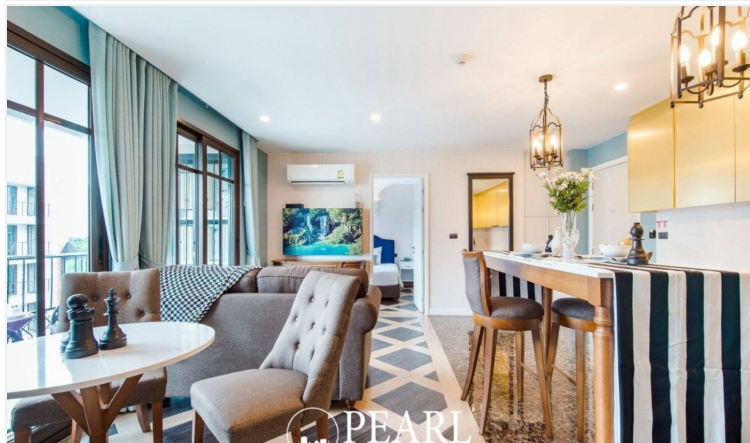

Espana Condo Resort - 2 Bed 2 Bath (5th Floor) With Garden View

Pattaya, Na Jomtien, Thailand

Reference: 7410

฿7,400,000

2 Bedrooms

2 Bathrooms

Condo

Property Description

Espana Condo Resort Pattaya is strategically situated at Jomtien Sai 2 Road. Just minutes away from Jomtien Beach, it's surrounded by notable attractions like Dongtan Beach, Pattaya Floating Market, and the Big Buddha Temple, ensuring that entertainment and cultural experiences are always within reach. This is 2 bedrooms and 2 bathrooms situated on the 5th floor, offering 69.81 sqm. of living space, comes with fully furnished, dining area and living area.

Photo Gallery

Property Details

- **Property Type:** Condo
- **Location:** Pattaya, Na Jomtien, Thailand
- **Internal Area:** 69m²
- **Land Area:** 69m²
- **Price:** ฿7,400,000
- **Bedrooms:** 2
- **Bathrooms:** 2