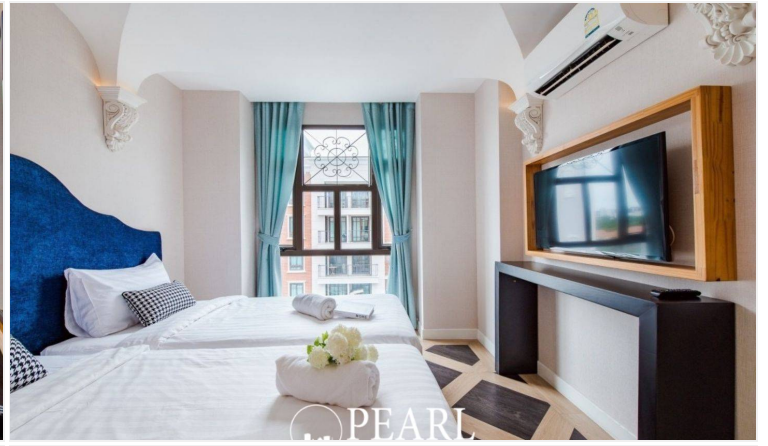

Espana Condo Resort - 2 Bed 2 Bath (5th Floor) With Garden View

Pattaya, Na Jomtien, Thailand

Reference: 7410

฿7,400,000

2 Bedrooms

2 Bathrooms

Condo

Property Description

Espana Condo Resort Pattaya is strategically situated at Jomtien Sai 2 Road. Just minutes away from Jomtien Beach, it's surrounded by notable attractions like Dongtan Beach, Pattaya Floating Market, and the Big Buddha Temple, ensuring that entertainment and cultural experiences are always within reach. This is 2 bedrooms and 2 bathrooms situated on the 5th floor, offering 69.81 sqm. of living space, comes with fully furnished, dining area and living area.

Photo Gallery

Property Details

- **Property Type:** Condo
- **Location:** Pattaya, Na Jomtien, Thailand
- **Internal Area:** 69m²
- **Land Area:** 69m²
- **Price:** ฿7,400,000
- **Bedrooms:** 2
- **Bathrooms:** 2