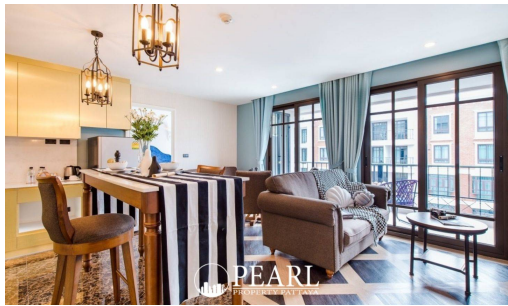

Espana Condo Resort - 2 Bed 2 Bath (5th Floor) With Garden View

Pattaya, Na Jomtien, Thailand

Reference: 7410

฿7,400,000

2 Bedrooms

2 Bathrooms

Condo

Property Description

Espana Condo Resort Pattaya is strategically situated at Jomtien Sai 2 Road. Just minutes away from Jomtien Beach, it's surrounded by notable attractions like Dongtan Beach, Pattaya Floating Market, and the Big Buddha Temple, ensuring that entertainment and cultural experiences are always within reach. This is 2 bedrooms and 2 bathrooms situated on the 5th floor, offering 69.81 sqm. of living space, comes with fully furnished, dining area and living area.

Photo Gallery

Property Details

- **Property Type:** Condo
- **Location:** Pattaya, Na Jomtien, Thailand
- **Internal Area:** 69m²
- **Land Area:** 69m²
- **Price:** ฿7,400,000
- **Bedrooms:** 2
- **Bathrooms:** 2