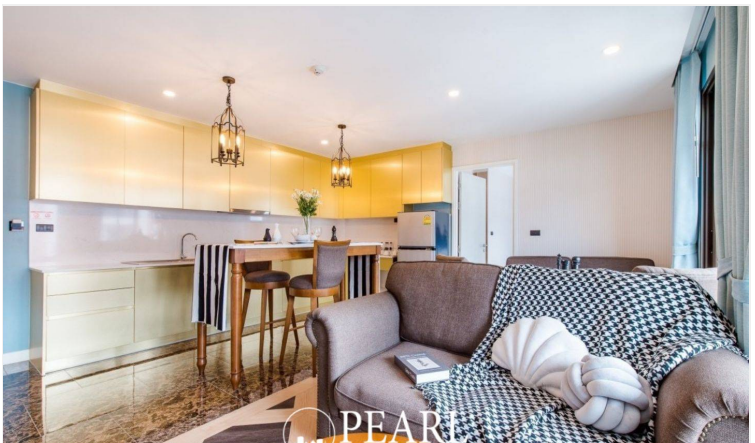

# Property Description

Espana Condo Resort Pattaya is strategically situated at Jomtien Sai 2 Road. Just minutes away from Jomtien Beach, it's surrounded by notable attractions like Dongtan Beach, Pattaya Floating Market, and the Big Buddha Temple, ensuring that entertainment and cultural experiences are always within reach. This is 2 bedrooms and 2 bathrooms situated on the 5th floor, offering 69.81 sqm. of living space, comes with fully furnished, dining area and living area.

# Photo Gallery