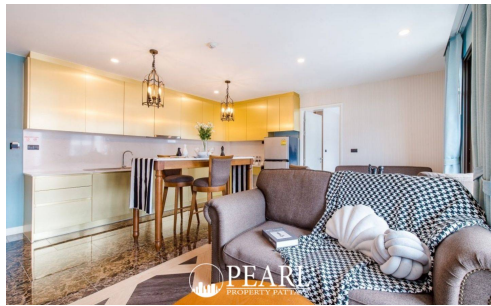

Espana Condo Resort - 2 Bed 2 Bath (5th Floor) With Garden View

Pattaya, Na Jomtien, Thailand

Reference: 7410

฿7,400,000

2 Bedrooms

2 Bathrooms

Condo

Property Description

Espana Condo Resort Pattaya is strategically situated at Jomtien Sai 2 Road. Just minutes away from Jomtien Beach, it's surrounded by notable attractions like Dongtan Beach, Pattaya Floating Market, and the Big Buddha Temple, ensuring that entertainment and cultural experiences are always within reach. This is 2 bedrooms and 2 bathrooms situated on the 5th floor, offering 69.81 sqm. of living space, comes with fully furnished, dining area and living area.

Photo Gallery

Property Details

- **Property Type:** Condo
- **Location:** Pattaya, Na Jomtien, Thailand
- **Internal Area:** 69m²
- **Land Area:** 69m²
- **Price:** ฿7,400,000
- **Bedrooms:** 2
- **Bathrooms:** 2