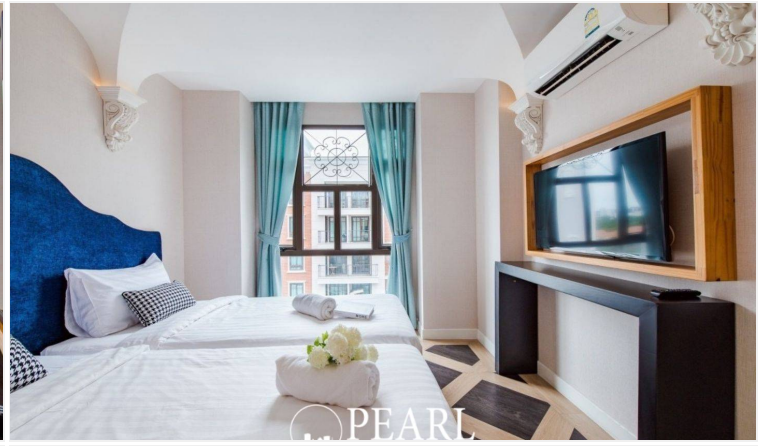

# Espana Condo Resort - 2 Bed 2 Bath (5th Floor) With Garden View

Pattaya, Na Jomtien, Thailand

Reference: 7410

# Property Description

Espana Condo Resort Pattaya is strategically situated at Jomtien Sai 2 Road. Just minutes away from Jomtien Beach, it's surrounded by notable attractions like Dongtan Beach, Pattaya Floating Market, and the Big Buddha Temple, ensuring that entertainment and cultural experiences are always within reach. This is 2 bedrooms and 2 bathrooms situated on the 5th floor, offering 69.81 sqm. of living space, comes with fully furnished, dining area and living area.