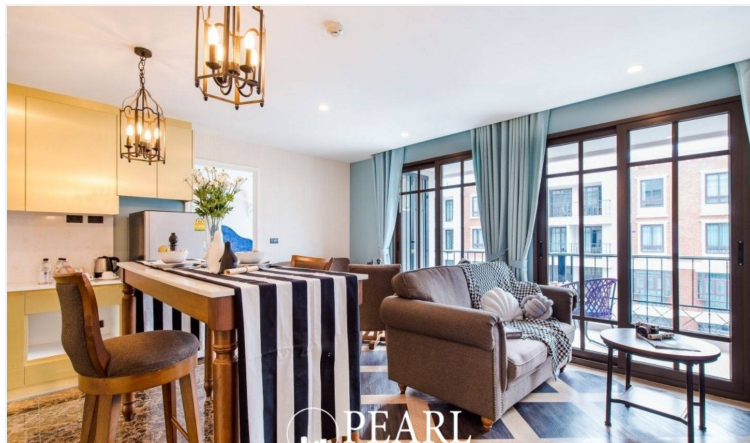

# Property Description

Espana Condo Resort Pattaya is strategically situated at Jomtien Sai 2 Road. Just minutes away from Jomtien Beach, it's surrounded by notable attractions like Dongtan Beach, Pattaya Floating Market, and the Big Buddha Temple, ensuring that entertainment and cultural experiences are always within reach. This is 2 bedrooms and 2 bathrooms situated on the 5th floor, offering 69.81 sqm. of living space, comes with fully furnished, dining area and living area.

# Photo Gallery