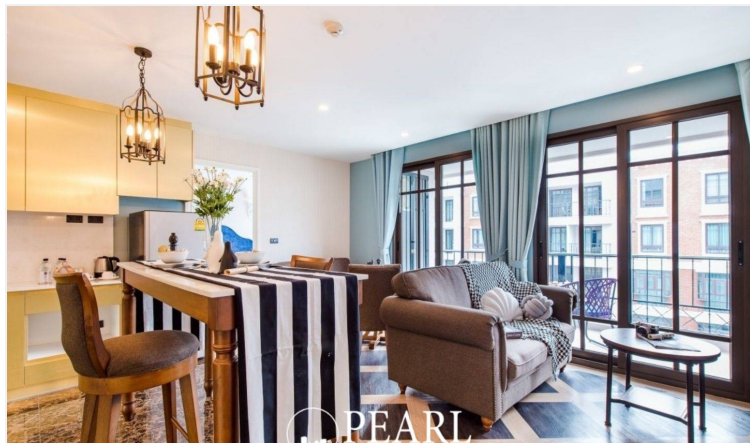

Espana Condo Resort - 2 Bed 2 Bath (5th Floor) With Garden View

Pattaya, Na Jomtien, Thailand

Reference: 7410

฿7,400,000

2 Bedrooms

2 Bathrooms

Condo

Property Description

Espana Condo Resort Pattaya is strategically situated at Jomtien Sai 2 Road. Just minutes away from Jomtien Beach, it's surrounded by notable attractions like Dongtan Beach, Pattaya Floating Market, and the Big Buddha Temple, ensuring that entertainment and cultural experiences are always within reach. This is 2 bedrooms and 2 bathrooms situated on the 5th floor, offering 69.81 sqm. of living space, comes with fully furnished, dining area and living area.

Photo Gallery

Property Details

- **Property Type:** Condo
- **Location:** Pattaya, Na Jomtien, Thailand
- **Internal Area:** 69m²
- **Land Area:** 69m²
- **Price:** ฿7,400,000
- **Bedrooms:** 2
- **Bathrooms:** 2