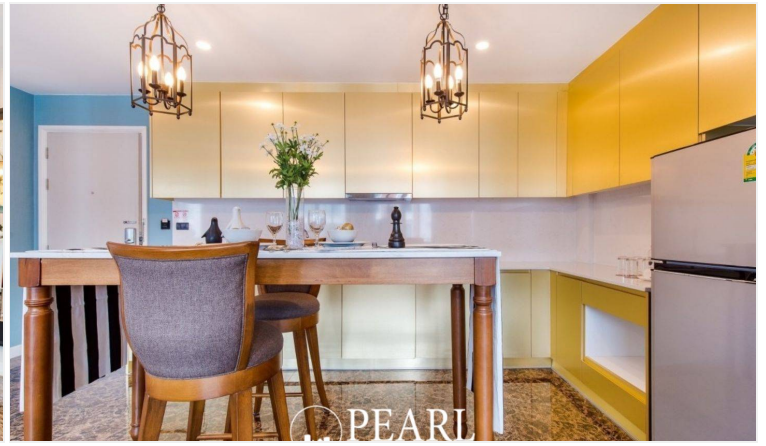

# Property Description

Espana Condo Resort Pattaya is strategically situated at Jomtien Sai 2 Road. Just minutes away from Jomtien Beach, it's surrounded by notable attractions like Dongtan Beach, Pattaya Floating Market, and the Big Buddha Temple, ensuring that entertainment and cultural experiences are always within reach. This is 2 bedrooms and 2 bathrooms situated on the 5th floor, offering 69.81 sqm. of living space, comes with fully furnished, dining area and living area.

# Photo Gallery