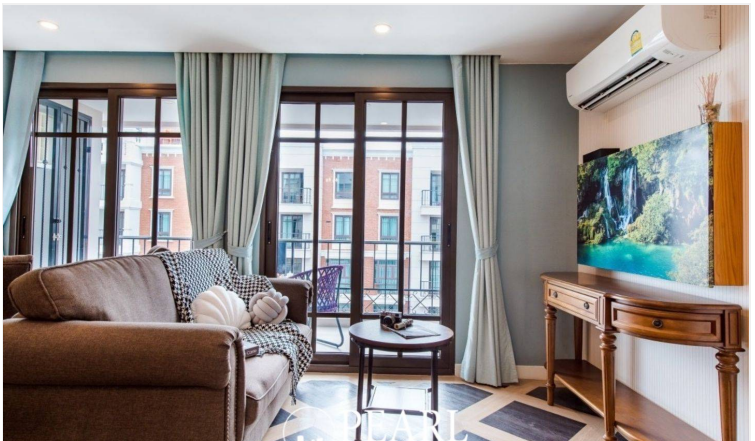

# Property Description

Espana Condo Resort Pattaya is strategically situated at Jomtien Sai 2 Road. Just minutes away from Jomtien Beach, it's surrounded by notable attractions like Dongtan Beach, Pattaya Floating Market, and the Big Buddha Temple, ensuring that entertainment and cultural experiences are always within reach. This is 2 bedrooms and 2 bathrooms situated on the 5th floor, offering 69.81 sqm. of living space, comes with fully furnished, dining area and living area.

# Photo Gallery