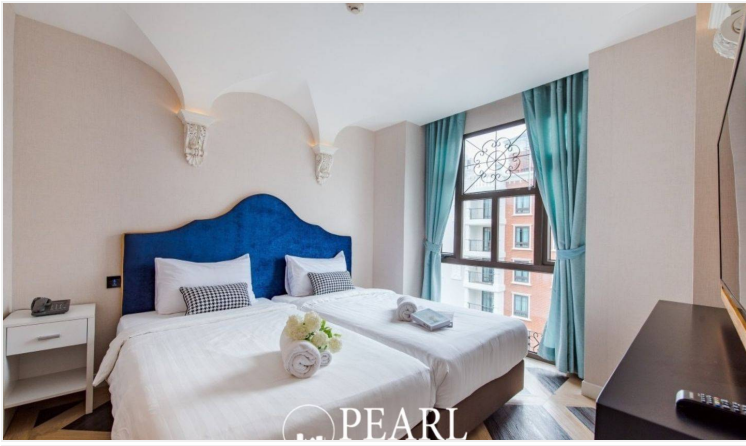

# Espana Condo Resort - 2 Bed 2 Bath (5th Floor) With Garden View

Pattaya, Na Jomtien, Thailand

Reference: 7410

# Property Description

Espana Condo Resort Pattaya is strategically situated at Jomtien Sai 2 Road. Just minutes away from Jomtien Beach, it's surrounded by notable attractions like Dongtan Beach, Pattaya Floating Market, and the Big Buddha Temple, ensuring that entertainment and cultural experiences are always within reach. This is 2 bedrooms and 2 bathrooms situated on the 5th floor, offering 69.81 sqm. of living space, comes with fully furnished, dining area and living area.