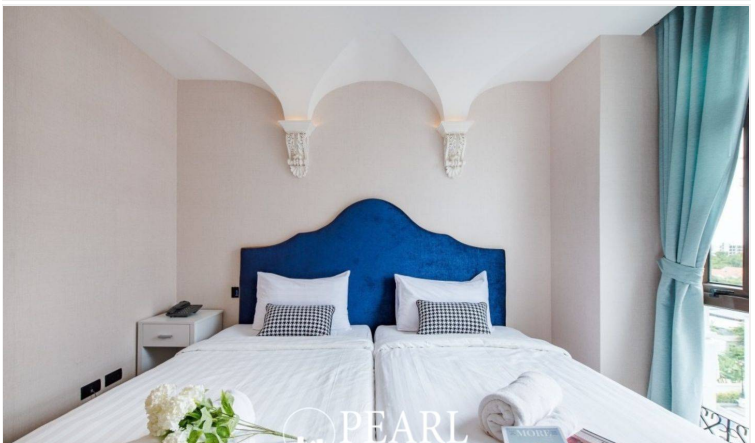

Espana Condo Resort - 2 Bed 2 Bath (5th Floor) With Garden View

Pattaya, Na Jomtien, Thailand

Reference: 7410

฿7,400,000

2 Bedrooms

2 Bathrooms

Condo

Property Description

Espana Condo Resort Pattaya is strategically situated at Jomtien Sai 2 Road. Just minutes away from Jomtien Beach, it's surrounded by notable attractions like Dongtan Beach, Pattaya Floating Market, and the Big Buddha Temple, ensuring that entertainment and cultural experiences are always within reach. This is 2 bedrooms and 2 bathrooms situated on the 5th floor, offering 69.81 sqm. of living space, comes with fully furnished, dining area and living area.

Photo Gallery

Property Details

- **Property Type:** Condo
- **Location:** Pattaya, Na Jomtien, Thailand
- **Internal Area:** 69m²
- **Land Area:** 69m²
- **Price:** ฿7,400,000
- **Bedrooms:** 2
- **Bathrooms:** 2