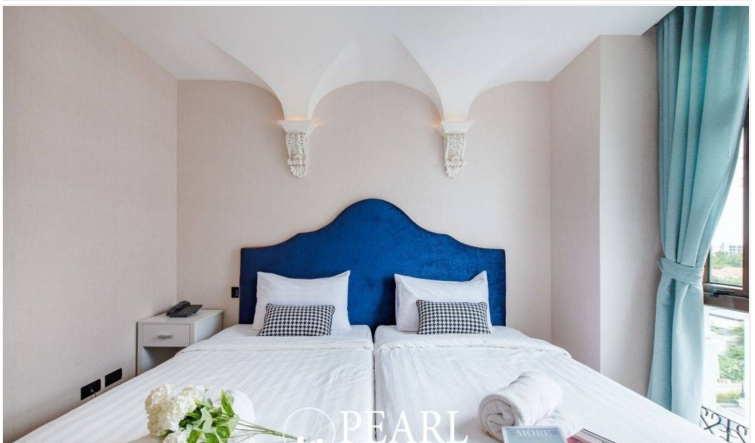

# Property Description

Espana Condo Resort Pattaya is strategically situated at Jomtien Sai 2 Road. Just minutes away from Jomtien Beach, it's surrounded by notable attractions like Dongtan Beach, Pattaya Floating Market, and the Big Buddha Temple, ensuring that entertainment and cultural experiences are always within reach. This is 2 bedrooms and 2 bathrooms situated on the 5th floor, offering 69.81 sqm. of living space, comes with fully furnished, dining area and living area.