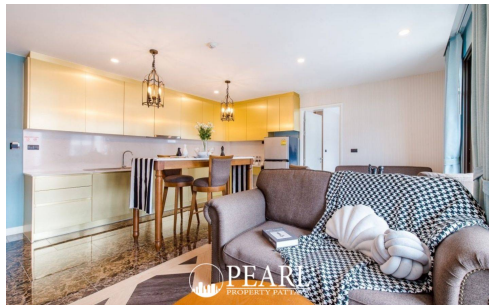

Espana Condo Resort - 2 Bed 2 Bath (5th Floor) With Garden View

Pattaya, Na Jomtien, Thailand

Reference: 7410

฿7,400,000

2 Bedrooms

2 Bathrooms

Condo