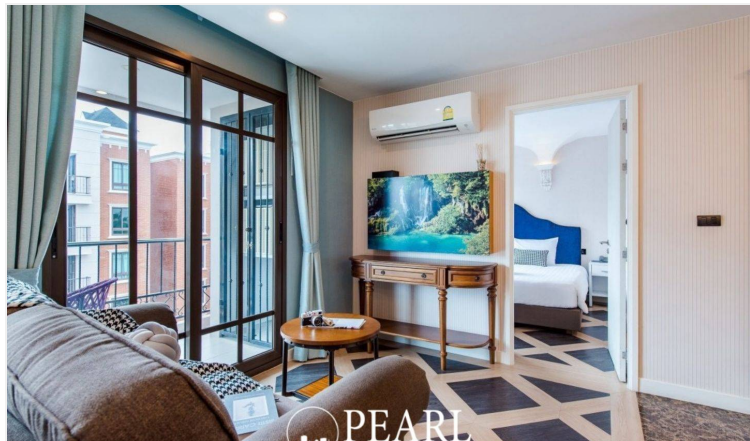

# Property Description

Espana Condo Resort Pattaya is strategically situated at Jomtien Sai 2 Road. Just minutes away from Jomtien Beach, it's surrounded by notable attractions like Dongtan Beach, Pattaya Floating Market, and the Big Buddha Temple, ensuring that entertainment and cultural experiences are always within reach. This is 2 bedrooms and 2 bathrooms situated on the 5th floor, offering 69.81 sqm. of living space, comes with fully furnished, dining area and living area.