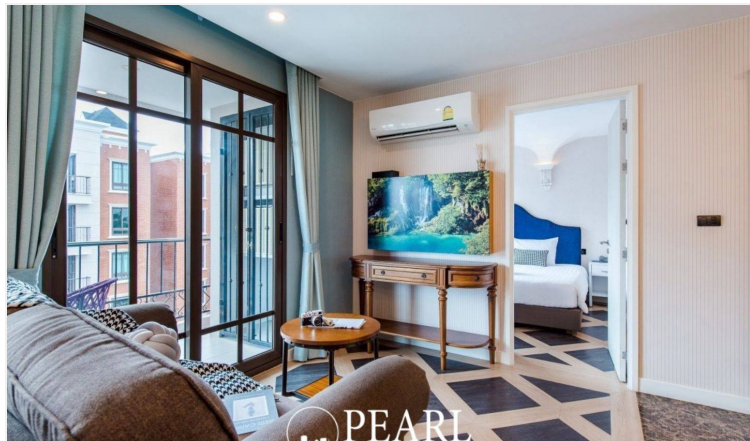

Espana Condo Resort - 2 Bed 2 Bath (5th Floor) With Garden View

Pattaya, Na Jomtien, Thailand

Reference: 7410

฿7,400,000

2 Bedrooms

2 Bathrooms

Condo

Property Description

Espana Condo Resort Pattaya is strategically situated at Jomtien Sai 2 Road. Just minutes away from Jomtien Beach, it's surrounded by notable attractions like Dongtan Beach, Pattaya Floating Market, and the Big Buddha Temple, ensuring that entertainment and cultural experiences are always within reach. This is 2 bedrooms and 2 bathrooms situated on the 5th floor, offering 69.81 sqm. of living space, comes with fully furnished, dining area and living area.

Photo Gallery

Property Details

- **Property Type:** Condo
- **Location:** Pattaya, Na Jomtien, Thailand
- **Internal Area:** 69m²
- **Land Area:** 69m²
- **Price:** ฿7,400,000
- **Bedrooms:** 2
- **Bathrooms:** 2