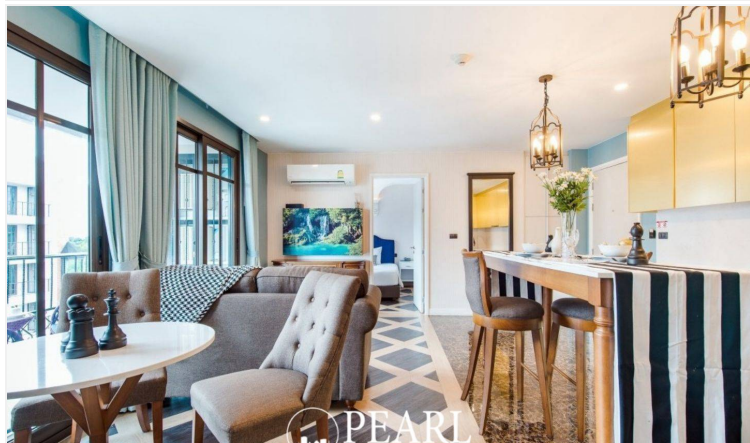

# Property Description

Espana Condo Resort Pattaya is strategically situated at Jomtien Sai 2 Road. Just minutes away from Jomtien Beach, it's surrounded by notable attractions like Dongtan Beach, Pattaya Floating Market, and the Big Buddha Temple, ensuring that entertainment and cultural experiences are always within reach. This is 2 bedrooms and 2 bathrooms situated on the 5th floor, offering 69.81 sqm. of living space, comes with fully furnished, dining area and living area.

# Photo Gallery