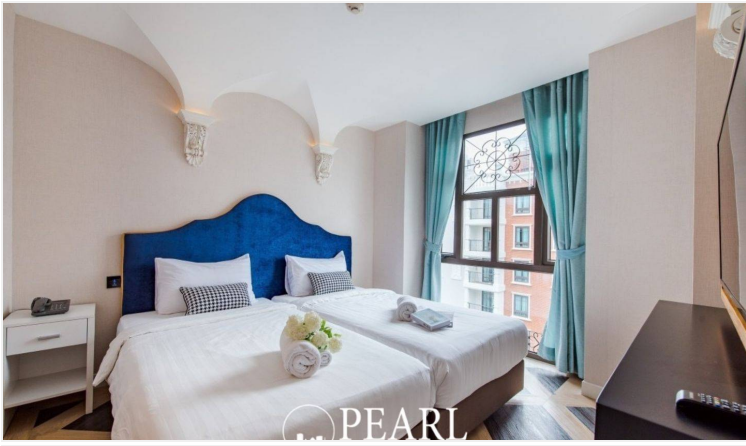

Espana Condo Resort - 2 Bed 2 Bath (5th Floor) With Garden View

Pattaya, Na Jomtien, Thailand

Reference: 7410

฿7,400,000

2 Bedrooms

2 Bathrooms

Condo

Property Description

Espana Condo Resort Pattaya is strategically situated at Jomtien Sai 2 Road. Just minutes away from Jomtien Beach, it's surrounded by notable attractions like Dongtan Beach, Pattaya Floating Market, and the Big Buddha Temple, ensuring that entertainment and cultural experiences are always within reach. This is 2 bedrooms and 2 bathrooms situated on the 5th floor, offering 69.81 sqm. of living space, comes with fully furnished, dining area and living area.

Photo Gallery

Property Details

- **Property Type:** Condo
- **Location:** Pattaya, Na Jomtien, Thailand
- **Internal Area:** 69m²
- **Land Area:** 69m²
- **Price:** ฿7,400,000
- **Bedrooms:** 2
- **Bathrooms:** 2