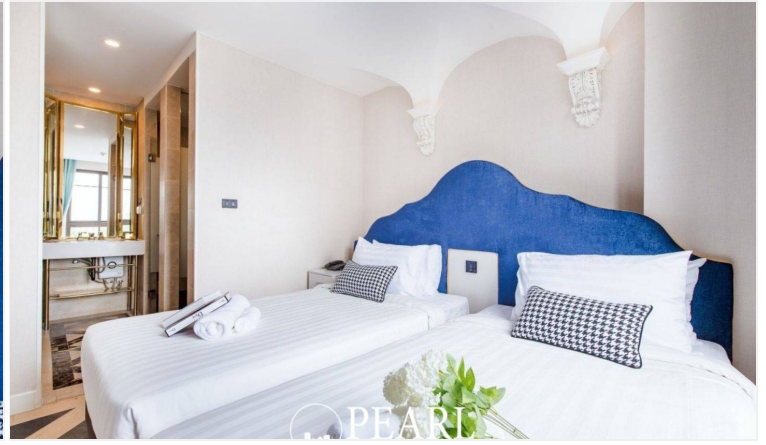

# Espana Condo Resort - 2 Bed 2 Bath (5th Floor) With Garden View

Pattaya, Na Jomtien, Thailand

Reference: 7410

# Property Description

Espana Condo Resort Pattaya is strategically situated at Jomtien Sai 2 Road. Just minutes away from Jomtien Beach, it's surrounded by notable attractions like Dongtan Beach, Pattaya Floating Market, and the Big Buddha Temple, ensuring that entertainment and cultural experiences are always within reach. This is 2 bedrooms and 2 bathrooms situated on the 5th floor, offering 69.81 sqm. of living space, comes with fully furnished, dining area and living area.