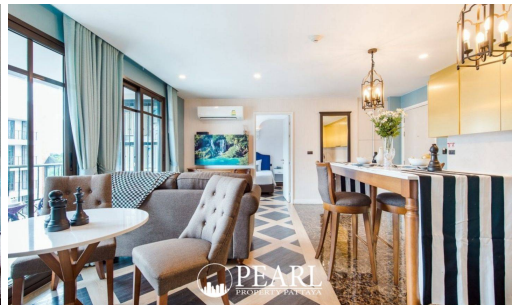

Espana Condo Resort - 2 Bed 2 Bath (5th Floor) With Garden View

Pattaya, Na Jomtien, Thailand

Reference: 7410

฿7,400,000

2 Bedrooms

2 Bathrooms

Condo

Property Description

Espana Condo Resort Pattaya is strategically situated at Jomtien Sai 2 Road. Just minutes away from Jomtien Beach, it's surrounded by notable attractions like Dongtan Beach, Pattaya Floating Market, and the Big Buddha Temple, ensuring that entertainment and cultural experiences are always within reach. This is 2 bedrooms and 2 bathrooms situated on the 5th floor, offering 69.81 sqm. of living space, comes with fully furnished, dining area and living area.

Photo Gallery

Property Details

- **Property Type:** Condo
- **Location:** Pattaya, Na Jomtien, Thailand
- **Internal Area:** 69m²
- **Land Area:** 69m²
- **Price:** ฿7,400,000
- **Bedrooms:** 2
- **Bathrooms:** 2