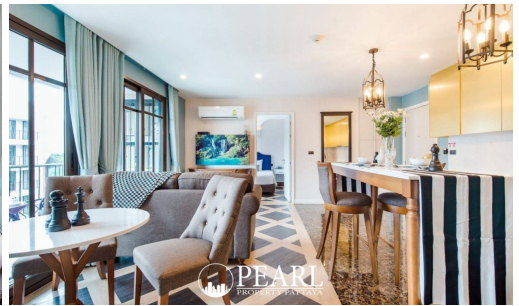

Espana Condo Resort - 2 Bed 2 Bath (5th Floor) With Garden View

Pattaya, Na Jomtien, Thailand

Reference: 7410

฿7,400,000

2 Bedrooms

2 Bathrooms

Condo