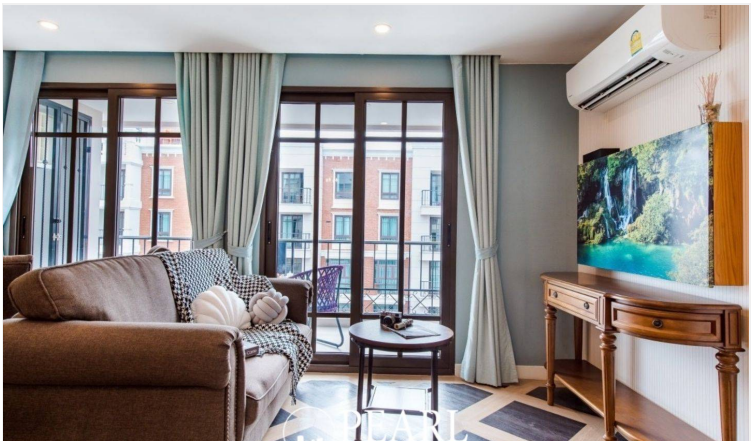

Espana Condo Resort - 2 Bed 2 Bath (5th Floor) With Garden View

Pattaya, Na Jomtien, Thailand

Reference: 7410

฿7,400,000

2 Bedrooms

2 Bathrooms

Condo

Property Description

Espana Condo Resort Pattaya is strategically situated at Jomtien Sai 2 Road. Just minutes away from Jomtien Beach, it's surrounded by notable attractions like Dongtan Beach, Pattaya Floating Market, and the Big Buddha Temple, ensuring that entertainment and cultural experiences are always within reach. This is 2 bedrooms and 2 bathrooms situated on the 5th floor, offering 69.81 sqm. of living space, comes with fully furnished, dining area and living area.

Photo Gallery

Property Details

- **Property Type:** Condo
- **Location:** Pattaya, Na Jomtien, Thailand
- **Internal Area:** 69m²
- **Land Area:** 69m²
- **Price:** ฿7,400,000
- **Bedrooms:** 2
- **Bathrooms:** 2