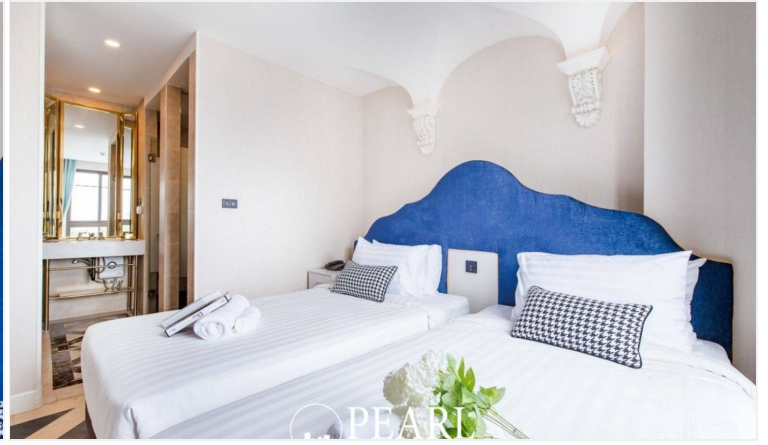

Espana Condo Resort - 2 Bed 2 Bath (5th Floor) With Garden View

Pattaya, Na Jomtien, Thailand

Reference: 7410

฿7,400,000

2 Bedrooms

2 Bathrooms

Condo

Property Description

Espana Condo Resort Pattaya is strategically situated at Jomtien Sai 2 Road. Just minutes away from Jomtien Beach, it's surrounded by notable attractions like Dongtan Beach, Pattaya Floating Market, and the Big Buddha Temple, ensuring that entertainment and cultural experiences are always within reach. This is 2 bedrooms and 2 bathrooms situated on the 5th floor, offering 69.81 sqm. of living space, comes with fully furnished, dining area and living area.

Photo Gallery

Property Details

- **Property Type:** Condo
- **Location:** Pattaya, Na Jomtien, Thailand
- **Internal Area:** 69m²
- **Land Area:** 69m²
- **Price:** ฿7,400,000
- **Bedrooms:** 2
- **Bathrooms:** 2