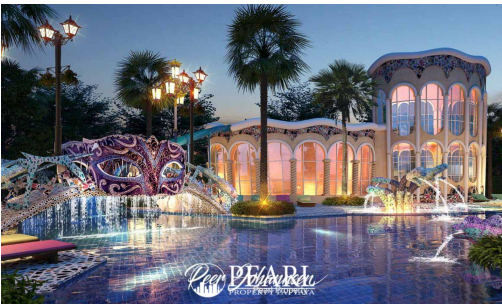

Espana Condo Resort - 1 Bed 1 Bath (7th Floor)

Pattaya, Na Jomtien, Thailand
Reference: 5609

฿3,500,000

1 Bedrooms

1 Bathrooms

Condo

Property Description

Espana Condo Resort Pattaya is strategically situated at Jomtien Sai 2 Road. Just minutes away from Jomtien Beach, it's surrounded by notable attractions like Dongtan Beach, Pattaya Floating Market, and the Big Buddha Temple, ensuring that entertainment and cultural experiences are always within reach. This is 1 bedroom and 1 bathroom situated on the 7th floor, building D, offering 35 sqm. of living space, comes with fully furnished, dining area and living area. This unit is for sale in Thai name.

Photo Gallery

Property Details

- **Property Type:** Condo
- **Location:** Pattaya, Na Jomtien, Thailand
- **Internal Area:** 35m²
- **Land Area:** 35m²
- **Price:** ฿3,500,000
- **Bedrooms:** 1
- **Bathrooms:** 1