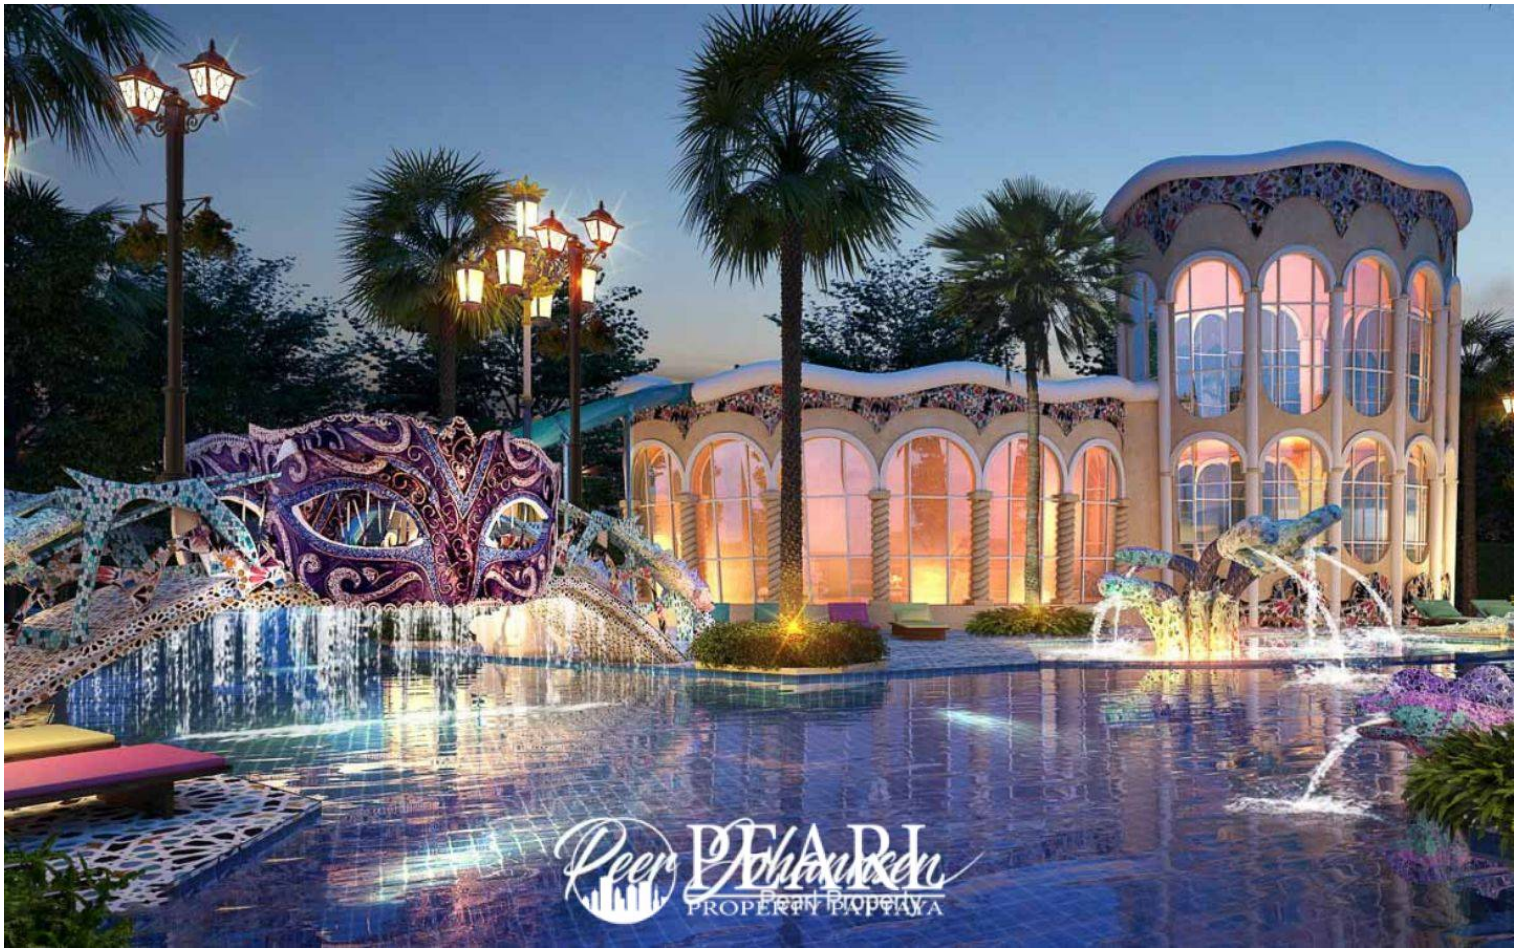

Espana Condo Resort - 1 Bed 1 Bath (7th Floor)

Pattaya, Na Jomtien, Thailand

Reference: 5609

฿3,500,000

1 Bedrooms

1 Bathrooms

Condo

Property Description

Espana Condo Resort Pattaya is strategically situated at Jomtien Sai 2 Road. Just minutes away from Jomtien Beach, it's surrounded by notable attractions like Dongtan Beach, Pattaya Floating Market, and the Big Buddha Temple, ensuring that entertainment and cultural experiences are always within reach. This is 1 bedroom and 1 bathroom situated on the 7th floor, building D, offering 35 sqm. of living space, comes with fully furnished, dining area and living area. This unit is for sale in Thai name.