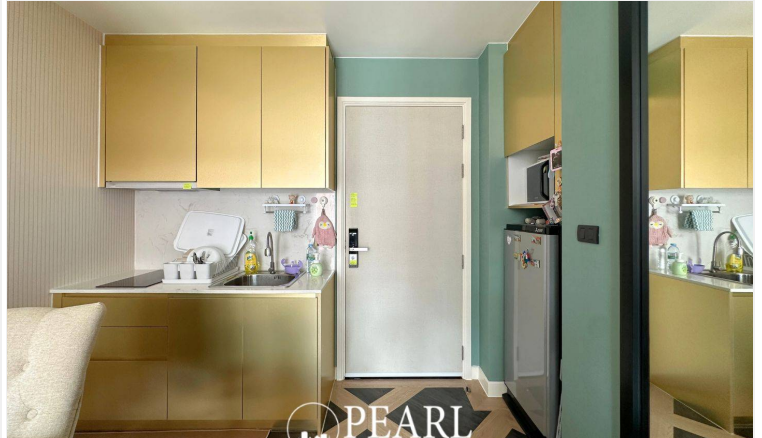

# Property Description

Espana Condo Resort Pattaya is strategically situated at Jomtien Sai 2 Road. Just minutes away from Jomtien Beach, it's surrounded by notable attractions like Dongtan Beach, Pattaya Floating Market, and the Big Buddha Temple, ensuring that entertainment and cultural experiences are always within reach. This is 1 bedroom and 1 bathroom situated on the 7th floor, building D, offering 35 sqm. of living space, comes with fully furnished, dining area and living area. This unit is for sale in Thai name.

# Photo Gallery