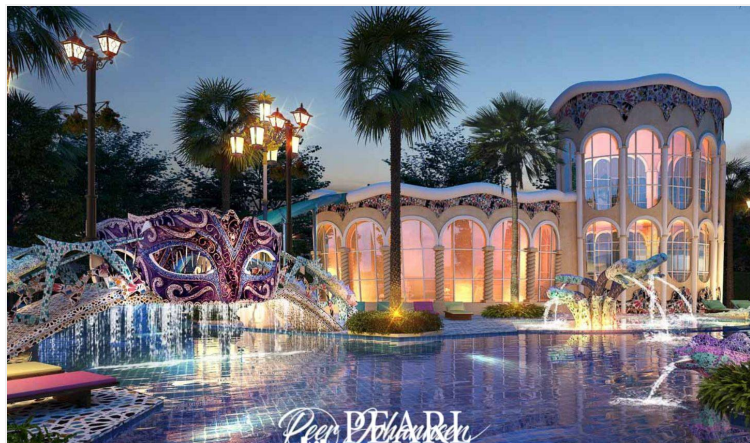

Espana Condo Resort - 1 Bed 1 Bath (7th Floor)

Pattaya, Na Jomtien, Thailand
Reference: 5609

฿3,500,000

1 Bedrooms

1 Bathrooms

Condo

Property Description

Espana Condo Resort Pattaya is strategically situated at Jomtien Sai 2 Road. Just minutes away from Jomtien Beach, it's surrounded by notable attractions like Dongtan Beach, Pattaya Floating Market, and the Big Buddha Temple, ensuring that entertainment and cultural experiences are always within reach. This is 1 bedroom and 1 bathroom situated on the 7th floor, building D, offering 35 sqm. of living space, comes with fully furnished, dining area and living area. This unit is for sale in Thai name.

Photo Gallery

Property Details

- **Property Type:** Condo
- **Location:** Pattaya, Na Jomtien, Thailand
- **Internal Area:** 35m²
- **Land Area:** 35m²
- **Price:** ฿3,500,000
- **Bedrooms:** 1
- **Bathrooms:** 1