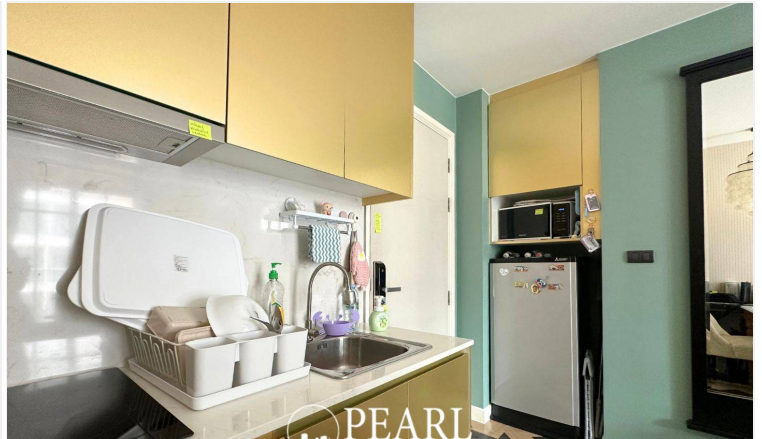

# Property Description

Espana Condo Resort Pattaya is strategically situated at Jomtien Sai 2 Road. Just minutes away from Jomtien Beach, it's surrounded by notable attractions like Dongtan Beach, Pattaya Floating Market, and the Big Buddha Temple, ensuring that entertainment and cultural experiences are always within reach. This is 1 bedroom and 1 bathroom situated on the 7th floor, building D, offering 35 sqm. of living space, comes with fully furnished, dining area and living area. This unit is for sale in Thai name.

# Photo Gallery