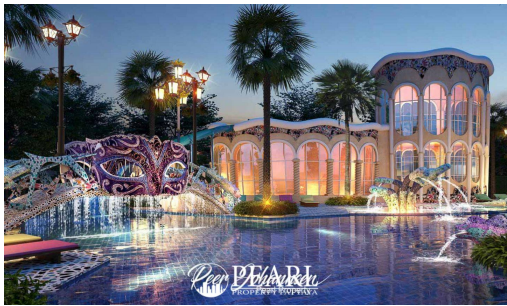

Espana Condo Resort - 1 Bed 1 Bath (7th Floor)

Pattaya, Na Jomtien, Thailand

Reference: 5609

฿3,500,000

1 Bedrooms

1 Bathrooms

Condo

Property Description

Espana Condo Resort Pattaya is strategically situated at Jomtien Sai 2 Road. Just minutes away from Jomtien Beach, it's surrounded by notable attractions like Dongtan Beach, Pattaya Floating Market, and the Big Buddha Temple, ensuring that entertainment and cultural experiences are always within reach. This is 1 bedroom and 1 bathroom situated on the 7th floor, building D, offering 35 sqm. of living space, comes with fully furnished, dining area and living area. This unit is for sale in Thai name.

Photo Gallery

Property Details

- **Property Type:** Condo
- **Location:** Pattaya, Na Jomtien, Thailand
- **Internal Area:** 35m²
- **Price:** ฿3,500,000
- **Bedrooms:** 1
- **Bathrooms:** 1

Location