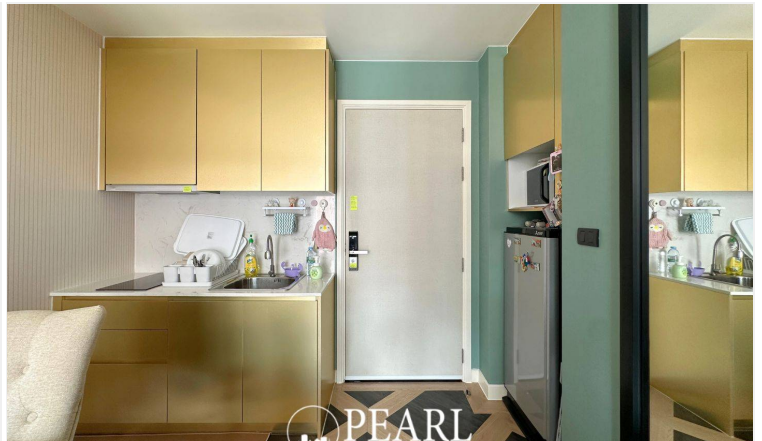

Espana Condo Resort - 1 Bed 1 Bath (7th Floor)

Pattaya, Na Jomtien, Thailand

Reference: 5609

฿3,500,000

1 Bedrooms

1 Bathrooms

Condo

Property Description

Espana Condo Resort Pattaya is strategically situated at Jomtien Sai 2 Road. Just minutes away from Jomtien Beach, it's surrounded by notable attractions like Dongtan Beach, Pattaya Floating Market, and the Big Buddha Temple, ensuring that entertainment and cultural experiences are always within reach. This is 1 bedroom and 1 bathroom situated on the 7th floor, building D, offering 35 sqm. of living space, comes with fully furnished, dining area and living area. This unit is for sale in Thai name.

Photo Gallery

Property Details

- **Property Type:** Condo
- **Location:** Pattaya, Na Jomtien, Thailand
- **Internal Area:** 35m²
- **Price:** ฿3,500,000
- **Bedrooms:** 1
- **Bathrooms:** 1

Location