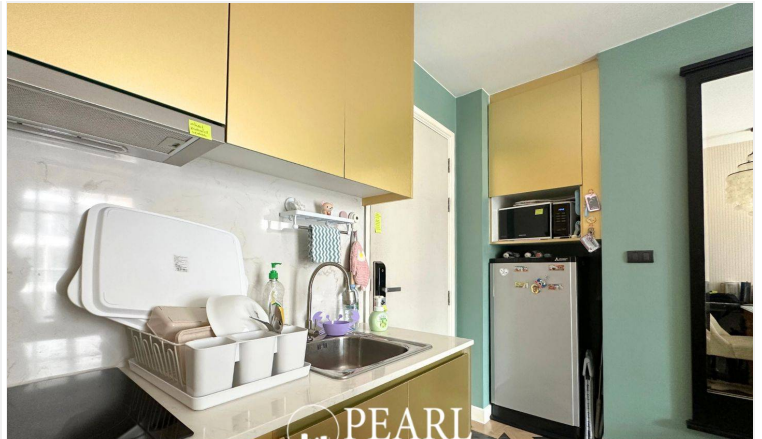

Espana Condo Resort - 1 Bed 1 Bath (7th Floor)

Pattaya, Na Jomtien, Thailand

Reference: 5609

฿3,500,000

1 Bedrooms

1 Bathrooms

Condo

Property Description

Espana Condo Resort Pattaya is strategically situated at Jomtien Sai 2 Road. Just minutes away from Jomtien Beach, it's surrounded by notable attractions like Dongtan Beach, Pattaya Floating Market, and the Big Buddha Temple, ensuring that entertainment and cultural experiences are always within reach. This is 1 bedroom and 1 bathroom situated on the 7th floor, building D, offering 35 sqm. of living space, comes with fully furnished, dining area and living area. This unit is for sale in Thai name.

Photo Gallery

Property Details

- **Property Type:** Condo
- **Location:** Pattaya, Na Jomtien, Thailand
- **Internal Area:** 35m²
- **Price:** ฿3,500,000
- **Bedrooms:** 1
- **Bathrooms:** 1

Location