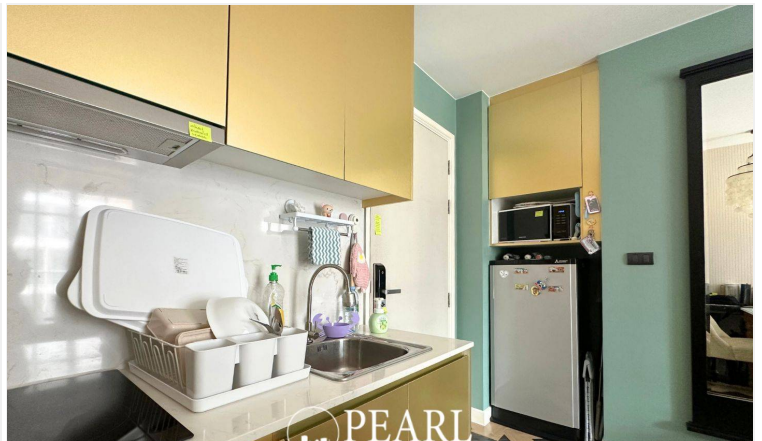

Espana Condo Resort - 1 Bed 1 Bath (7th Floor)

Pattaya, Na Jomtien, Thailand

Reference: 5609

฿3,500,000

1 Bedrooms

1 Bathrooms

Condo

Property Description

Espana Condo Resort Pattaya is strategically situated at Jomtien Sai 2 Road. Just minutes away from Jomtien Beach, it's surrounded by notable attractions like Dongtan Beach, Pattaya Floating Market, and the Big Buddha Temple, ensuring that entertainment and cultural experiences are always within reach. This is 1 bedroom and 1 bathroom situated on the 7th floor, building D, offering 35 sqm. of living space, comes with fully furnished, dining area and living area. This unit is for sale in Thai name.

Photo Gallery

Property Details

- **Property Type:** Condo
- **Location:** Pattaya, Na Jomtien, Thailand
- **Internal Area:** 35m²
- **Price:** ฿3,500,000
- **Bedrooms:** 1
- **Bathrooms:** 1

Location