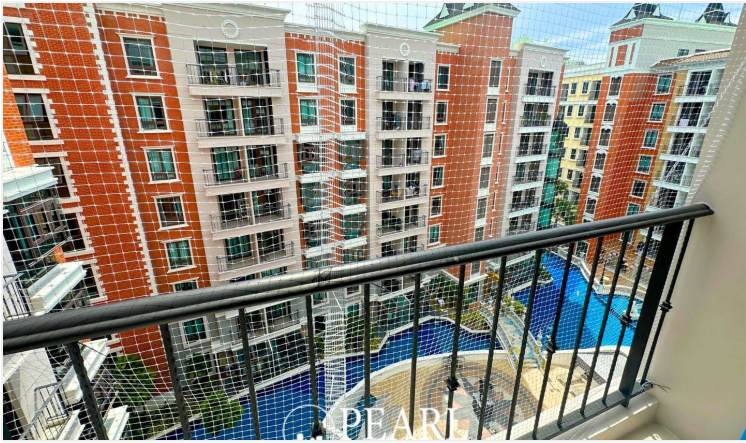

# Espana Condo Resort - 1 Bed 1 Bath (7th Floor)

Pattaya, Na Jomtien, Thailand  
Reference: 5609

# Property Description

Espana Condo Resort Pattaya is strategically situated at Jomtien Sai 2 Road. Just minutes away from Jomtien Beach, it's surrounded by notable attractions like Dongtan Beach, Pattaya Floating Market, and the Big Buddha Temple, ensuring that entertainment and cultural experiences are always within reach. This is 1 bedroom and 1 bathroom situated on the 7th floor, building D, offering 35 sqm. of living space, comes with fully furnished, dining area and living area. This unit is for sale in Thai name.

# Photo Gallery