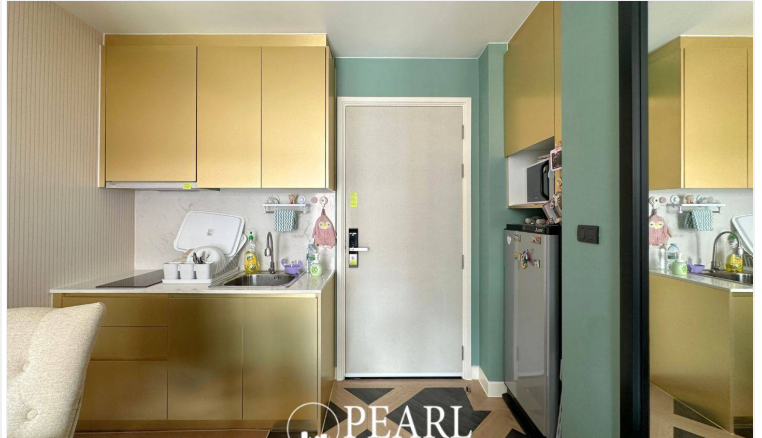

Espana Condo Resort - 1 Bed 1 Bath (7th Floor)

Pattaya, Na Jomtien, Thailand

Reference: 5609

฿3,500,000

1 Bedrooms

1 Bathrooms

Condo

Property Description

Espana Condo Resort Pattaya is strategically situated at Jomtien Sai 2 Road. Just minutes away from Jomtien Beach, it's surrounded by notable attractions like Dongtan Beach, Pattaya Floating Market, and the Big Buddha Temple, ensuring that entertainment and cultural experiences are always within reach. This is 1 bedroom and 1 bathroom situated on the 7th floor, building D, offering 35 sqm. of living space, comes with fully furnished, dining area and living area. This unit is for sale in Thai name.

Photo Gallery

Property Details

- **Property Type:** Condo
- **Location:** Pattaya, Na Jomtien, Thailand
- **Internal Area:** 35m²
- **Price:** ฿3,500,000
- **Bedrooms:** 1
- **Bathrooms:** 1

Location