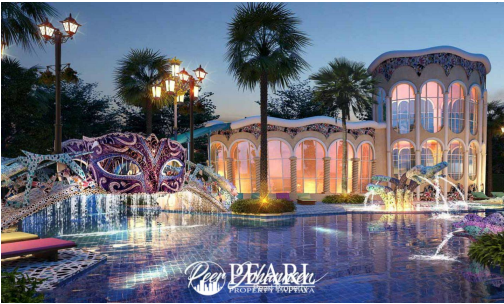

Espana Condo Resort - 1 Bed 1 Bath (7th Floor)

Pattaya, Na Jomtien, Thailand
Reference: 5609

฿3,500,000

1 Bedrooms