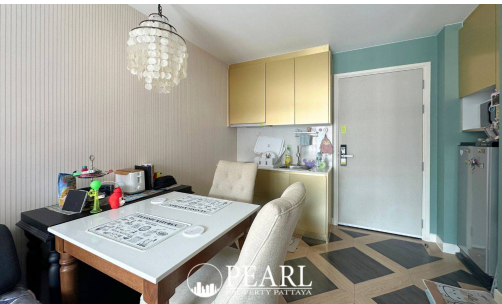

Espana Condo Resort - 1 Bed 1 Bath (7th Floor)

Pattaya, Na Jomtien, Thailand
Reference: 5609

฿3,500,000

1 Bedrooms

1 Bathrooms

Condo

Property Description

Espana Condo Resort Pattaya is strategically situated at Jomtien Sai 2 Road. Just minutes away from Jomtien Beach, it's surrounded by notable attractions like Dongtan Beach, Pattaya Floating Market, and the Big Buddha Temple, ensuring that entertainment and cultural experiences are always within reach. This is 1 bedroom and 1 bathroom situated on the 7th floor, building D, offering 35 sqm. of living space, comes with fully furnished, dining area and living area. This unit is for sale in Thai name.

Photo Gallery

Property Details

- **Property Type:** Condo
- **Location:** Pattaya, Na Jomtien, Thailand
- **Internal Area:** 35m²
- **Land Area:** 35m²
- **Price:** ฿3,500,000
- **Bedrooms:** 1
- **Bathrooms:** 1