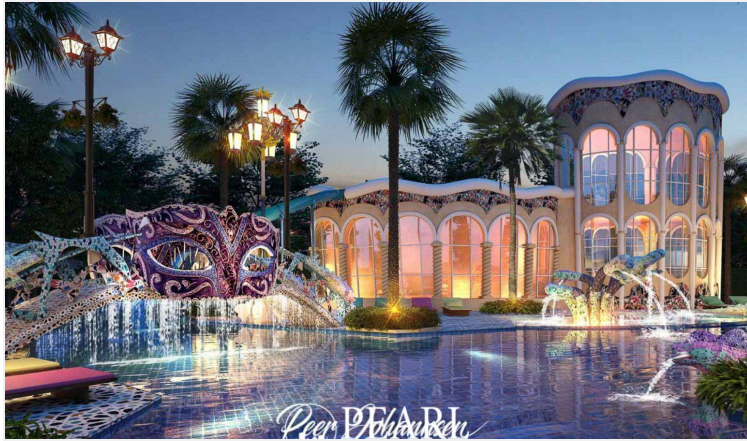

Property Description

Espana Condo Resort Pattaya is strategically situated at Jomtien Sai 2 Road. Just minutes away from Jomtien Beach, it's surrounded by notable attractions like Dongtan Beach, Pattaya Floating Market, and the Big Buddha Temple, ensuring that entertainment and cultural experiences are always within reach. This is 1 bedroom and 1 bathroom situated on the 7th floor, building D, offering 35 sqm. of living space, comes with fully furnished, dining area and living area. This unit is for sale in Thai name.

Photo Gallery