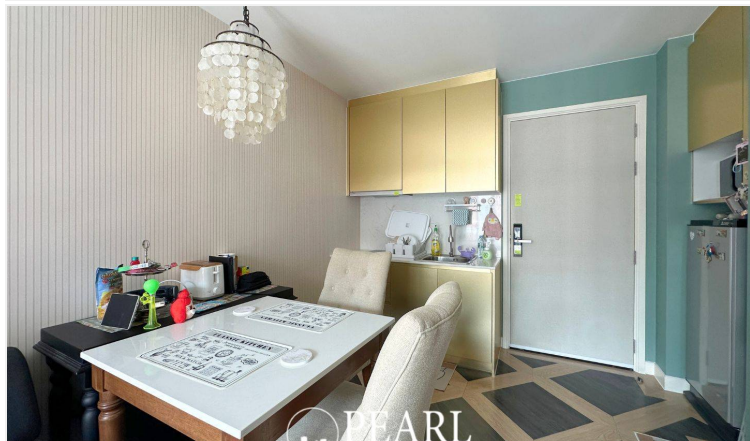

Espana Condo Resort - 1 Bed 1 Bath (7th Floor)

Pattaya, Na Jomtien, Thailand
Reference: 5609

฿3,500,000

1 Bedrooms

1 Bathrooms

Condo

Property Description

Espana Condo Resort Pattaya is strategically situated at Jomtien Sai 2 Road. Just minutes away from Jomtien Beach, it's surrounded by notable attractions like Dongtan Beach, Pattaya Floating Market, and the Big Buddha Temple, ensuring that entertainment and cultural experiences are always within reach. This is 1 bedroom and 1 bathroom situated on the 7th floor, building D, offering 35 sqm. of living space, comes with fully furnished, dining area and living area. This unit is for sale in Thai name.

Photo Gallery

Property Details

- **Property Type:** Condo
- **Location:** Pattaya, Na Jomtien, Thailand
- **Internal Area:** 35m²
- **Land Area:** 35m²
- **Price:** ฿3,500,000
- **Bedrooms:** 1
- **Bathrooms:** 1