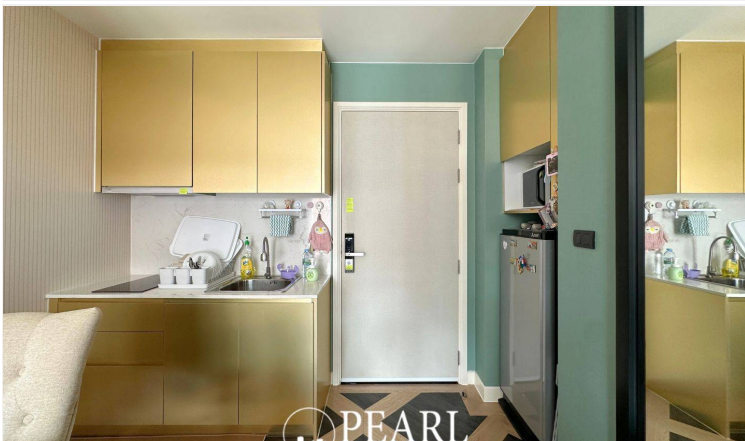

Espana Condo Resort - 1 Bed 1 Bath (7th Floor)

Pattaya, Na Jomtien, Thailand
Reference: 5609

฿3,500,000

1 Bedrooms

1 Bathrooms

Condo

Property Description

Espana Condo Resort Pattaya is strategically situated at Jomtien Sai 2 Road. Just minutes away from Jomtien Beach, it's surrounded by notable attractions like Dongtan Beach, Pattaya Floating Market, and the Big Buddha Temple, ensuring that entertainment and cultural experiences are always within reach. This is 1 bedroom and 1 bathroom situated on the 7th floor, building D, offering 35 sqm. of living space, comes with fully furnished, dining area and living area. This unit is for sale in Thai name.

Photo Gallery

Property Details

- **Property Type:** Condo
- **Location:** Pattaya, Na Jomtien, Thailand
- **Internal Area:** 35m²
- **Land Area:** 35m²
- **Price:** ฿3,500,000
- **Bedrooms:** 1
- **Bathrooms:** 1