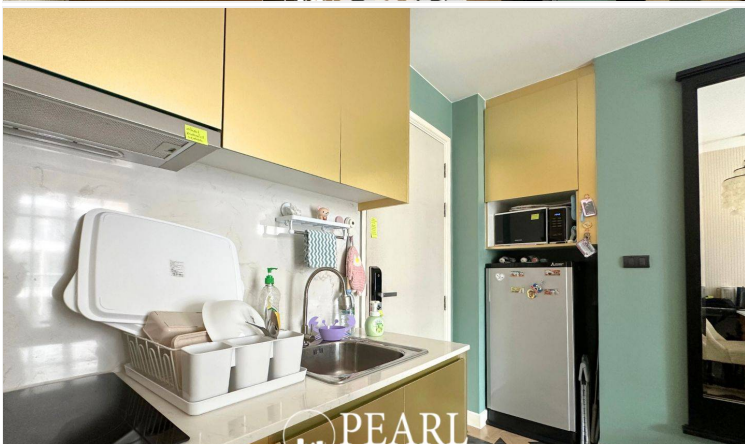

Espana Condo Resort - 1 Bed 1 Bath (7th Floor)

Pattaya, Na Jomtien, Thailand
Reference: 5609

฿3,500,000

1 Bedrooms

1 Bathrooms

Condo

Property Description

Espana Condo Resort Pattaya is strategically situated at Jomtien Sai 2 Road. Just minutes away from Jomtien Beach, it's surrounded by notable attractions like Dongtan Beach, Pattaya Floating Market, and the Big Buddha Temple, ensuring that entertainment and cultural experiences are always within reach. This is 1 bedroom and 1 bathroom situated on the 7th floor, building D, offering 35 sqm. of living space, comes with fully furnished, dining area and living area. This unit is for sale in Thai name.

Photo Gallery

Property Details

- **Property Type:** Condo
- **Location:** Pattaya, Na Jomtien, Thailand
- **Internal Area:** 35m²
- **Land Area:** 35m²
- **Price:** ฿3,500,000
- **Bedrooms:** 1
- **Bathrooms:** 1