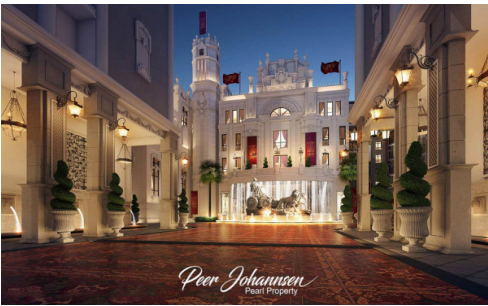

2 Bathrooms