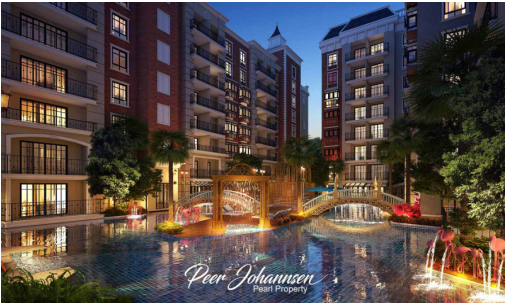

Espana - 2 Bed 2 Bath

Pattaya, Na Jomtien, Thailand

Reference: 5472

฿4,500,000

Peer Johanssen
Pearl Property

2 Bedrooms

2 Bathrooms

Condo

Property Description

Espana Condo Resort Pattaya is a perfect combination of contemporary design and classic style is the sophisticated signature of the ESPAÑA, an exquisitely detailed condominium with amenities to fulfill all your emotions. The condominium comprises of 7 buildings, having 8 floors, 1098 units. It is located in Jomtien which is close to Jomtien Beach and Pattaya Floating Market. Amenities include clubhouse plaza, swimming pools, family club zone, garden, jacuzzi, gym, sauna, and others.

Photo Gallery

Property Details

- **Property Type:** Condo
- **Location:** Pattaya, Na Jomtien, Thailand
- **Internal Area:** 70.19m²
- **Land Area:** 53000m²
- **Price:** ฿4,500,000
- **Bedrooms:** 2
- **Bathrooms:** 2