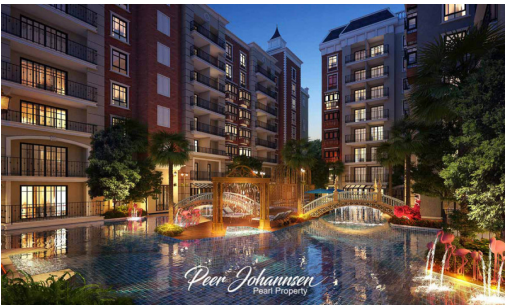

Espana - 2 Bed 2 Bath

Pattaya, Jomtien, Thailand

Reference: 5472

฿4,500,000

2 Bedrooms