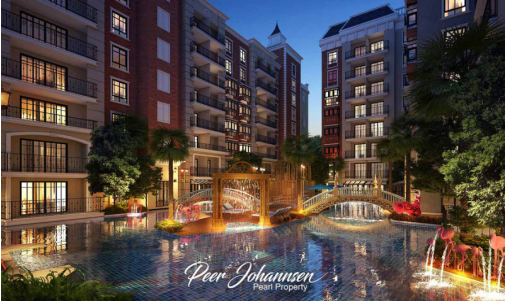

Espana - 1 Bed 1 Bath

Pattaya, Jomtien, Thailand

Reference: 5470

฿2,740,000

1 Bedrooms

1 Bathrooms

Condo

Property Description

Espana Condo Resort Pattaya is a perfect combination of contemporary design and classic style is the sophisticated signature of the ESPAÑA, an exquisitely detailed condominium with amenities to fulfill all your emotions. The condominium comprises of 7 buildings, having 8 floors, 1098 units. It is located in Jomtien which is close to Jomtien Beach and Pattaya Floating Market. Amenities include clubhouse plaza, swimming pools, family club zone, garden, jacuzzi, gym, sauna, and others.

Photo Gallery

Property Details

- **Property Type:** Condo
- **Location:** Pattaya, Jomtien, Thailand
- **Internal Area:** 34.19m²
- **Land Area:** 53000m²
- **Price:** **฿2,740,000**
- **Bedrooms:** 1
- **Bathrooms:** 1