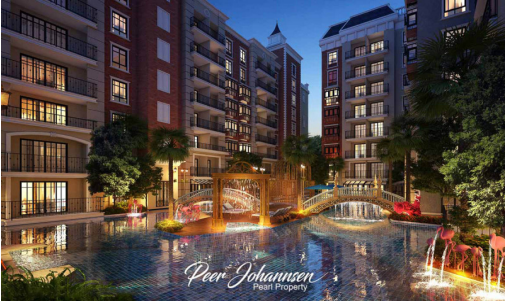

Espana - 1 Bed 1 Bath

Pattaya, Jomtien, Thailand

Reference: 5470

฿2,740,000

1 Bedrooms

1 Bathrooms

Condo

Property Description

Espana Condo Resort Pattaya is a perfect combination of contemporary design and classic style is the sophisticated signature of the ESPAÑA, an exquisitely detailed condominium with amenities to fulfill all your emotions. The condominium comprises of 7 buildings, having 8 floors, 1098 units. It is located in Jomtien which is close to Jomtien Beach and Pattaya Floating Market. Amenities include clubhouse plaza, swimming pools, family club zone, garden, jacuzzi, gym, sauna, and others.

Photo Gallery

Property Details

- **Property Type:** Condo
- **Location:** Pattaya, Jomtien, Thailand
- **Internal Area:** 34.19m²
- **Land Area:** 53000m²
- **Price:** ฿2,740,000
- **Bedrooms:** 1
- **Bathrooms:** 1