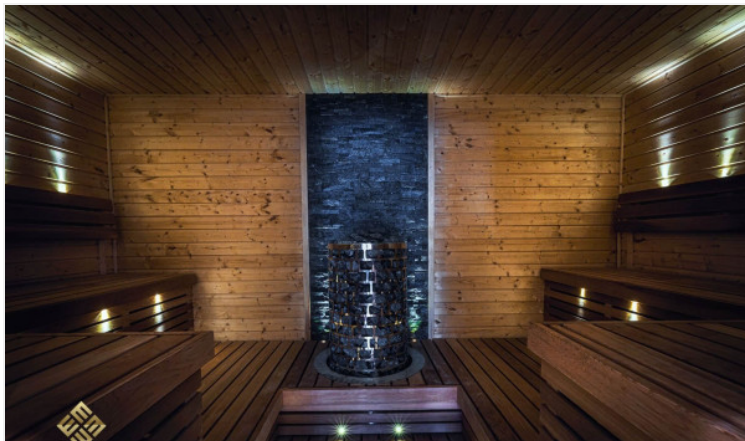

Property Description

Elysium Residence is a combination of serviced apartments and premium hotels that represents the luxury lifestyle both of quality living and investment opportunity. It comprises 18 stories with a collection of 75 units. Elysium offers all residents a truly unique lifestyle with an unmatched sea view location with high-tech facilities. The project is on Pratamnak Hill, a quiet, peaceful, and private environment. The residence is ideally located right between the City Center of Pattaya and Jomtien Beach, allowing you to reach a full range of activities and fully enjoy the Pattaya lifestyle. To propose the ultra-luxury lifestyle, the project provides full-function facilities including a sky fitness, swimming pool, private balcony jacuzzi, smart home technology, panoramic ocean views, sauna, residence lounge, gaming room, and high-tech balcony jacuzzi spa on the top floor.

Photo Gallery