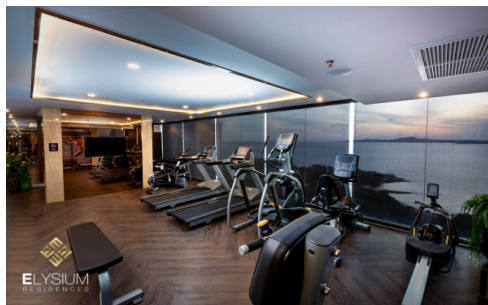

Elysium Residences - Signature Penthouse with Private Jacuzzi

Pattaya, Pratamnak, Thailand

Reference: 7588

฿15,829,000

2 Bedrooms

2 Bathrooms

Condo