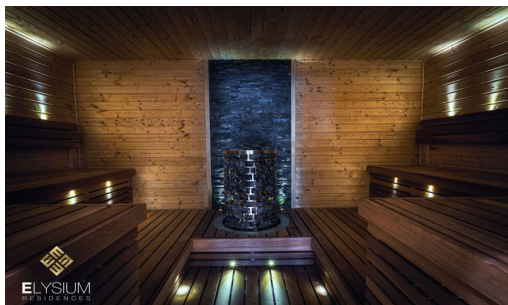

Elysium Residences - Signature Penthouse with Private Jacuzzi

Pattaya, Pratamnak, Thailand

Reference: 7588

฿15,829,000

2 Bedrooms

2 Bathrooms

Condo