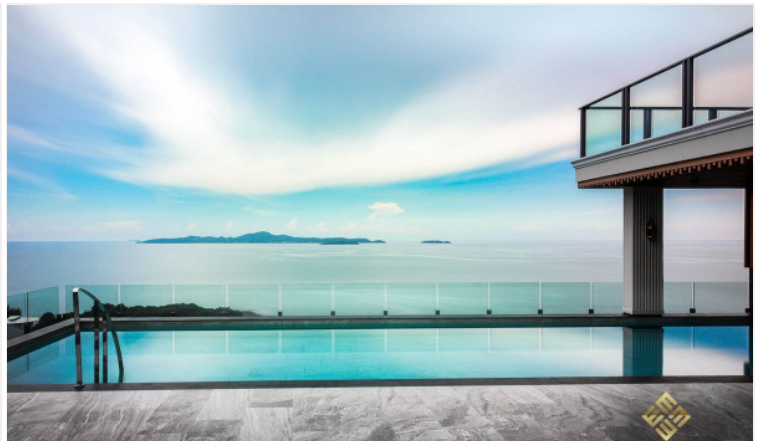

Property Description

Elysium Residence is a combination of serviced apartments and premium hotels that represents the luxury lifestyle both of quality living and investment opportunity. It comprises 18 stories with a collection of 75 units. Elysium offers all residents a truly unique lifestyle with an unmatched sea view location with high-tech facilities. The project is on Pratamnak Hill, a quiet, peaceful, and private environment. The residence is ideally located right between the City Center of Pattaya and Jomtien Beach, allowing you to reach a full range of activities and fully enjoy the Pattaya lifestyle. To propose the ultra-luxury lifestyle, the project provides full-function facilities including a sky fitness, swimming pool, private balcony jacuzzi, smart home technology, panoramic ocean views, sauna, residence lounge, gaming room, and high-tech balcony jacuzzi spa on the top floor.

Photo Gallery