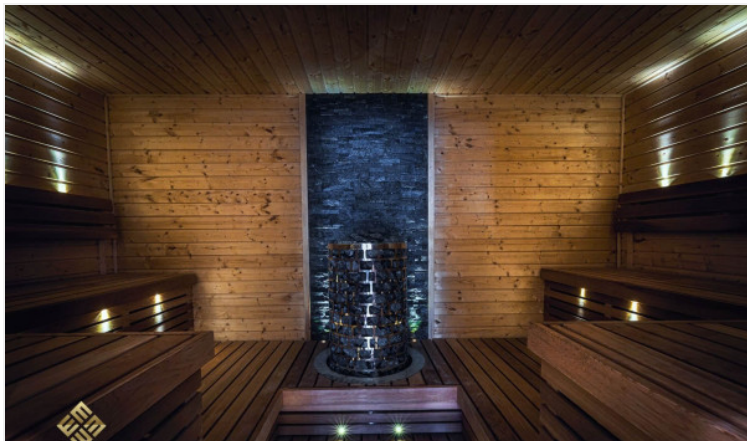

Property Description

Elysium Residence is a combination of serviced apartments and premium hotels that represents the luxury lifestyle both of quality living and investment opportunity. It comprises 18 stories with a collection of 75 units. Elysium offers all residents a truly unique lifestyle with an unmatched sea view location with high-tech facilities. The project is on Pratamnak Hill, a quiet, peaceful, and private environment. The residence is ideally located right between the City Center of Pattaya and Jomtien Beach, allowing you to reach a full range of activities and fully enjoy the Pattaya lifestyle. To propose the ultra-luxury lifestyle, the project provides full-function facilities including a sky fitness, swimming pool, private balcony jacuzzi, smart home technology, panoramic ocean views, sauna, residence lounge, gaming room, and high-tech balcony jacuzzi spa on the top floor.

Photo Gallery