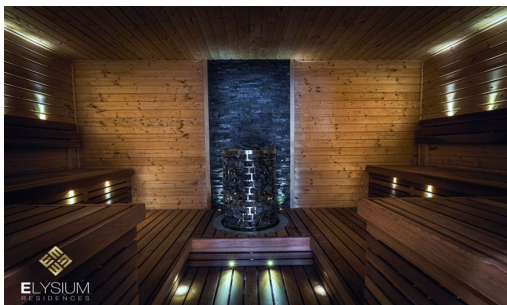

Elysium Residences - 1 Bed 1 Bath Ocean View

Pattaya, Pratamnak, Thailand

Reference: 7555

฿5,450,000

1 Bedrooms