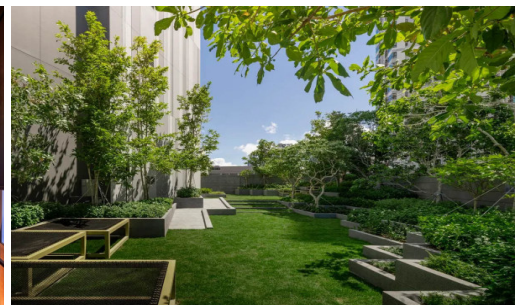

EDGE Central Pattaya - 2 Bed 1 Bath

Pattaya, Central Pattaya, Thailand

Reference: 7039

฿8,000,000

2 Bedrooms

1 Bathrooms

Condo