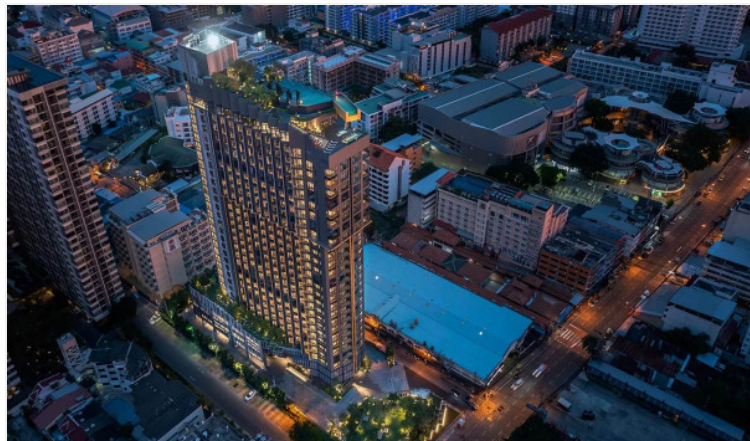

EDGE Central Pattaya - 2 Bed 1 Bath

Pattaya, Central Pattaya, Thailand

Reference: 7039

฿8,000,000

2 Bedrooms

1 Bathrooms

Condo

Property Description

Edge Central Pattaya represents the concept as 'Life is less ordinary at Edge Central Pattaya', aims to propose a luxurious and functional living among the sleepless city where is the destination of day and night activities meets in addition to the beach life. It is designed on a location to enjoy the beach and ocean views with full facilities including a Champagne Gold Infinity Pool with terrace to enjoy the sunset, hill garden, sky lounge, social room, steam and sauna room, and fitness center. The project is situated on Pattaya 2nd Road which is just 100 meters to Pattaya Avenue and 300 meters from Central Festival Pattaya Beach.

Photo Gallery

Property Details

- **Property Type:** Condo
- **Location:** Pattaya, Central Pattaya, Thailand
- **Internal Area:** 50.47m²
- **Land Area:** 3200m²
- **Price:** **฿8,000,000**
- **Bedrooms:** 2
- **Bathrooms:** 1