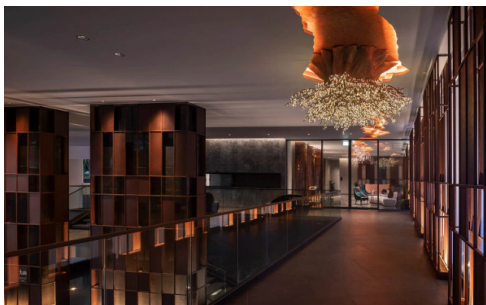

EDGE Central Pattaya - 2 Bed 1 Bath

Pattaya, Central Pattaya, Thailand

Reference: 7039

฿8,000,000

2 Bedrooms

1 Bathrooms

Condo

Property Description

Edge Central Pattaya represents the concept as 'Life is less ordinary at Edge Central Pattaya', aims to propose a luxurious and functional living among the sleepless city where is the destination of day and night activities meets in addition to the beach life. It is designed on a location to enjoy the beach and ocean views with full facilities including a Champagne Gold Infinity Pool with terrace to enjoy the sunset, hill garden, sky lounge, social room, steam and sauna room, and fitness center. The project is situated on Pattaya 2nd Road which is just 100 meters to Pattaya Avenue and 300 meters from Central Festival Pattaya Beach.