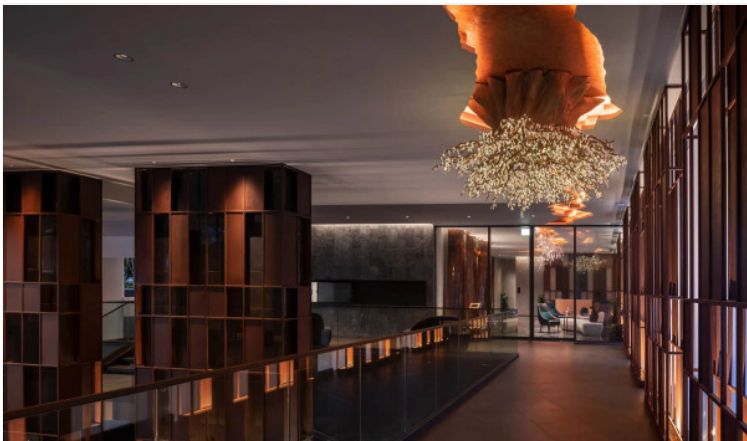

Property Description

Edge Central Pattaya represents the concept as 'Life is less ordinary at Edge Central Pattaya', aims to propose a luxurious and functional living among the sleepless city where is the destination of day and night activities meets in addition to the beach life. It is designed on a location to enjoy the beach and ocean views with full facilities including a Champagne Gold Infinity Pool with terrace to enjoy the sunset, hill garden, sky lounge, social room, steam and sauna room, and fitness center. The project is situated on Pattaya 2nd Road which is just 100 meters to Pattaya Avenue and 300 meters from Central Festival Pattaya Beach.

Photo Gallery