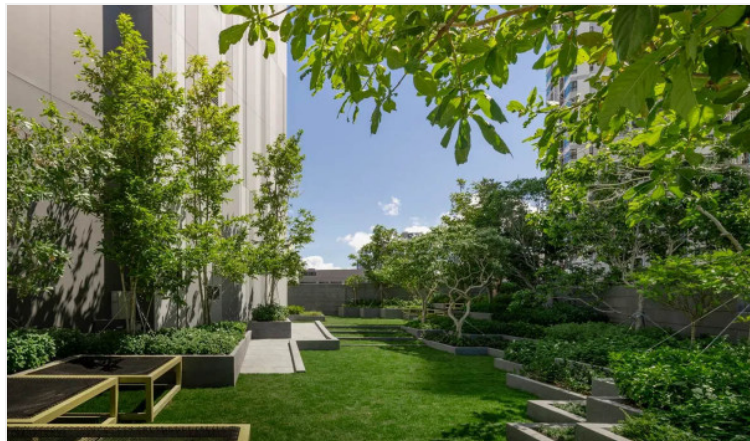

Property Description

Edge Central Pattaya represents the concept as 'Life is less ordinary at Edge Central Pattaya', aims to propose a luxurious and functional living among the sleepless city where is the destination of day and night activities meets in addition to the beach life. It is designed on a location to enjoy the beach and ocean views with full facilities including a Champagne Gold Infinity Pool with terrace to enjoy the sunset, hill garden, sky lounge, social room, steam and sauna room, and fitness center. The project is situated on Pattaya 2nd Road which is just 100 meters to Pattaya Avenue and 300 meters from Central Festival Pattaya Beach.

Photo Gallery