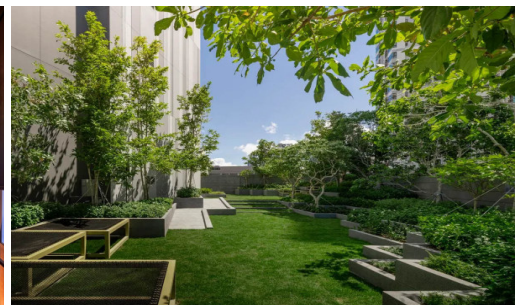

EDGE Central Pattaya - 2 Bed 1 Bath

Pattaya, Central Pattaya, Thailand

Reference: 7039

฿8,000,000

2 Bedrooms

1 Bathrooms

Condo