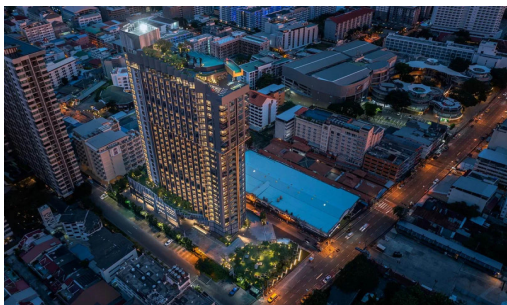

EDGE Central Pattaya - 2 Bed 1 Bath

Pattaya, Central Pattaya, Thailand

Reference: 7039

฿8,000,000

2 Bedrooms

1 Bathrooms

Condo

Property Description

Edge Central Pattaya represents the concept as 'Life is less ordinary at Edge Central Pattaya', aims to propose a luxurious and functional living among the sleepless city where is the destination of day and night activities meets in addition to the beach life. It is designed on a location to enjoy the beach and ocean views with full facilities including a Champagne Gold Infinity Pool with terrace to enjoy the sunset, hill garden, sky lounge, social room, steam and sauna room, and fitness center. The project is situated on Pattaya 2nd Road which is just 100 meters to Pattaya Avenue and 300 meters from Central Festival Pattaya Beach.

Photo Gallery

Property Details

- **Property Type:** Condo
- **Location:** Pattaya, Central Pattaya, Thailand
- **Internal Area:** 50.47m²
- **Land Area:** 3200m²
- **Price:** **฿8,000,000**
- **Bedrooms:** 2
- **Bathrooms:** 1