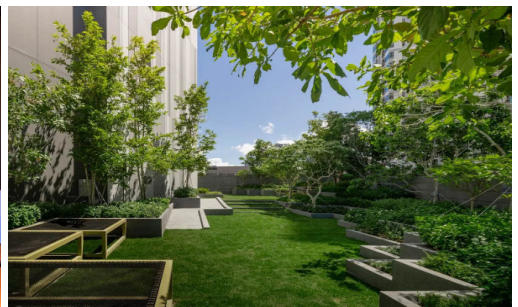

EDGE Central Pattaya - 1 Bed 1 Bath

Type 1Bm-1

Pattaya, Central Pattaya, Thailand

Reference: 13095

฿4,790,000

Condo