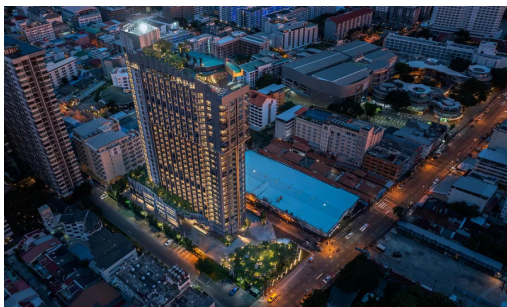

EDGE Central Pattaya - 1 Bed 1 Bath

Type 1Bm-1

Pattaya, Central Pattaya, Thailand

Reference: 13095

฿4,790,000

1 Bedrooms

1 Bathrooms

Condo

Property Description

Edge Central Pattaya represents the concept as 'Life is less ordinary at Edge Central Pattaya', aims to propose a luxurious and functional living in the sleepless city where is the destination of day and night activities meets in addition to the beach life. It is designed on a location to enjoy the beach and ocean views with full facilities including a Champagne Gold Infinity Pool with a terrace to enjoy the sunset, hill garden, sky lounge, social room, steam and sauna room, and fitness center. The project is situated on Pattaya 2nd Road which is just 100 meters to Pattaya Avenue and 300 meters from Central Festival Pattaya Beach.

Photo Gallery

Property Details

- **Property Type:** Condo
- **Location:** Pattaya, Central Pattaya, Thailand
- **Internal Area:** 30.48m²
- **Land Area:** 3200m²
- **Price:** ฿4,790,000
- **Bedrooms:** 1
- **Bathrooms:** 1