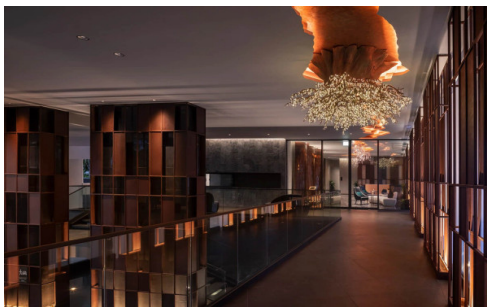

EDGE Central Pattaya - 1 Bed 1 Bath

Type 1Bm-1

Pattaya, Central Pattaya, Thailand

Reference: 13095

฿4,790,000

1 Bedrooms

1 Bathrooms

Condo

Property Description

Edge Central Pattaya represents the concept as 'Life is less ordinary at Edge Central Pattaya', aims to propose a luxurious and functional living in the sleepless city where is the destination of day and night activities meets in addition to the beach life. It is designed on a location to enjoy the beach and ocean views with full facilities including a Champagne Gold Infinity Pool with a terrace to enjoy the sunset, hill garden, sky lounge, social room, steam and sauna room, and fitness center. The project is situated on Pattaya 2nd Road which is just 100 meters to Pattaya Avenue and 300 meters from Central Festival Pattaya Beach.