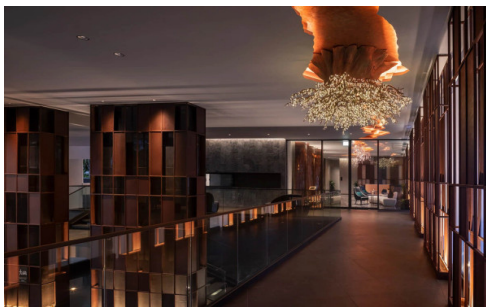

EDGE Central Pattaya - 1 Bed 1 Bath

Type 1Bm-1

Pattaya, Central Pattaya, Thailand

Reference: 13095

฿4,790,000

1 Bedrooms

1 Bathrooms

Condo

Property Description

Edge Central Pattaya represents the concept as 'Life is less ordinary at Edge Central Pattaya', aims to propose a luxurious and functional living in the sleepless city where is the destination of day and night activities meets in addition to the beach life. It is designed on a location to enjoy the beach and ocean views with full facilities including a Champagne Gold Infinity Pool with a terrace to enjoy the sunset, hill garden, sky lounge, social room, steam and sauna room, and fitness center. The project is situated on Pattaya 2nd Road which is just 100 meters to Pattaya Avenue and 300 meters from Central Festival Pattaya Beach.