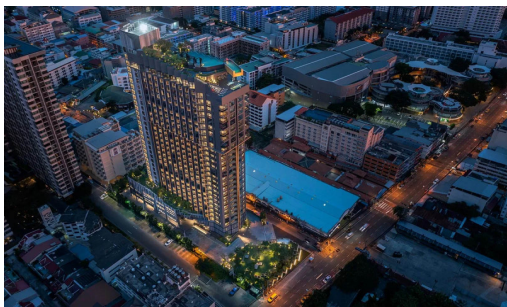

EDGE Central Pattaya - 1 Bed 1 Bath

Type 1Bm-1

Pattaya, Central Pattaya, Thailand

Reference: 13095

฿4,790,000

1 Bedrooms

1 Bathrooms

Condo

Property Description

Edge Central Pattaya represents the concept as 'Life is less ordinary at Edge Central Pattaya', aims to propose a luxurious and functional living in the sleepless city where is the destination of day and night activities meets in addition to the beach life. It is designed on a location to enjoy the beach and ocean views with full facilities including a Champagne Gold Infinity Pool with a terrace to enjoy the sunset, hill garden, sky lounge, social room, steam and sauna room, and fitness center. The project is situated on Pattaya 2nd Road which is just 100 meters to Pattaya Avenue and 300 meters from Central Festival Pattaya Beach.

Photo Gallery

Property Details

- **Property Type:** Condo
- **Location:** Pattaya, Central Pattaya, Thailand
- **Internal Area:** 30.48m²
- **Land Area:** 3200m²
- **Price:** ฿4,790,000
- **Bedrooms:** 1
- **Bathrooms:** 1

Location