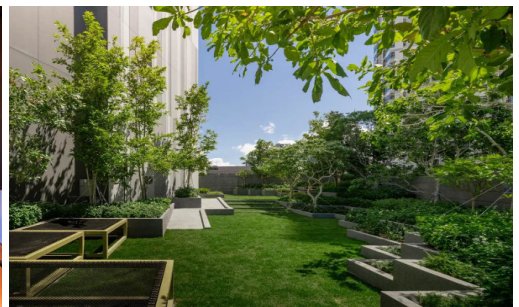

EDGE Central Pattaya - 1 Bed 1 Bath

Type 1Bm-1

Pattaya, Central Pattaya, Thailand

Reference: 13095

฿4,790,000

Condo