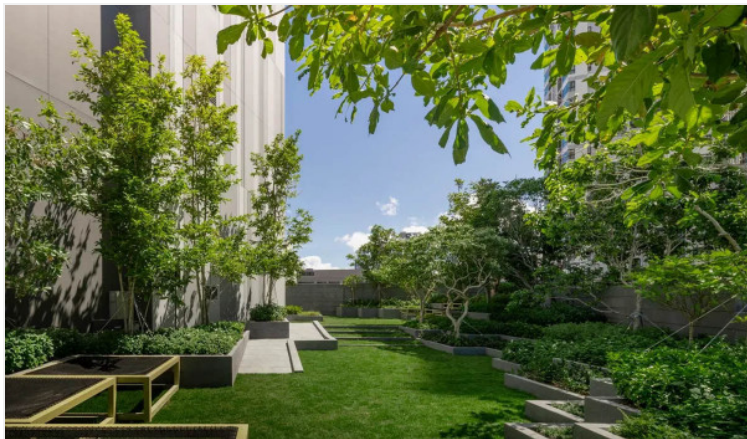

Property Description

Edge Central Pattaya represents the concept as 'Life is less ordinary at Edge Central Pattaya', aims to propose a luxurious and functional living among the sleepless city where is the destination of day and night activities meets in addition to the beach life. It is designed on a location to enjoy the beach and ocean views with full facilities including a Champagne Gold Infinity Pool with terrace to enjoy the sunset, hill garden, sky lounge, social room, steam and sauna room, and fitness center. The project is situated on Pattaya 2nd Road which is just 100 meters to Pattaya Avenue and 300 meters from Central Festival Pattaya Beach.

Photo Gallery