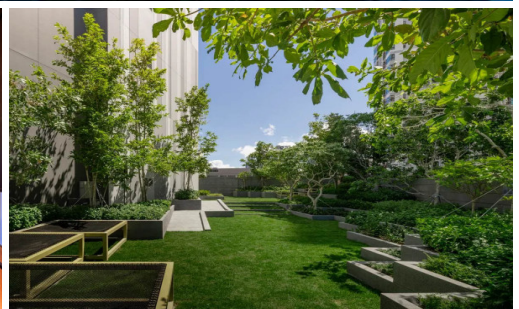

EDGE Central Pattaya - 1 Bed 1 Bath

Type 1Am-1

Pattaya, Central Pattaya, Thailand

Reference: 7038

฿3,590,000

Condo