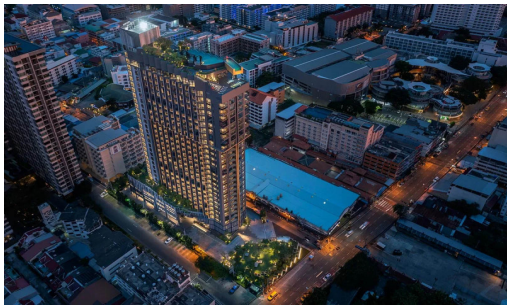

EDGE Central Pattaya - 1 Bed 1 Bath

Type 1Am-1

Pattaya, Central Pattaya, Thailand

Reference: 7038

฿3,590,000

1 Bedrooms

1 Bathrooms

Condo

Property Description

Edge Central Pattaya represents the concept as 'Life is less ordinary at Edge Central Pattaya', aims to propose a luxurious and functional living among the sleepless city where is the destination of day and night activities meets in addition to the beach life. It is designed on a location to enjoy the beach and ocean views with full facilities including a Champagne Gold Infinity Pool with terrace to enjoy the sunset, hill garden, sky lounge, social room, steam and sauna room, and fitness center. The project is situated on Pattaya 2nd Road which is just 100 meters to Pattaya Avenue and 300 meters from Central Festival Pattaya Beach.

Photo Gallery

Property Details

- **Property Type:** Condo
- **Location:** Pattaya, Central Pattaya, Thailand
- **Internal Area:** 26.9m²
- **Land Area:** 3200m²
- **Price:** ฿3,590,000
- **Bedrooms:** 1
- **Bathrooms:** 1