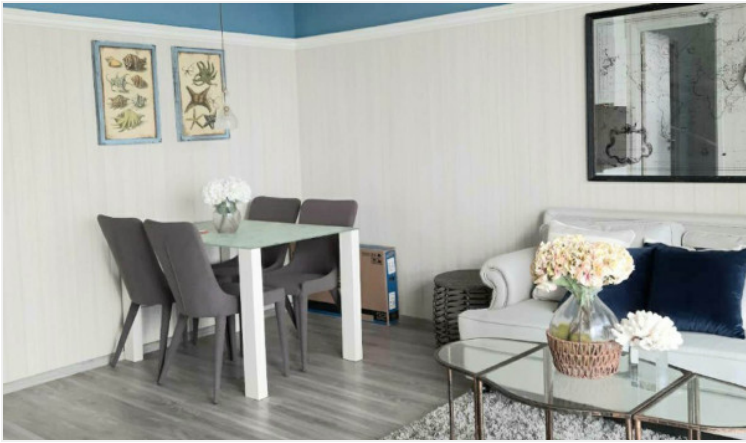

## Property Description

---

Edge Central Pattaya represents the concept as 'Life is less ordinary at Edge Central Pattaya', aims to propose a luxurious and functional living among the sleepless city where is the destination of day and night activities meets in addition to the beach life. It is designed on a location to enjoy the beach and ocean views with full facilities including a Champagne Gold Infinity Pool with terrace to enjoy the sunset, hill garden, sky lounge, social room, steam and sauna room, and fitness center. The project is situated on Pattaya 2nd Road which is just 100 meters to Pattaya Avenue and 300 meters from Central Festival Pattaya Beach.

# Photo Gallery