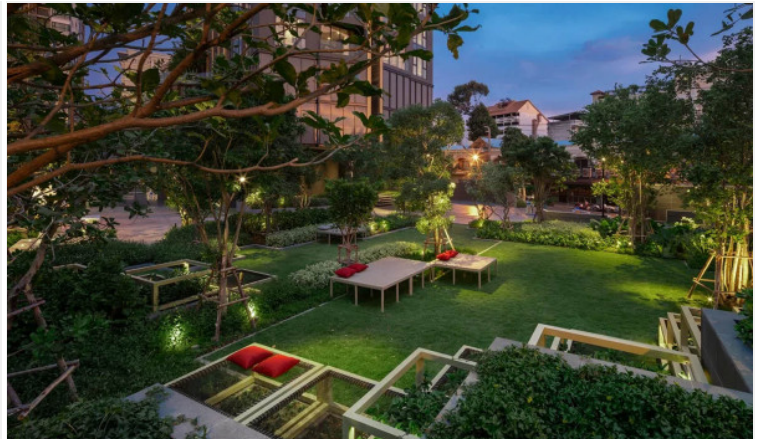

Property Description

Edge Central Pattaya represents the concept as 'Life is less ordinary at Edge Central Pattaya', aims to propose a luxurious and functional living among the sleepless city where is the destination of day and night activities meets in addition to the beach life. It is designed on a location to enjoy the beach and ocean views with full facilities including a Champagne Gold Infinity Pool with terrace to enjoy the sunset, hill garden, sky lounge, social room, steam and sauna room, and fitness center. The project is situated on Pattaya 2nd Road which is just 100 meters to Pattaya Avenue and 300 meters from Central Festival Pattaya Beach.

Photo Gallery