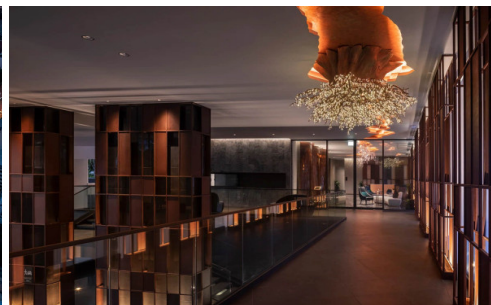

1 Bed Condo

Pattaya, Central Pattaya, Thailand
Reference: 7038

฿3,590,000

1 Bedrooms

1 Bathrooms

Condo