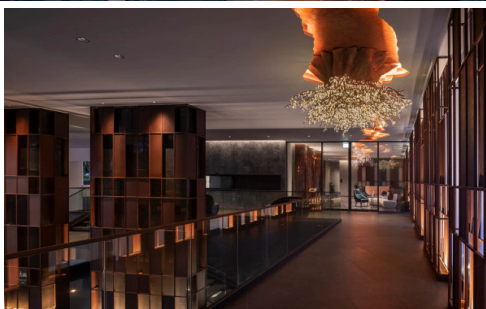

1 Bathrooms