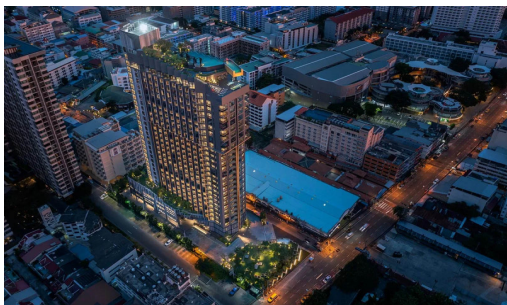

1 Bed Condo

Pattaya, Central Pattaya, Thailand
Reference: 7038

฿3,590,000

1 Bedrooms

1 Bathrooms

Condo