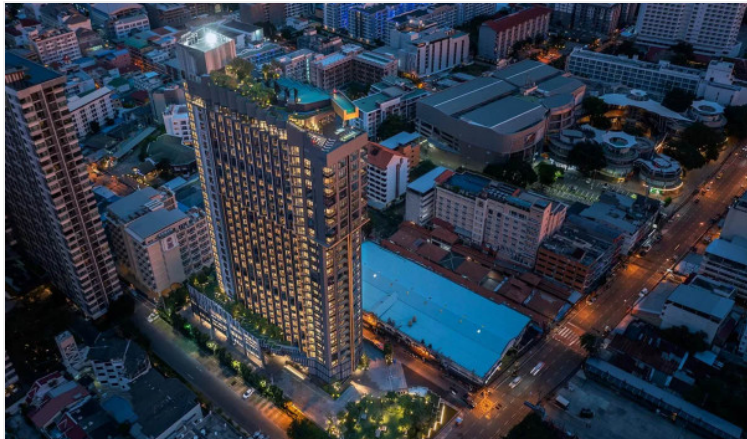

Property Description

Edge Central Pattaya represents the concept as 'Life is less ordinary at Edge Central Pattaya', aims to propose a luxurious and functional living among the sleepless city where is the destination of day and night activities meets in addition to the beach life. It is designed on a location to enjoy the beach and ocean views with full facilities including a Champagne Gold Infinity Pool with terrace to enjoy the sunset, hill garden, sky lounge, social room, steam and sauna room, and fitness center. The project is situated on Pattaya 2nd Road which is just 100 meters to Pattaya Avenue and 300 meters from Central Festival Pattaya Beach.

Photo Gallery