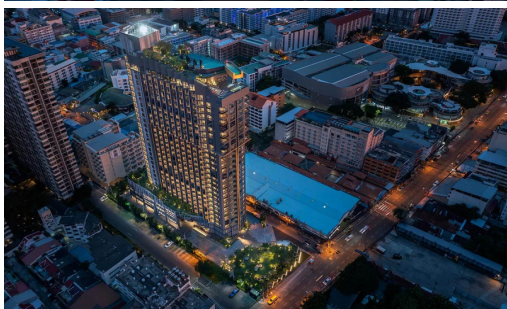

EDGE Central Pattaya - 1 Bed 1 Bath

Type 1Am-1

Pattaya, Central Pattaya, Thailand

Reference: 7038

฿3,590,000

1 Bedrooms