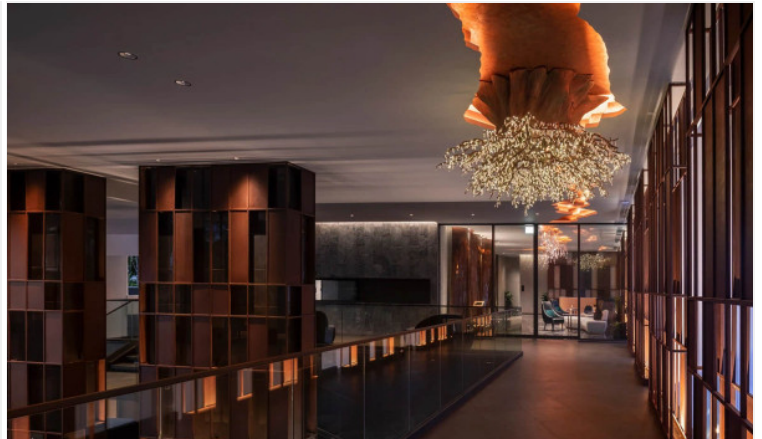

Property Description

Edge Central Pattaya represents the concept as 'Life is less ordinary at Edge Central Pattaya', aims to propose a luxurious and functional living among the sleepless city where is the destination of day and night activities meets in addition to the beach life. It is designed on a location to enjoy the beach and ocean views with full facilities including a Champagne Gold Infinity Pool with terrace to enjoy the sunset, hill garden, sky lounge, social room, steam and sauna room, and fitness center. The project is situated on Pattaya 2nd Road which is just 100 meters to Pattaya Avenue and 300 meters from Central Festival Pattaya Beach.

Photo Gallery