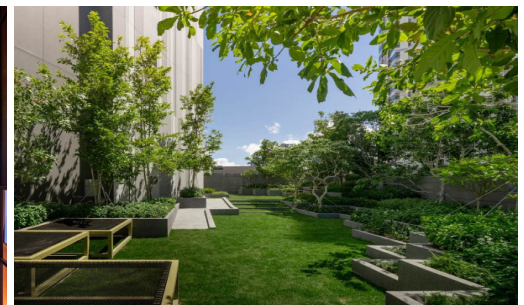

1 Bed Condo

Pattaya, Central Pattaya, Thailand
Reference: 7038

฿3,590,000

1 Bedrooms

1 Bathrooms

Condo