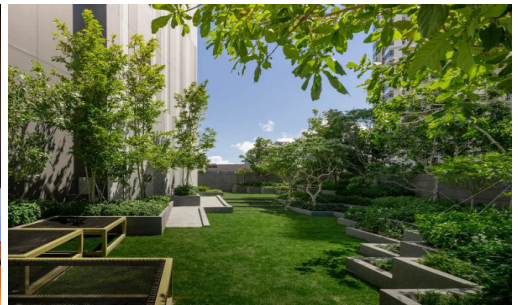

EDGE Central Pattaya - 1 Bed 1 Bath

Type 1Am-1

Pattaya, Central Pattaya, Thailand

Reference: 7038

฿3,590,000

Condo