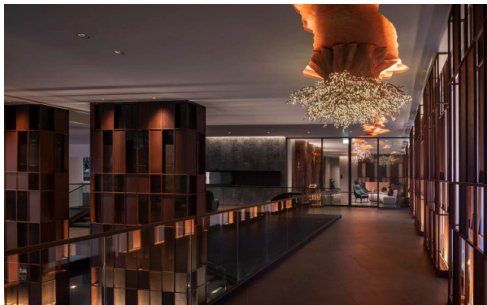

EDGE Central Pattaya - 1 Bed 1 Bath

Type 1Am-1

Pattaya, Central Pattaya, Thailand

Reference: 7038

฿3,590,000

1 Bedrooms

1 Bathrooms

Condo

Property Description

Edge Central Pattaya represents the concept as 'Life is less ordinary at Edge Central Pattaya', aims to propose a luxurious and functional living among the sleepless city where is the destination of day and night activities meets in addition to the beach life. It is designed on a location to enjoy the beach and ocean views with full facilities including a Champagne Gold Infinity Pool with terrace to enjoy the sunset, hill garden, sky lounge, social room, steam and sauna room, and fitness center. The project is situated on Pattaya 2nd Road which is just 100 meters to Pattaya Avenue and 300 meters from Central Festival Pattaya Beach.