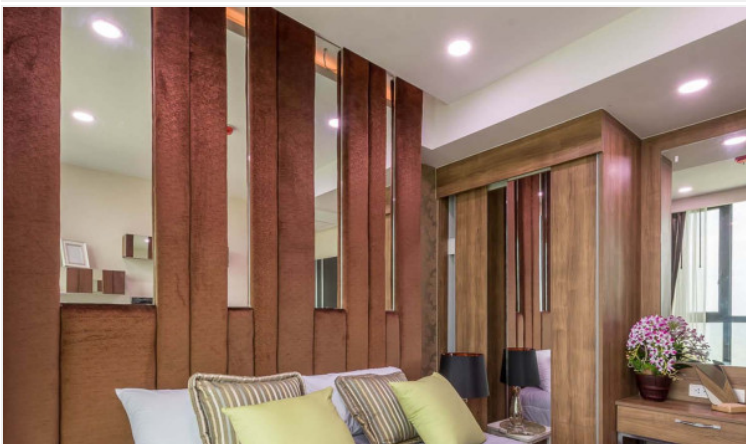

Dusit Grand Condo View - 2 Bed 1 Bath Sea View

Pattaya, Jomtien, Thailand

Reference: 8685

฿5,850,000

2 Bedrooms

1 Bathrooms

Condo

Property Description

Dusit Grand Condo View is a luxury high-rise condominium, 36-story with 531 units located at Jomtien 2nd Road only 200 meters from one of the most popular beaches. All units come fully furnished, including fully fitted kitchens, bathrooms, air conditioners, and electric appliances. This luxurious project features spectacular panoramic views of the Gulf and Larn island, a swimming pool with jacuzzi, and a fitness center. The condo also has a yoga room, sauna and steam rooms, On-site children's playgrounds, and gardens.

Photo Gallery

Property Details

- **Property Type:** Condo
- **Location:** Pattaya, Jomtien, Thailand
- **Internal Area:** 52.60m²
- **Land Area:** 0m²
- **Price:** ฿5,850,000
- **Bedrooms:** 2
- **Bathrooms:** 1