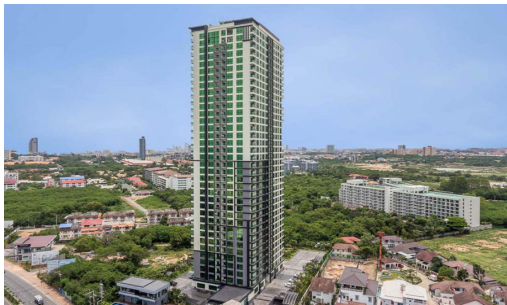

Dusit Grand Condo View - 2 Bed 1 Bath Sea View

Pattaya, Jomtien, Thailand

Reference: 8685

฿5,850,000

2 Bedrooms

1 Bathrooms

Condo

Property Description

Dusit Grand Condo View is a luxury high-rise condominium, 36-story with 531 units located at Jomtien 2nd Road only 200 meters from one of the most popular beaches. All units come fully furnished, including fully fitted kitchens, bathrooms, air conditioners, and electric appliances. This luxurious project features spectacular panoramic views of the Gulf and Larn island, a swimming pool with jacuzzi, and a fitness center. The condo also has a yoga room, sauna and steam rooms, On-site children's playgrounds, and gardens.

Photo Gallery

Property Details

- **Property Type:** Condo
- **Location:** Pattaya, Jomtien, Thailand
- **Internal Area:** 52.60m²
- **Land Area:** 0m²
- **Price:** ฿5,850,000
- **Bedrooms:** 2
- **Bathrooms:** 1