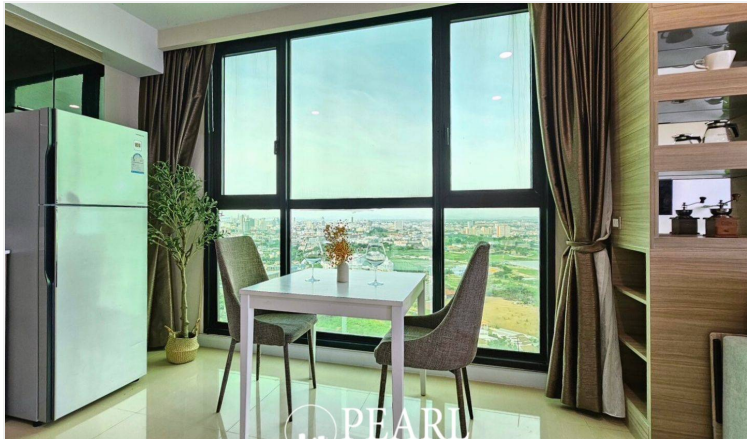

# Property Description

Dusit Grand Condo View is a luxury high-rise condominium, 36-story with 531 units located at Jomtien 2nd Road only 200 meters from one of the most popular beaches. All units come fully furnished, including fully fitted kitchens, bathrooms, air conditioners, and electric appliances. This luxurious project features spectacular panoramic views of the Gulf and Larn island, a swimming pool with jacuzzi, and a fitness center. The condo also has a yoga room, sauna and steam rooms, On-site children's playgrounds, and gardens. This 1 bedroom and 1 bathroom unit situated on the 36th floor with sea view, offering 47 sqm. of living space. It come fully furnished, European kitchen, a dining area, living area and washing machine.

# Photo Gallery