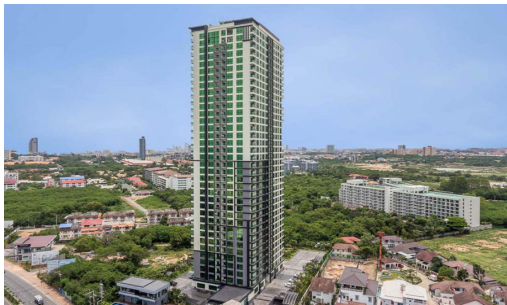

Dusit Grand Condo View - 1 Bed 1 Bath Sea View

Pattaya, Jomtien, Thailand

Reference: 8669

฿3,850,000

1 Bedrooms

1 Bathrooms

Condo

Property Description

Dusit Grand Condo View is a luxury high-rise condominium, 36-story with 531 units located at Jomtien 2nd Road only 200 meters from one of the most popular beaches. All units come fully furnished, including fully fitted kitchens, bathrooms, air conditioners, and electric appliances. This luxurious project features spectacular panoramic views of the Gulf and Larn island, a swimming pool with jacuzzi, and a fitness center. The condo also has a yoga room, sauna and steam rooms, On-site children's playgrounds, and gardens.

Photo Gallery

Property Details

- **Property Type:** Condo
- **Location:** Pattaya, Jomtien, Thailand
- **Internal Area:** 45.03m²
- **Land Area:** 0m²
- **Price:** ฿3,850,000
- **Bedrooms:** 1
- **Bathrooms:** 1