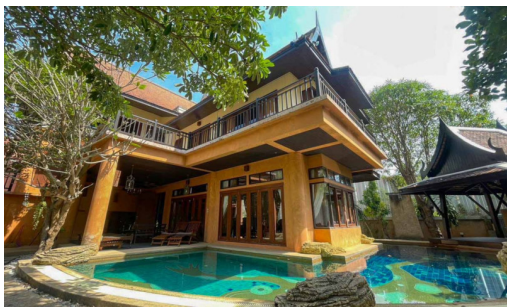

Dharawadi Villa for rent - 4 Bed 4 Bath

Pattaya, Na Jomtien, Thailand

Reference: 20231

฿100,000 per month

4 Bedrooms

4 Bathrooms

Villa

Property Description

Dharawadi Villa, a stunning 4-storey house for rent in Pattaya. Situated on a spacious 1000 sq.m plot of land and living size of 480 sq.m, providing ample space for you and your loved ones.

Featuring 4 generously sized bedrooms and 4 modern bathrooms, this property is perfect for families or groups of friends looking for comfort and style. Each bedroom is thoughtfully designed with your comfort in mind, with plush beds and plenty of storage space.

The property is beautifully finished with high-quality furnishings, ensuring that you feel right at home from the moment you step inside. With an auto-gate and 2 designated car parks, you can enjoy peace of mind and security during your stay.

Offered at a competitive price of 100,000 baht per month, this property is an excellent value for its size and location. Located in the highly sought-after Dharawadi Villa project, you'll enjoy a prime location in one of Pattaya's most prestigious neighborhoods.