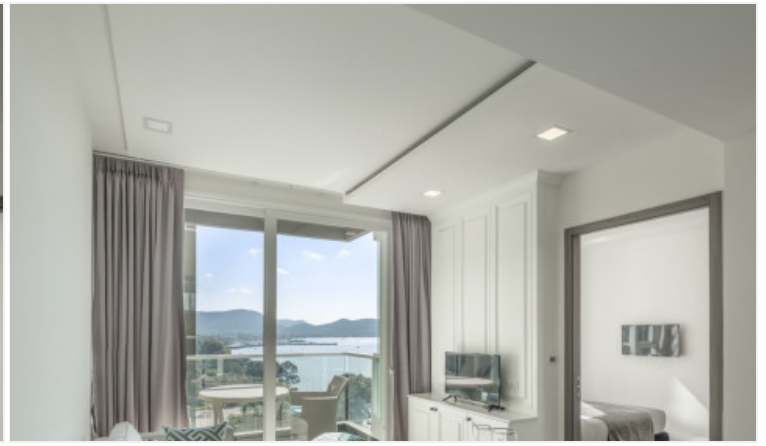

Del Mare - 1 Bed 1 Bath Sea View

Pattaya, Bang Saray, Thailand

Reference: 4372

฿4,350,000

1 Bedrooms

1 Bathrooms

Condo

Property Description

DEL MARE BANGSARAY BEACHFRONT is a tropically themed beachfront residence with the contemporary style and feels of a luxury resort.

The building enjoys spectacular views from every direction. Its clean-lined structure displaying impressive height and stability.

Every detail has been carefully considered and incorporated in its design, inspired by the spectacular mountain and city views and seen in the beachfront patterns of the swimming pool area.

Photo Gallery