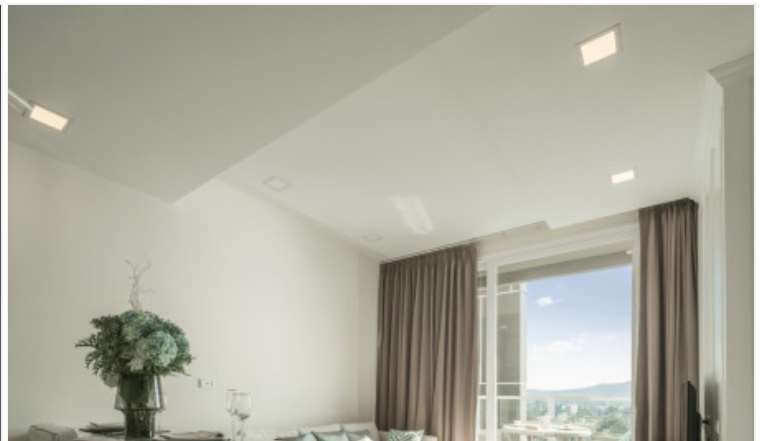

DEL MARE BANGSARAY BEACHFRONT is a tropically themed beachfront residence with the contemporary style and feels of a luxury resort.

The building enjoys spectacular views from every direction. Its clean-lined structure displaying impressive height and stability.

Every detail has been carefully considered and incorporated in its design, inspired by the spectacular mountain and city views and seen in the beachfront patterns of the swimming pool area.

Photo Gallery