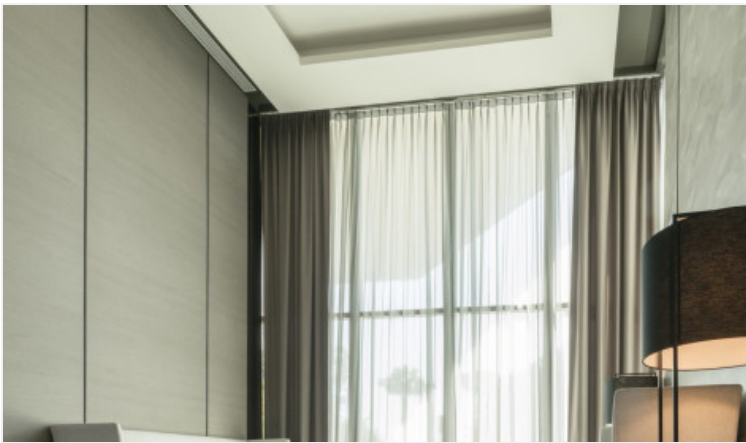

DEL MARE BANGSARAY BEACHFRONT is a tropically themed beachfront residence with the contemporary style and feels of a luxury resort.

The building enjoys spectacular views from every direction. Its clean-lined structure displaying impressive height and stability.

Every detail has been carefully considered and incorporated in its design, inspired by the spectacular mountain and city views and seen in the beachfront patterns of the swimming pool area.

Photo Gallery