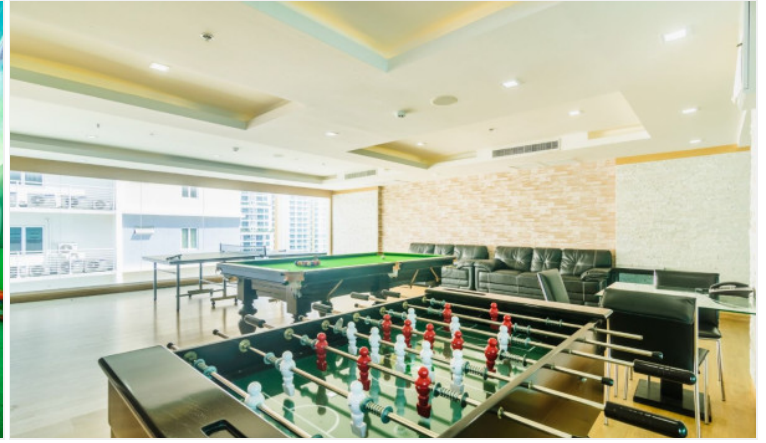

# Property Description

---

Cosy Beach View Condo, It is located in an exclusive location in the Pratamnak Hill area. just 5 minutes away from Cosy Beach as well as all the amazing restaurants that surround it are within walking distance or can be reached in under a minute by bike or car. This beautiful studio unit, 1bathroom situated on the 12th floor offering 33 Sqm. of living space. It comes fully furnished with European kitchen, a dining area, and living area. Facilities from the project including outdoor sports area, fitness center, swimming pool, sauna, game rooms, communal gym, jacuzzi and 24-hours security. This unit is for sale in Company name.

# Photo Gallery

---