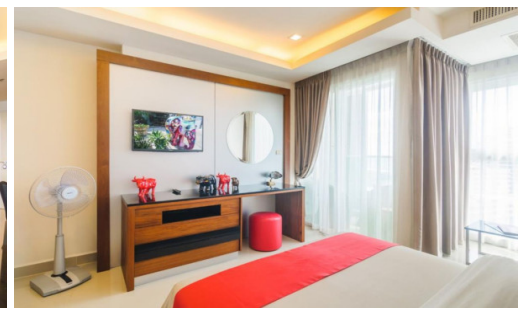

Cosy Beach View - Studio Unit (12th Floor)

Pattaya, Pratamnak, Thailand

Reference: 22651

฿2,100,000

1 Bedrooms

1 Bathrooms

Condo