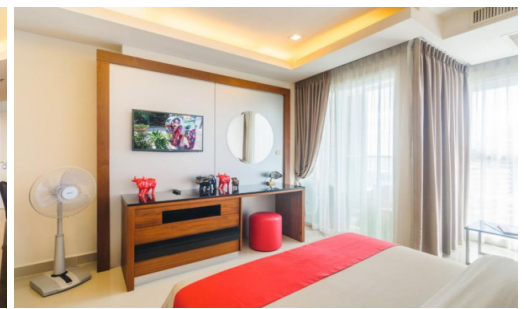

Cosy Beach View - Studio Unit (12th Floor)

Pattaya, Pratamnak, Thailand

Reference: 22651

฿2,100,000

1 Bedrooms

1 Bathrooms

Condo

Property Description

Cosy Beach View Condo, It is located in an exclusive location in the Pratamnak Hill area. just 5 minutes away from Cosy Beach as well as all the amazing restaurants that surround it are within walking distance or can be reached in under a minute by bike or car. This beautiful studio unit, 1bathroom situated on the 12th floor offering 33 Sqm. of living space. It comes fully furnished with European kitchen, a dining area, and living area. Facilities from the project including outdoor sports area, fitness center, swimming pool, sauna, game rooms, communal gym, jacuzzi and 24-hours security. This unit is for sale in Company name.

Photo Gallery

Property Details

- **Property Type:** Condo
- **Location:** Pattaya, Pratamnak, Thailand
- **Internal Area:** 33m²
- **Land Area:** 33m²
- **Price:** ฿2,100,000
- **Bedrooms:** 1
- **Bathrooms:** 1