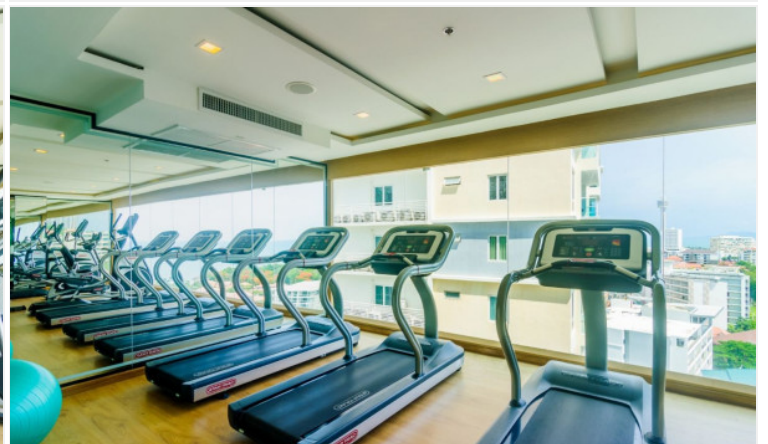

# Property Description

---

Cosy Beach View Condo, It is located in an exclusive location in the Pratamnak Hill area. just 5 minutes away from Cosy Beach as well as all the amazing restaurants that surround it are within walking distance or can be reached in under a minute by bike or car. This beautiful studio unit, 1bathroom situated on the 12th floor offering 33 Sqm. of living space. It comes fully furnished with European kitchen, a dining area, and living area. Facilities from the project including outdoor sports area, fitness center, swimming pool, sauna, game rooms, communal gym, jacuzzi and 24-hours security. This unit is for sale in Company name.

# Photo Gallery

---

## Property Features

---

- Security
- Gym
- Sauna
- Swimming Pool
- Tennis Court
- Air Conditioning
- Balcony
- Car Park
- Electricity
- Children's Area
- Lift