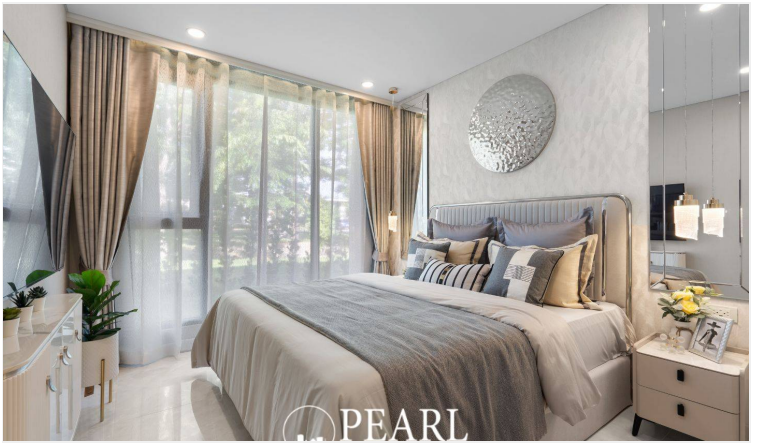

Copacabana Coral Reef Jomtien - 2 Bed 2 Bath (Type 15)

Pattaya, Jomtien, Thailand

Reference: 7885

฿8,990,000

2 Bedrooms

2 Bathrooms

Condo

Property Description

Copacabana Coral Reef Jomtien, a luxurious beachfront condominium offering the ultimate in modern living and serene seaside lifestyle. This stunning property boasts breathtaking ocean views, contemporary design, and an array of top-notch amenities, making it the perfect choice for those seeking a sophisticated and relaxed living environment in the heart of Jomtien. The neighborhood offers a variety of amenities including fine dining restaurants, lively bars, shopping centers, and recreational facilities. Additionally, residents can take advantage of the close proximity to Jomtien Beach, known for its golden sands and crystal-clear waters. Excellent public transportation links ensure easy access to Pattaya city center and surrounding areas. Residents of Copacabana Coral Reef can indulge in an array of world-class amenities, including: A rooftop infinity pool with sweeping ocean views Fully equipped fitness center Tranquil garden areas and walking paths Secure parking facilities 24-hour security and concierge services Exclusive access to a private beach area.

Photo Gallery

Property Details

- **Property Type:** Condo
- **Location:** Pattaya, Jomtien, Thailand
- **Internal Area:** 67.6m²
- **Price:** ฿8,990,000
- **Bedrooms:** 2
- **Bathrooms:** 2

Location