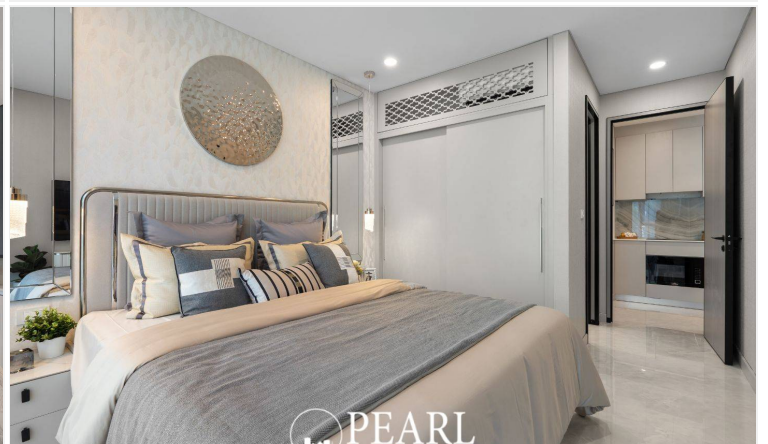

Copacabana Coral Reef Jomtien - 2 Bed 2 Bath (Type 15)

Pattaya, Jomtien, Thailand

Reference: 7885

฿9,463,189

2 Bedrooms

2 Bathrooms

Condo

Property Description

Copacabana Coral Reef Jomtien, a luxurious beachfront condominium offering the ultimate in modern living and serene seaside lifestyle. This stunning property boasts breathtaking ocean views, contemporary design, and an array of top-notch amenities, making it the perfect choice for those seeking a sophisticated and relaxed living environment in the heart of Jomtien. The neighborhood offers a variety of amenities including fine dining restaurants, lively bars, shopping centers, and recreational facilities. Additionally, residents can take advantage of the close proximity to Jomtien Beach, known for its golden sands and crystal-clear waters. Excellent public transportation links ensure easy access to Pattaya city center and surrounding areas. Residents of Copacabana Coral Reef can indulge in an array of world-class amenities, including: A rooftop infinity pool with sweeping ocean views Fully equipped fitness center Tranquil garden areas and walking paths Secure parking facilities 24-hour security and concierge services Exclusive access to a private beach area.

Photo Gallery

Property Details

- **Property Type:** Condo
- **Location:** Pattaya, Jomtien, Thailand
- **Internal Area:** 67.6m²
- **Land Area:** 21000m²
- **Price:** ฿9,463,189
- **Bedrooms:** 2
- **Bathrooms:** 2