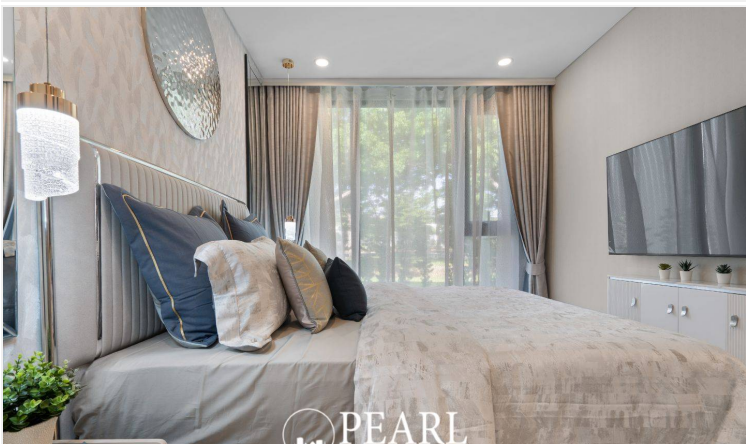

Copacabana Coral Reef Jomtien - 2 Bed 2 Bath (Type 15)

Pattaya, Jomtien, Thailand

Reference: 7885

฿8,990,000

2 Bedrooms

2 Bathrooms

Condo

Property Description

Copacabana Coral Reef Jomtien, a luxurious beachfront condominium offering the ultimate in modern living and serene seaside lifestyle. This stunning property boasts breathtaking ocean views, contemporary design, and an array of top-notch amenities, making it the perfect choice for those seeking a sophisticated and relaxed living environment in the heart of Jomtien. The neighborhood offers a variety of amenities including fine dining restaurants, lively bars, shopping centers, and recreational facilities. Additionally, residents can take advantage of the close proximity to Jomtien Beach, known for its golden sands and crystal-clear waters. Excellent public transportation links ensure easy access to Pattaya city center and surrounding areas. Residents of Copacabana Coral Reef can indulge in an array of world-class amenities, including: A rooftop infinity pool with sweeping ocean views Fully equipped fitness center Tranquil garden areas and walking paths Secure parking facilities 24-hour security and concierge services Exclusive access to a private beach area.

Photo Gallery

Property Details

- **Property Type:** Condo
- **Location:** Pattaya, Jomtien, Thailand
- **Internal Area:** 67.6m²
- **Price:** ฿8,990,000
- **Bedrooms:** 2
- **Bathrooms:** 2

Location