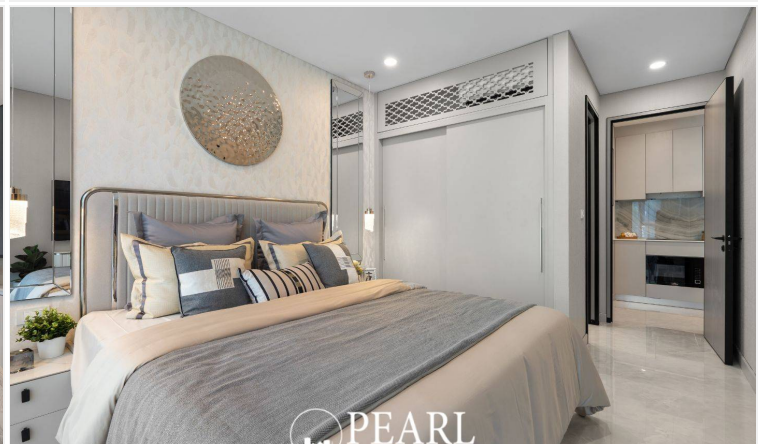

Copacabana Coral Reef Jomtien - 2 Bed 2 Bath (Type 15)

Pattaya, Jomtien, Thailand

Reference: 7885

฿8,990,000

2 Bedrooms

2 Bathrooms

Condo

Property Description

Copacabana Coral Reef Jomtien, a luxurious beachfront condominium offering the ultimate in modern living and serene seaside lifestyle. This stunning property boasts breathtaking ocean views, contemporary design, and an array of top-notch amenities, making it the perfect choice for those seeking a sophisticated and relaxed living environment in the heart of Jomtien. The neighborhood offers a variety of amenities including fine dining restaurants, lively bars, shopping centers, and recreational facilities. Additionally, residents can take advantage of the close proximity to Jomtien Beach, known for its golden sands and crystal-clear waters. Excellent public transportation links ensure easy access to Pattaya city center and surrounding areas. Residents of Copacabana Coral Reef can indulge in an array of world-class amenities, including: A rooftop infinity pool with sweeping ocean views Fully equipped fitness center Tranquil garden areas and walking paths Secure parking facilities 24-hour security and concierge services Exclusive access to a private beach area.

Photo Gallery

Property Details

- **Property Type:** Condo
- **Location:** Pattaya, Jomtien, Thailand
- **Internal Area:** 67.6m²
- **Price:** ฿8,990,000
- **Bedrooms:** 2
- **Bathrooms:** 2

Location