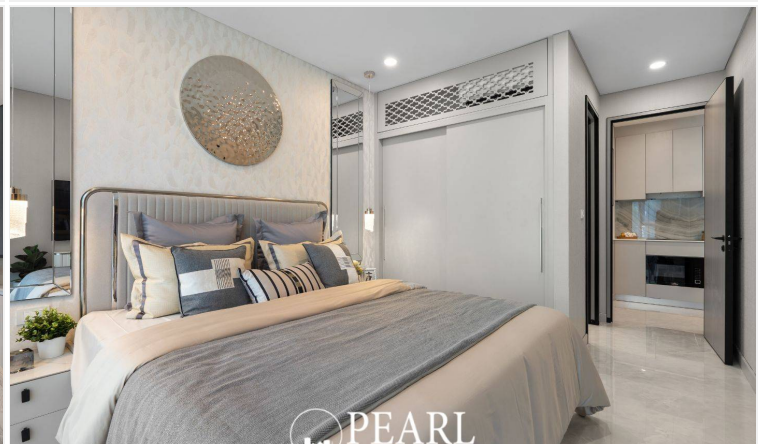

Copacabana Coral Reef Jomtien - 2 Bed 2 Bath (Type 15)

Pattaya, Jomtien, Thailand

Reference: 7885

฿9,463,189

2 Bedrooms

2 Bathrooms

Condo

Property Description

Copacabana Coral Reef Jomtien, a luxurious beachfront condominium offering the ultimate in modern living and serene seaside lifestyle. This stunning property boasts breathtaking ocean views, contemporary design, and an array of top-notch amenities, making it the perfect choice for those seeking a sophisticated and relaxed living environment in the heart of Jomtien. The neighborhood offers a variety of amenities including fine dining restaurants, lively bars, shopping centers, and recreational facilities. Additionally, residents can take advantage of the close proximity to Jomtien Beach, known for its golden sands and crystal-clear waters. Excellent public transportation links ensure easy access to Pattaya city center and surrounding areas. Residents of Copacabana Coral Reef can indulge in an array of world-class amenities, including: A rooftop infinity pool with sweeping ocean views Fully equipped fitness center Tranquil garden areas and walking paths Secure parking facilities 24-hour security and concierge services Exclusive access to a private beach area.

Photo Gallery

Property Details

- **Property Type:** Condo
- **Location:** Pattaya, Jomtien, Thailand
- **Internal Area:** 67.6m²
- **Land Area:** 21000m²
- **Price:** ฿9,463,189
- **Bedrooms:** 2
- **Bathrooms:** 2