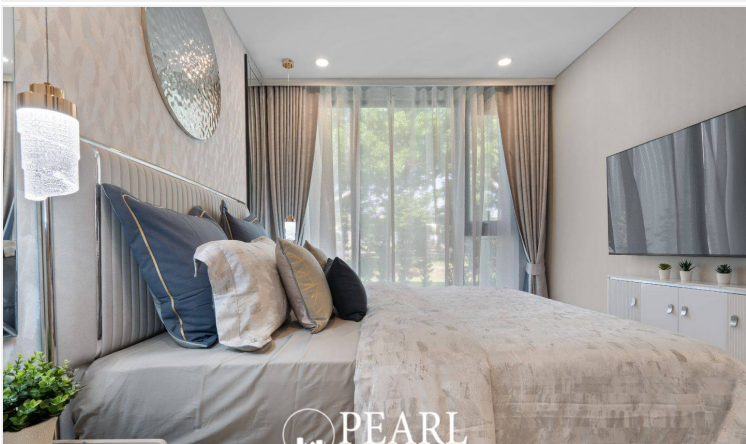

Copacabana Coral Reef Jomtien - 2 Bed 2 Bath (Type 15)

Pattaya, Jomtien, Thailand

Reference: 7885

฿9,463,189

2 Bedrooms

2 Bathrooms

Condo

Property Description

Copacabana Coral Reef Jomtien, a luxurious beachfront condominium offering the ultimate in modern living and serene seaside lifestyle. This stunning property boasts breathtaking ocean views, contemporary design, and an array of top-notch amenities, making it the perfect choice for those seeking a sophisticated and relaxed living environment in the heart of Jomtien. The neighborhood offers a variety of amenities including fine dining restaurants, lively bars, shopping centers, and recreational facilities. Additionally, residents can take advantage of the close proximity to Jomtien Beach, known for its golden sands and crystal-clear waters. Excellent public transportation links ensure easy access to Pattaya city center and surrounding areas. Residents of Copacabana Coral Reef can indulge in an array of world-class amenities, including: A rooftop infinity pool with sweeping ocean views Fully equipped fitness center Tranquil garden areas and walking paths Secure parking facilities 24-hour security and concierge services Exclusive access to a private beach area.

Photo Gallery

Property Details

- **Property Type:** Condo
- **Location:** Pattaya, Jomtien, Thailand
- **Internal Area:** 67.6m²
- **Land Area:** 21000m²
- **Price:** ฿9,463,189
- **Bedrooms:** 2
- **Bathrooms:** 2