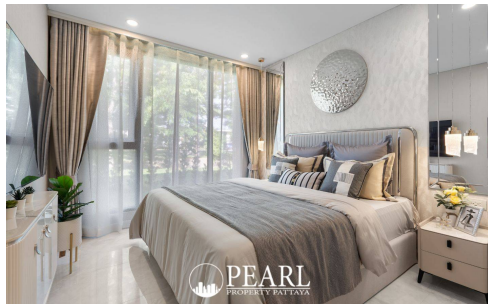

Copacabana Coral Reef Jomtien - 2 Bed 2 Bath (Type 15)

Pattaya, Jomtien, Thailand

Reference: 7885

฿9,463,189

2 Bedrooms

2 Bathrooms

Condo

Property Description

Copacabana Coral Reef Jomtien, a luxurious beachfront condominium offering the ultimate in modern living and serene seaside lifestyle. This stunning property boasts breathtaking ocean views, contemporary design, and an array of top-notch amenities, making it the perfect choice for those seeking a sophisticated and relaxed living environment in the heart of Jomtien. The neighborhood offers a variety of amenities including fine dining restaurants, lively bars, shopping centers, and recreational facilities. Additionally, residents can take advantage of the close proximity to Jomtien Beach, known for its golden sands and crystal-clear waters. Excellent public transportation links ensure easy access to Pattaya city center and surrounding areas. Residents of Copacabana Coral Reef can indulge in an array of world-class amenities, including: A rooftop infinity pool with sweeping ocean views Fully equipped fitness center Tranquil garden areas and walking paths Secure parking facilities 24-hour security and concierge services Exclusive access to a private beach area.

Photo Gallery

Property Details

- **Property Type:** Condo
- **Location:** Pattaya, Jomtien, Thailand
- **Internal Area:** 67.6m²
- **Land Area:** 21000m²
- **Price:** ฿9,463,189
- **Bedrooms:** 2
- **Bathrooms:** 2