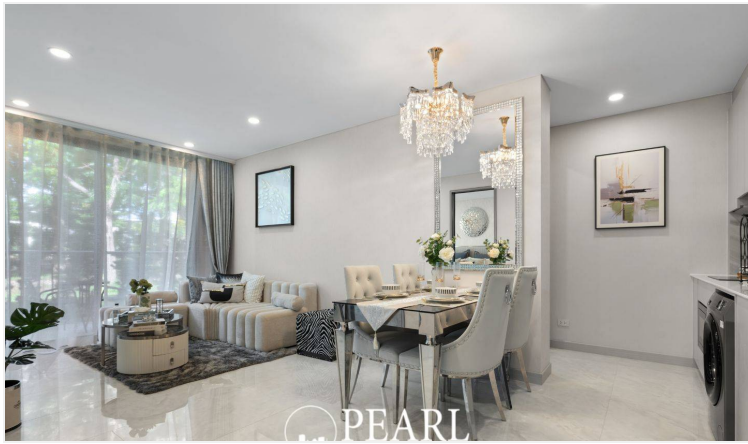

Copacabana Coral Reef Jomtien - 2 Bed 2 Bath (Type 15)

Pattaya, Jomtien, Thailand

Reference: 7885

฿8,990,000

2 Bedrooms

2 Bathrooms

Condo

Property Description

Copacabana Coral Reef Jomtien, a luxurious beachfront condominium offering the ultimate in modern living and serene seaside lifestyle. This stunning property boasts breathtaking ocean views, contemporary design, and an array of top-notch amenities, making it the perfect choice for those seeking a sophisticated and relaxed living environment in the heart of Jomtien. The neighborhood offers a variety of amenities including fine dining restaurants, lively bars, shopping centers, and recreational facilities. Additionally, residents can take advantage of the close proximity to Jomtien Beach, known for its golden sands and crystal-clear waters. Excellent public transportation links ensure easy access to Pattaya city center and surrounding areas. Residents of Copacabana Coral Reef can indulge in an array of world-class amenities, including: A rooftop infinity pool with sweeping ocean views Fully equipped fitness center Tranquil garden areas and walking paths Secure parking facilities 24-hour security and concierge services Exclusive access to a private beach area.

Photo Gallery

Property Details

- **Property Type:** Condo
- **Location:** Pattaya, Jomtien, Thailand
- **Internal Area:** 67.6m²
- **Price:** ฿8,990,000
- **Bedrooms:** 2
- **Bathrooms:** 2

Location