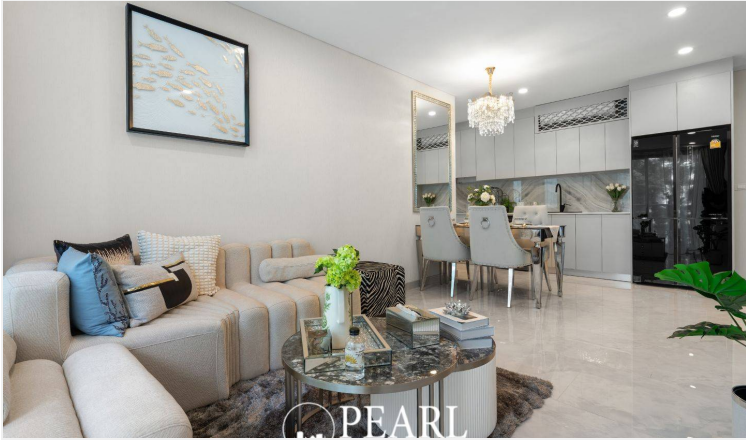

Copacabana Coral Reef Jomtien - 2 Bed 2 Bath (Type 15)

Pattaya, Jomtien, Thailand

Reference: 7885

฿9,463,189

2 Bedrooms

2 Bathrooms

Condo

Property Description

Copacabana Coral Reef Jomtien, a luxurious beachfront condominium offering the ultimate in modern living and serene seaside lifestyle. This stunning property boasts breathtaking ocean views, contemporary design, and an array of top-notch amenities, making it the perfect choice for those seeking a sophisticated and relaxed living environment in the heart of Jomtien. The neighborhood offers a variety of amenities including fine dining restaurants, lively bars, shopping centers, and recreational facilities. Additionally, residents can take advantage of the close proximity to Jomtien Beach, known for its golden sands and crystal-clear waters. Excellent public transportation links ensure easy access to Pattaya city center and surrounding areas. Residents of Copacabana Coral Reef can indulge in an array of world-class amenities, including: A rooftop infinity pool with sweeping ocean views Fully equipped fitness center Tranquil garden areas and walking paths Secure parking facilities 24-hour security and concierge services Exclusive access to a private beach area.

Photo Gallery

Property Details

- **Property Type:** Condo
- **Location:** Pattaya, Jomtien, Thailand
- **Internal Area:** 67.6m²
- **Land Area:** 21000m²
- **Price:** ฿9,463,189
- **Bedrooms:** 2
- **Bathrooms:** 2