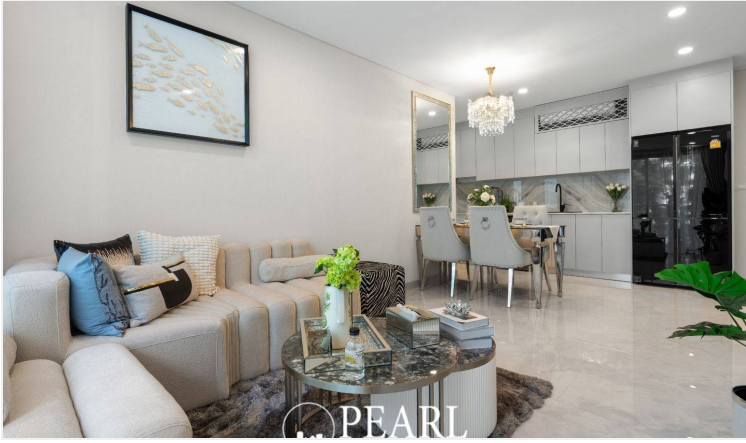

Copacabana Coral Reef Jomtien - 2 Bed 2 Bath (Type 15)

Pattaya, Jomtien, Thailand

Reference: 7885

฿8,990,000

2 Bedrooms

2 Bathrooms

Condo

Property Description

Copacabana Coral Reef Jomtien, a luxurious beachfront condominium offering the ultimate in modern living and serene seaside lifestyle. This stunning property boasts breathtaking ocean views, contemporary design, and an array of top-notch amenities, making it the perfect choice for those seeking a sophisticated and relaxed living environment in the heart of Jomtien. The neighborhood offers a variety of amenities including fine dining restaurants, lively bars, shopping centers, and recreational facilities. Additionally, residents can take advantage of the close proximity to Jomtien Beach, known for its golden sands and crystal-clear waters. Excellent public transportation links ensure easy access to Pattaya city center and surrounding areas. Residents of Copacabana Coral Reef can indulge in an array of world-class amenities, including: A rooftop infinity pool with sweeping ocean views Fully equipped fitness center Tranquil garden areas and walking paths Secure parking facilities 24-hour security and concierge services Exclusive access to a private beach area.

Photo Gallery

Property Details

- **Property Type:** Condo
- **Location:** Pattaya, Jomtien, Thailand
- **Internal Area:** 67.6m²
- **Price:** ฿8,990,000
- **Bedrooms:** 2
- **Bathrooms:** 2

Location