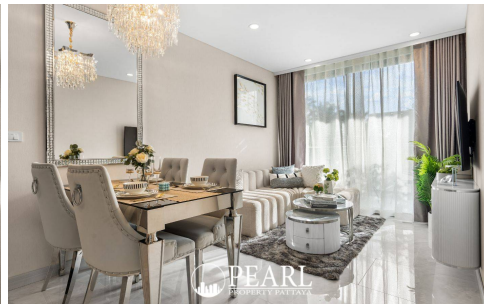

Copacabana Coral Reef Jomtien - 2 Bed 2 Bath (Type 14)

Pattaya, Jomtien, Thailand

Reference: 1415

฿8,270,000

2 Bedrooms

2 Bathrooms

Condo

Property Description

Copacabana Coral Reef Jomtien, a luxurious beachfront condominium offering the ultimate in modern living and serene seaside lifestyle. This stunning property boasts breathtaking ocean views, contemporary design, and an array of top-notch amenities, making it the perfect choice for those seeking a sophisticated and relaxed living environment in the heart of Jomtien. The neighborhood offers a variety of amenities including fine dining restaurants, lively bars, shopping centers, and recreational facilities. Additionally, residents can take advantage of the close proximity to Jomtien Beach, known for its golden sands and crystal-clear waters. Excellent public transportation links ensure easy access to Pattaya city center and surrounding areas. Residents of Copacabana Coral Reef can indulge in an array of world-class amenities, including: A rooftop infinity pool with sweeping ocean views Fully equipped fitness center Tranquil garden areas and walking paths Secure parking facilities 24-hour security and concierge services Exclusive access to a private beach area.

Photo Gallery

Property Details

- **Property Type:** Condo
- **Location:** Pattaya, Jomtien, Thailand
- **Internal Area:** 64.9m²
- **Price:** ฿8,270,000
- **Bedrooms:** 2
- **Bathrooms:** 2

Location