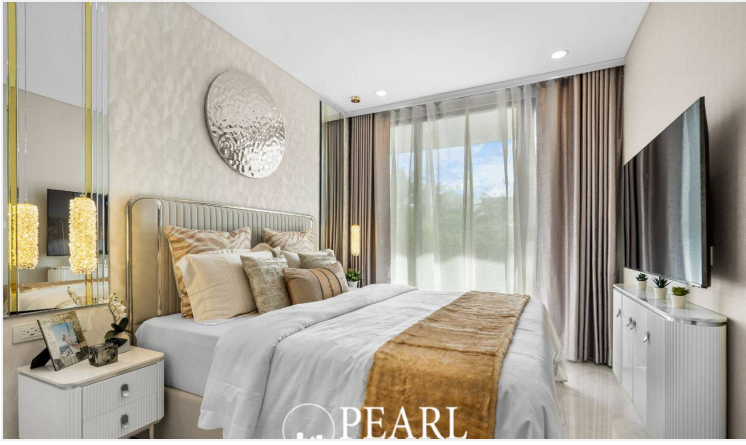

Copacabana Coral Reef Jomtien - 2 Bed 2 Bath (Type 14)

Pattaya, Jomtien, Thailand

Reference: 1415

฿8,270,000

2 Bedrooms

2 Bathrooms

Condo

Property Description

Copacabana Coral Reef Jomtien, a luxurious beachfront condominium offering the ultimate in modern living and serene seaside lifestyle. This stunning property boasts breathtaking ocean views, contemporary design, and an array of top-notch amenities, making it the perfect choice for those seeking a sophisticated and relaxed living environment in the heart of Jomtien. The neighborhood offers a variety of amenities including fine dining restaurants, lively bars, shopping centers, and recreational facilities. Additionally, residents can take advantage of the close proximity to Jomtien Beach, known for its golden sands and crystal-clear waters. Excellent public transportation links ensure easy access to Pattaya city center and surrounding areas. Residents of Copacabana Coral Reef can indulge in an array of world-class amenities, including: A rooftop infinity pool with sweeping ocean views Fully equipped fitness center Tranquil garden areas and walking paths Secure parking facilities 24-hour security and concierge services Exclusive access to a private beach area.

Photo Gallery

Property Details

- **Property Type:** Condo
- **Location:** Pattaya, Jomtien, Thailand
- **Internal Area:** 64.9m²
- **Price:** ฿8,270,000
- **Bedrooms:** 2
- **Bathrooms:** 2

Location