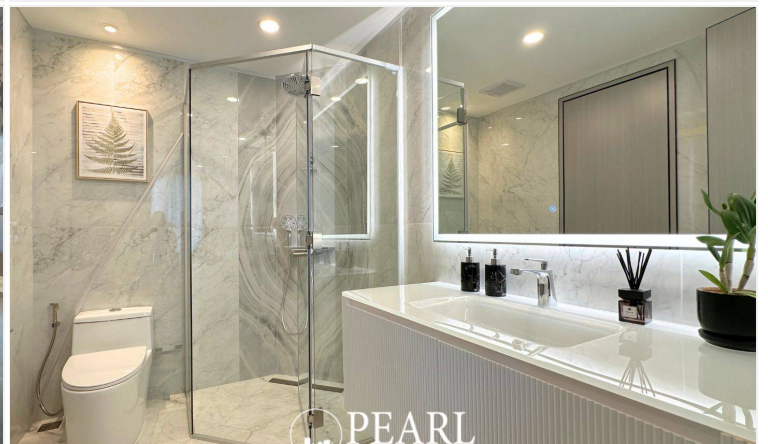

Copacabana Coral Reef Jomtien - 1 Bed 1 Bath With Private Swimming Pool (Type 19)

Pattaya, Jomtien, Thailand

Reference: 9102

฿10,260,000

1 Bedrooms

1 Bathrooms

Condo

Property Description

Copacabana Coral Reef Jomtien, a luxurious beachfront condominium offering the ultimate in modern living and serene seaside lifestyle. This stunning property boasts breathtaking ocean views, contemporary design, and an array of top-notch amenities, making it the perfect choice for those seeking a sophisticated and relaxed living environment in the heart of Jomtien. The neighborhood offers a variety of amenities including fine dining restaurants, lively bars, shopping centers, and recreational facilities. Additionally, residents can take advantage of the close proximity to Jomtien Beach, known for its golden sands and crystal-clear waters. Excellent public transportation links ensure easy access to Pattaya city center and surrounding areas. Residents of Copacabana Coral Reef can indulge in an array of world-class amenities, including: A rooftop infinity pool with sweeping ocean views Fully equipped fitness center Tranquil garden areas and walking paths Secure parking facilities 24-hour security and concierge services Exclusive access to a private beach area.

Photo Gallery

Property Details

- **Property Type:** Condo
- **Location:** Pattaya, Jomtien, Thailand
- **Internal Area:** 71.5m²
- **Price:** ฿10,260,000
- **Bedrooms:** 1
- **Bathrooms:** 1

Location