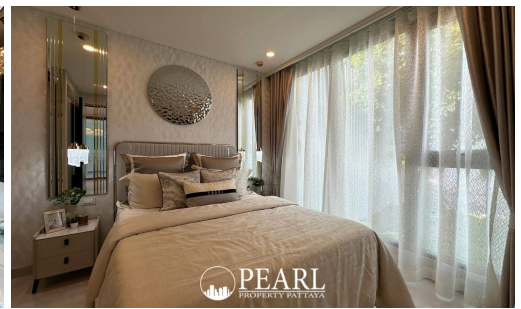

Copacabana Coral Reef Jomtien - 1 Bed 1 Bath With Private Swimming Pool (Type 19)

Pattaya, Jomtien, Thailand

Reference: 9102

฿10,260,000

1 Bedrooms

1 Bathrooms

Condo

Property Description

Copacabana Coral Reef Jomtien, a luxurious beachfront condominium offering the ultimate in modern living and serene seaside lifestyle. This stunning property boasts breathtaking ocean views, contemporary design, and an array of top-notch amenities, making it the perfect choice for those seeking a sophisticated and relaxed living environment in the heart of Jomtien. The neighborhood offers a variety of amenities including fine dining restaurants, lively bars, shopping centers, and recreational facilities. Additionally, residents can take advantage of the close proximity to Jomtien Beach, known for its golden sands and crystal-clear waters. Excellent public transportation links ensure easy access to Pattaya city center and surrounding areas. Residents of Copacabana Coral Reef can indulge in an array of world-class amenities, including: A rooftop infinity pool with sweeping ocean views Fully equipped fitness center Tranquil garden areas and walking paths Secure parking facilities 24-hour security and concierge services Exclusive access to a private beach area.

Photo Gallery

Property Details

- **Property Type:** Condo
- **Location:** Pattaya, Jomtien, Thailand
- **Internal Area:** 71.5m²
- **Price:** ฿10,260,000
- **Bedrooms:** 1
- **Bathrooms:** 1

Location