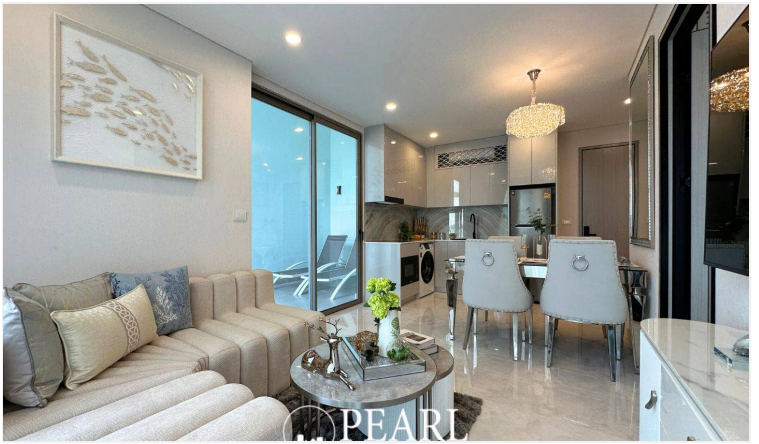

Copacabana Coral Reef Jomtien - 1 Bed 1 Bath With Private Swimming Pool (Type 19)

Pattaya, Jomtien, Thailand

Reference: 9102

฿10,865,641

1 Bedrooms

1 Bathrooms

Condo

Property Description

Copacabana Coral Reef Jomtien, a luxurious beachfront condominium offering the ultimate in modern living and serene seaside lifestyle. This stunning property boasts breathtaking ocean views, contemporary design, and an array of top-notch amenities, making it the perfect choice for those seeking a sophisticated and relaxed living environment in the heart of Jomtien. The neighborhood offers a variety of amenities including fine dining restaurants, lively bars, shopping centers, and recreational facilities. Additionally, residents can take advantage of the close proximity to Jomtien Beach, known for its golden sands and crystal-clear waters. Excellent public transportation links ensure easy access to Pattaya city center and surrounding areas. Residents of Copacabana Coral Reef can indulge in an array of world-class amenities, including: A rooftop infinity pool with sweeping ocean views Fully equipped fitness center Tranquil garden areas and walking paths Secure parking facilities 24-hour security and concierge services Exclusive access to a private beach area.

Photo Gallery

Property Details

- **Property Type:** Condo
- **Location:** Pattaya, Jomtien, Thailand
- **Internal Area:** 71.5m²
- **Land Area:** 21000m²
- **Price:** ฿10,865,641
- **Bedrooms:** 1
- **Bathrooms:** 1