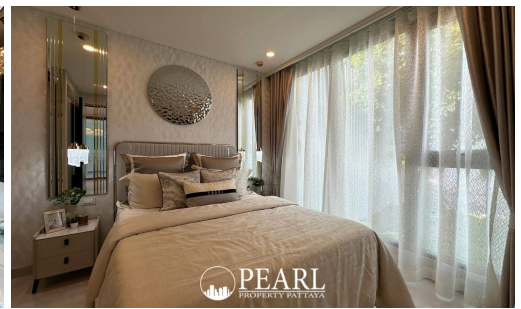

Copacabana Coral Reef Jomtien - 1 Bed 1 Bath With Private Swimming Pool (Type 19)

Pattaya, Jomtien, Thailand

Reference: 9102

฿10,865,641

1 Bedrooms

1 Bathrooms

Condo

Property Description

Copacabana Coral Reef Jomtien, a luxurious beachfront condominium offering the ultimate in modern living and serene seaside lifestyle. This stunning property boasts breathtaking ocean views, contemporary design, and an array of top-notch amenities, making it the perfect choice for those seeking a sophisticated and relaxed living environment in the heart of Jomtien. The neighborhood offers a variety of amenities including fine dining restaurants, lively bars, shopping centers, and recreational facilities. Additionally, residents can take advantage of the close proximity to Jomtien Beach, known for its golden sands and crystal-clear waters. Excellent public transportation links ensure easy access to Pattaya city center and surrounding areas. Residents of Copacabana Coral Reef can indulge in an array of world-class amenities, including: A rooftop infinity pool with sweeping ocean views Fully equipped fitness center Tranquil garden areas and walking paths Secure parking facilities 24-hour security and concierge services Exclusive access to a private beach area.

Photo Gallery

Property Details

- **Property Type:** Condo
- **Location:** Pattaya, Jomtien, Thailand
- **Internal Area:** 71.5m²
- **Land Area:** 21000m²
- **Price:** ฿10,865,641
- **Bedrooms:** 1
- **Bathrooms:** 1