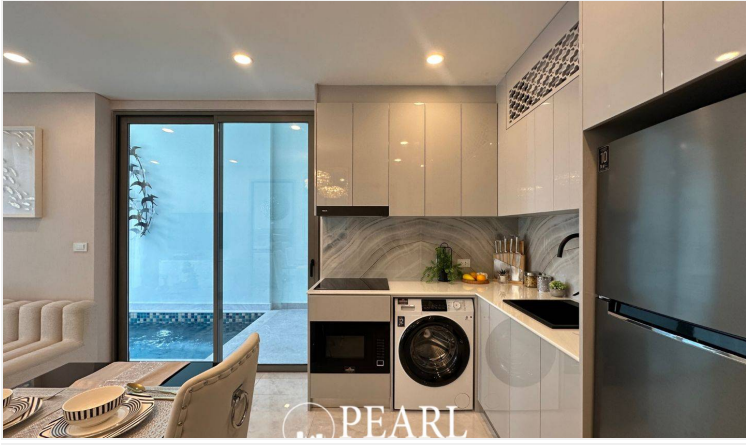

Copacabana Coral Reef Jomtien - 1 Bed 1 Bath With Private Swimming Pool (Type 19)

Pattaya, Jomtien, Thailand

Reference: 9102

฿10,865,641

1 Bedrooms

1 Bathrooms

Condo

Property Description

Copacabana Coral Reef Jomtien, a luxurious beachfront condominium offering the ultimate in modern living and serene seaside lifestyle. This stunning property boasts breathtaking ocean views, contemporary design, and an array of top-notch amenities, making it the perfect choice for those seeking a sophisticated and relaxed living environment in the heart of Jomtien. The neighborhood offers a variety of amenities including fine dining restaurants, lively bars, shopping centers, and recreational facilities. Additionally, residents can take advantage of the close proximity to Jomtien Beach, known for its golden sands and crystal-clear waters. Excellent public transportation links ensure easy access to Pattaya city center and surrounding areas. Residents of Copacabana Coral Reef can indulge in an array of world-class amenities, including: A rooftop infinity pool with sweeping ocean views Fully equipped fitness center Tranquil garden areas and walking paths Secure parking facilities 24-hour security and concierge services Exclusive access to a private beach area.

Photo Gallery

Property Details

- **Property Type:** Condo
- **Location:** Pattaya, Jomtien, Thailand
- **Internal Area:** 71.5m²
- **Land Area:** 21000m²
- **Price:** ฿10,865,641
- **Bedrooms:** 1
- **Bathrooms:** 1