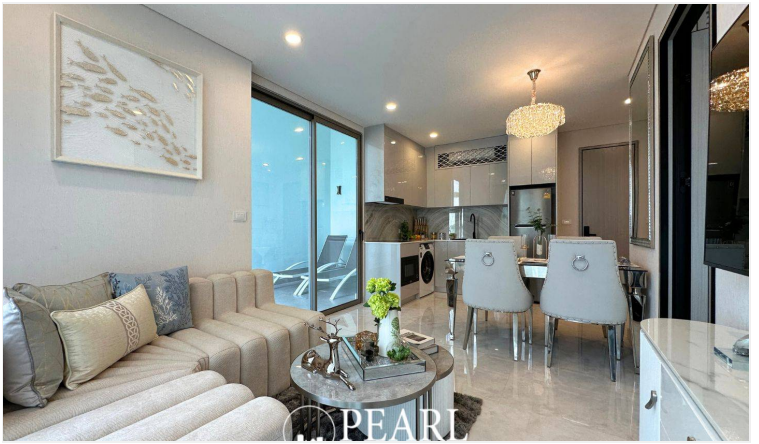

Copacabana Coral Reef Jomtien - 1 Bed 1 Bath With Private Swimming Pool (Type 19)

Pattaya, Jomtien, Thailand

Reference: 9102

฿10,260,000

1 Bedrooms

1 Bathrooms

Condo

Property Description

Copacabana Coral Reef Jomtien, a luxurious beachfront condominium offering the ultimate in modern living and serene seaside lifestyle. This stunning property boasts breathtaking ocean views, contemporary design, and an array of top-notch amenities, making it the perfect choice for those seeking a sophisticated and relaxed living environment in the heart of Jomtien. The neighborhood offers a variety of amenities including fine dining restaurants, lively bars, shopping centers, and recreational facilities. Additionally, residents can take advantage of the close proximity to Jomtien Beach, known for its golden sands and crystal-clear waters. Excellent public transportation links ensure easy access to Pattaya city center and surrounding areas. Residents of Copacabana Coral Reef can indulge in an array of world-class amenities, including: A rooftop infinity pool with sweeping ocean views Fully equipped fitness center Tranquil garden areas and walking paths Secure parking facilities 24-hour security and concierge services Exclusive access to a private beach area.

Photo Gallery

Property Details

- **Property Type:** Condo
- **Location:** Pattaya, Jomtien, Thailand
- **Internal Area:** 71.5m²
- **Price:** ฿10,260,000
- **Bedrooms:** 1
- **Bathrooms:** 1

Location