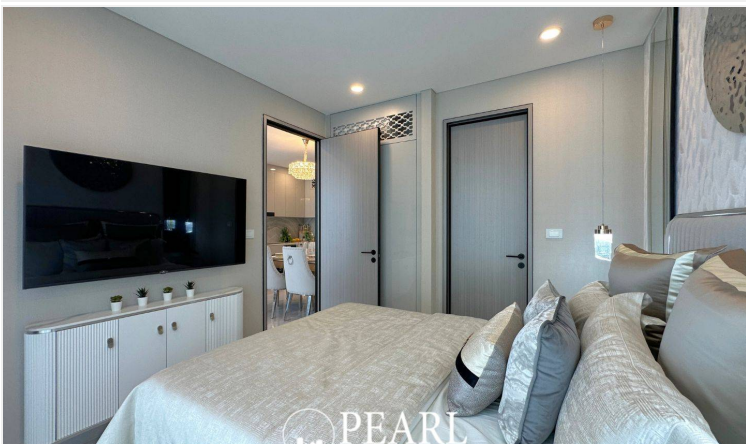

Copacabana Coral Reef Jomtien - 1 Bed 1 Bath With Private Swimming Pool (Type 19)

Pattaya, Jomtien, Thailand

Reference: 9102

฿10,260,000

1 Bedrooms

1 Bathrooms

Condo

Property Description

Copacabana Coral Reef Jomtien, a luxurious beachfront condominium offering the ultimate in modern living and serene seaside lifestyle. This stunning property boasts breathtaking ocean views, contemporary design, and an array of top-notch amenities, making it the perfect choice for those seeking a sophisticated and relaxed living environment in the heart of Jomtien. The neighborhood offers a variety of amenities including fine dining restaurants, lively bars, shopping centers, and recreational facilities. Additionally, residents can take advantage of the close proximity to Jomtien Beach, known for its golden sands and crystal-clear waters. Excellent public transportation links ensure easy access to Pattaya city center and surrounding areas. Residents of Copacabana Coral Reef can indulge in an array of world-class amenities, including: A rooftop infinity pool with sweeping ocean views Fully equipped fitness center Tranquil garden areas and walking paths Secure parking facilities 24-hour security and concierge services Exclusive access to a private beach area.

Photo Gallery

Property Details

- **Property Type:** Condo
- **Location:** Pattaya, Jomtien, Thailand
- **Internal Area:** 71.5m²
- **Price:** ฿10,260,000
- **Bedrooms:** 1
- **Bathrooms:** 1

Location