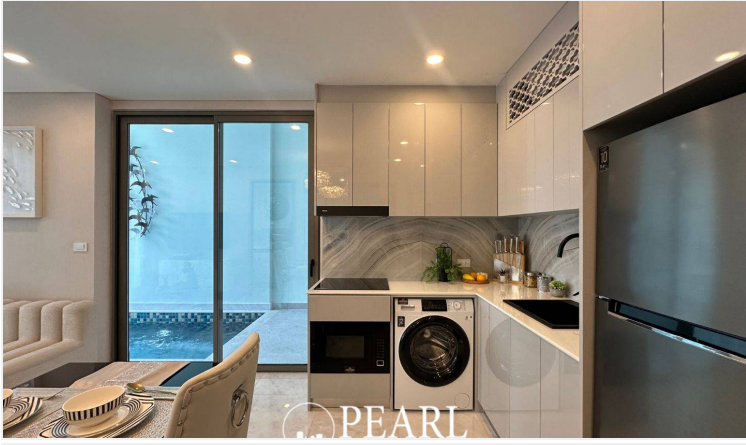

Copacabana Coral Reef Jomtien - 1 Bed 1 Bath With Private Swimming Pool (Type 19)

Pattaya, Jomtien, Thailand

Reference: 9102

฿10,260,000

1 Bedrooms

1 Bathrooms

Condo

Property Description

Copacabana Coral Reef Jomtien, a luxurious beachfront condominium offering the ultimate in modern living and serene seaside lifestyle. This stunning property boasts breathtaking ocean views, contemporary design, and an array of top-notch amenities, making it the perfect choice for those seeking a sophisticated and relaxed living environment in the heart of Jomtien. The neighborhood offers a variety of amenities including fine dining restaurants, lively bars, shopping centers, and recreational facilities. Additionally, residents can take advantage of the close proximity to Jomtien Beach, known for its golden sands and crystal-clear waters. Excellent public transportation links ensure easy access to Pattaya city center and surrounding areas. Residents of Copacabana Coral Reef can indulge in an array of world-class amenities, including: A rooftop infinity pool with sweeping ocean views Fully equipped fitness center Tranquil garden areas and walking paths Secure parking facilities 24-hour security and concierge services Exclusive access to a private beach area.

Photo Gallery

Property Details

- **Property Type:** Condo
- **Location:** Pattaya, Jomtien, Thailand
- **Internal Area:** 71.5m²
- **Price:** ฿10,260,000
- **Bedrooms:** 1
- **Bathrooms:** 1

Location