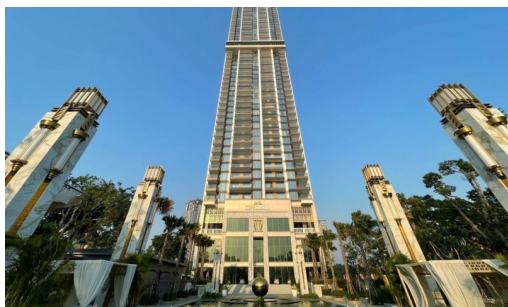

Copacabana - 2 Bed 2 Bath High Floor (54th Floor)

Pattaya, Jomtien, Thailand

Reference: 23111

฿16,500,000

2 Bedrooms

2 Bathrooms

Condo

Property Description

Copacabana Condominium project got inspiration from a world-class “Copacabana Beach” as it is the most famous and colorful beach in Brazil. The project is developed to meet the needs of the modern lifestyle and add color to life on Jomtien Beach happily. It consists of 59 floors with a total of 1,644 units ranging from 1-bedroom to 2-bedroom types. Features of all units with a stunning sea view. This unit 2 bedrooms 2 bathrooms is situated on the 54th floor offering 72 Sqm. of living space. It comes fully furnished with European kitchen, a dining area, and living area. Copacabana offers a full range of facilities including an infinity sky pool, beach club, sunken bar, large gym with a Panoramic view, garden, children’s playground, etc. This unit is for sale in Thai Name. (Show room unit).