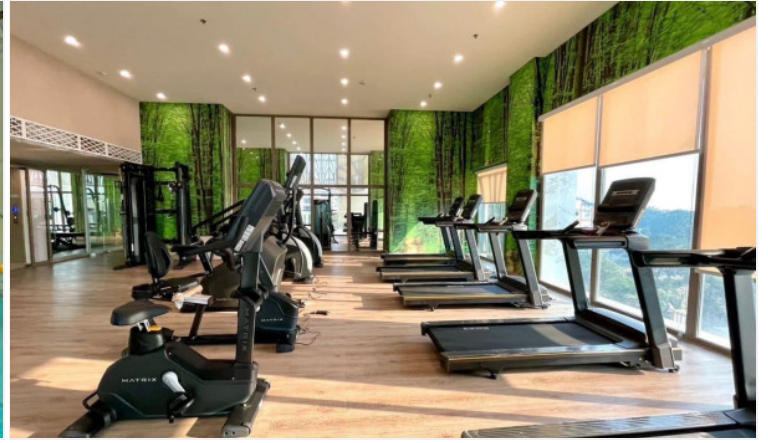

# Property Description

---

Copacabana Condominium project got inspiration from a world-class “Copacabana Beach” as it is the most famous and colorful beach in Brazil. The project is developed to meet the needs of the modern lifestyle and add color to life on Jomtien Beach happily. It consists of 59 floors with a total of 1,644 units ranging from 1-bedroom to 2-bedroom types. Features of all units with a stunning sea view. This unit 2 bedrooms 2 bathrooms is situated on the 54th floor offering 72 Sqm. of living space. It comes fully furnished with European kitchen, a dining area, and living area. Copacabana offers a full range of facilities including an infinity sky pool, beach club, sunken bar, large gym with a Panoramic view, garden, children’s playground, etc. This unit is for sale in Thai Name. (Show room unit).

# Photo Gallery

---