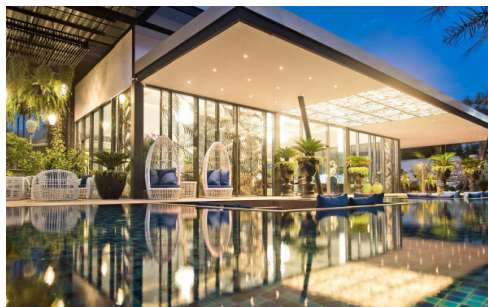

2 Bathrooms