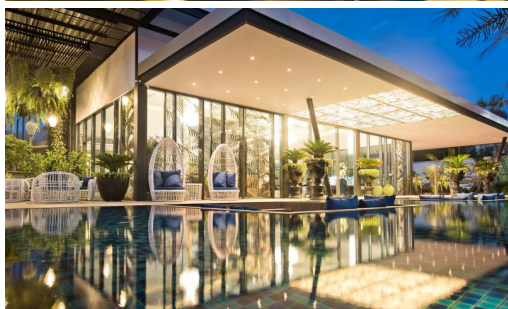

Copacabana - 1 Bed 1 Bath Sea View Type C1

Pattaya, Jomtien, Thailand

Reference: 11388

฿4,894,190

1 Bedrooms

1 Bathrooms

Condo

Property Description

Copacabana Condominium project got inspiration from a world-class "Copacabana Beach" as it is the most famous and colorful beach in Brazil. The project is developed to meet the needs of the modern lifestyle and add color to life on Jomtien Beach happily. It consists of 59 floors with a total of 1,644 units ranging from 1-bedroom to 2-bedroom types. Features of all units with a stunning sea view. Copacabana offers a full range of facilities including an infinity sky pool, beach club, sunken bar, large gym with a Panoramic view, garden, children's playground, etc.

Property Features

- Security
- Gym
- Swimming Pool

Location