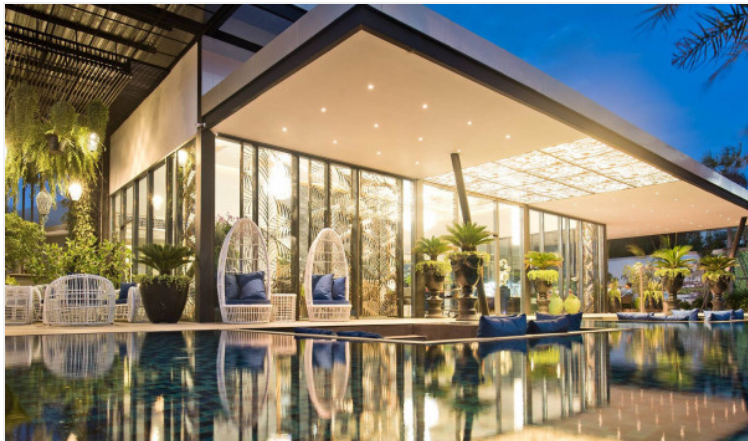

Property Description

Copacabana Condominium project got inspiration from a world-class "Copacabana Beach" as it is the most famous and colorful beach in Brazil. The project is developed to meet the needs of the modern lifestyle and add color to life on Jomtien Beach happily. It consists of 59 floors with a total of 1,644 units ranging from 1-bedroom to 2-bedroom types. Features of all units with a stunning sea view. Copacabana offers a full range of facilities including an infinity sky pool, beach club, sunken bar, large gym with a Panoramic view, garden, children's playground, etc.

Photo Gallery