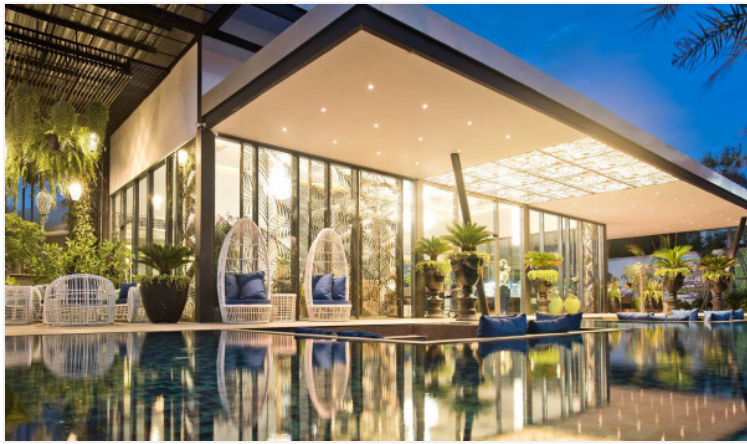

Property Description

Copacabana Condominium project got inspiration from a world-class "Copacabana Beach" as it is the most famous and colorful beach in Brazil. The project is developed to meet the needs of the modern lifestyle and add color to life on Jomtien Beach happily. It consists of 59 floors with a total of 1,644 units ranging from 1-bedroom to 2-bedroom types. Features of all units with a stunning sea view. Copacabana offers a full range of facilities including an infinity sky pool, beach club, sunken bar, large gym with a Panoramic view, garden, children's playground, etc.

Photo Gallery