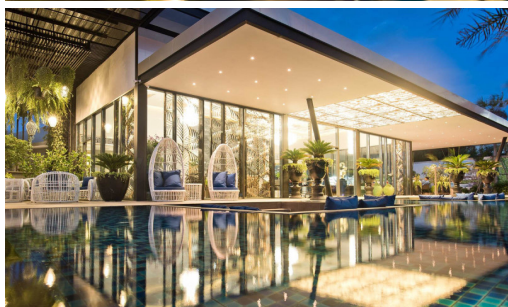

Copacabana - 1 Bed 1 Bath Sea View

Type B9

Pattaya, Jomtien, Thailand

Reference: 11389

฿5,644,163

1 Bedrooms

1 Bathrooms

Condo