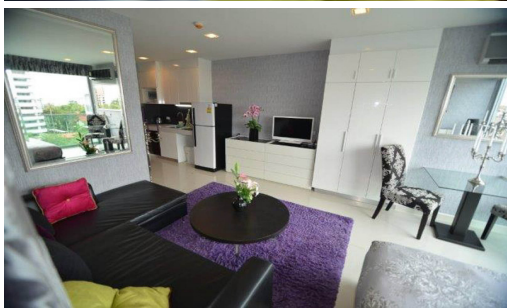

Club Royal - Studio

Pattaya, Na Kluea, Thailand

Reference: 10746

฿1,749,000

1 Bedrooms

1 Bathrooms

Condo

Property Description

Club Royal is a low-rise condominium with a total of 515 units, located just 100 meters from Wong Amat Beach. The project blends the cool and carefree spirit of a seaside retreat with the comfort and convenience of chic city living. Highlighting a 1,000 sq.m lake lies throughout the project, environmental-friendly with a tropical garden and various trees, and on-site activities for all-aged residents. The project also offers a full range of facilities to make the residents' lives convenient and extraordinary.

Photo Gallery

Property Details

- **Property Type:** Condo
- **Location:** Pattaya, Na Kluea, Thailand
- **Internal Area:** 28.38m²
- **Land Area:** 8000m²
- **Price:** **฿1,749,000**
- **Bedrooms:** 1
- **Bathrooms:** 1