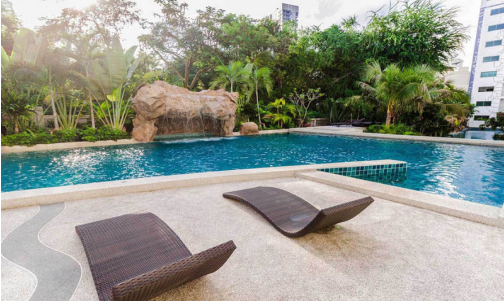

Club Royal - 2 Bed 2 Bath Type D25

Pattaya, Na Kluea, Thailand

Reference: 10826

฿4,399,000

2 Bedrooms