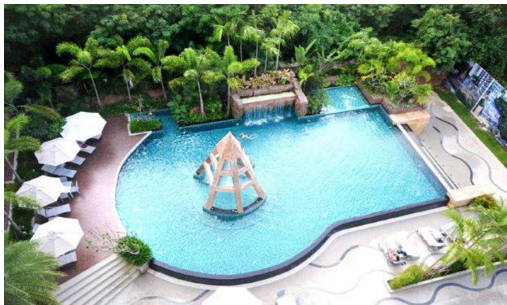

Club Royal - 2 Bed 2 Bath Ocean and Garden View (8th floor)

Pattaya, Na Kluea, Thailand

Reference: 12285

฿4,500,000

2 Bedrooms

2 Bathrooms

Condo