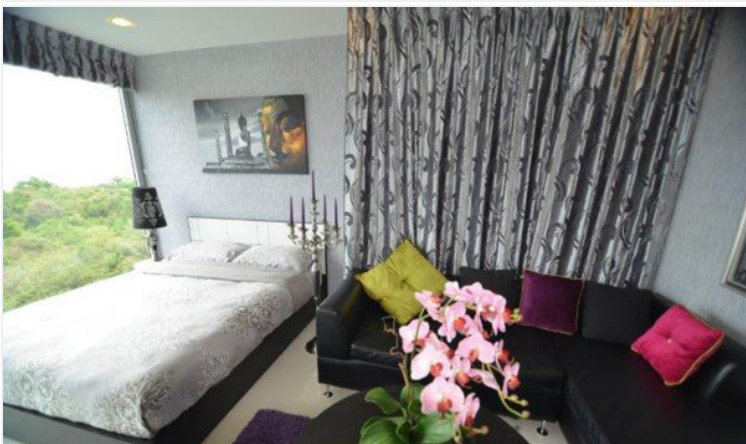

# Property Description

---

Club Royal is a low-rise condominium with a total of 515 units, located just 100 meters from Wong Amat Beach. The project blends the cool and carefree spirit of a seaside retreat with the comfort and convenience of chic city living. Highlighting a 1,000 sq.m lake lies throughout the project, environmental-friendly with a tropical garden and various trees, and on-site activities for all-aged residents. This 2-bedroom unit gives you a fully renovated and special affordable price in this prime location, coming with an Ocean view and Garden view. It has a wide space of 94 sqm and is fully furnished. The project also offers a full range of facilities to make the residents' lives convenient and extraordinary.

# Photo Gallery

---