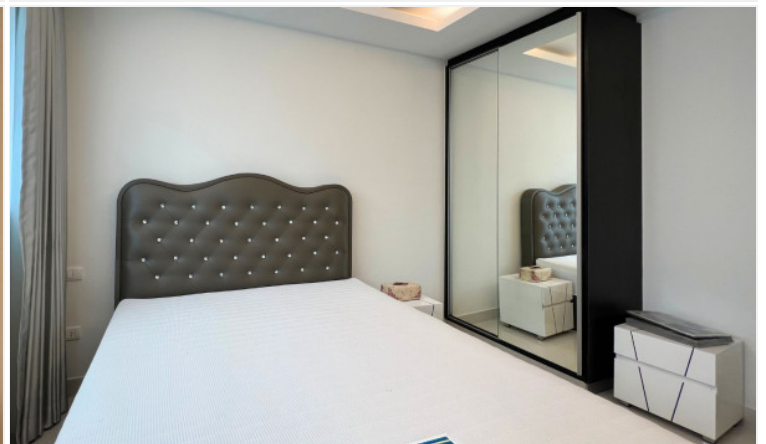

Club Royal - 2 Bed 2 Bath (5th Floor)

Pattaya, Bang Lamung, Thailand

Reference: 22815

฿3,800,000

2 Bedrooms

2 Bathrooms

Condo

Property Description

Club Royal is a low-rise condominium with a total of 515 units, located just 100 meters from Wong Amat Beach. The project blends the cool and carefree spirit of a seaside retreat with the comfort and convenience of chic city living. Highlighting a 1,000 sq.m lake lies throughout the project, environmental-friendly with a tropical garden and various trees, and on-site activities for all-aged residents. This 2 bedrooms 2 bathrooms is situated on the 5th floor of building D offering 38 Sqm. of living space. It comes fully furnished with European kitchen, a dining area, and living area. The project also offers a full range of facilities to make the residents' lives convenient and extraordinary. This unit is for sale in Thai name.

Photo Gallery

Property Details

- **Property Type:** Condo
- **Location:** Pattaya, Bang Lamung, Thailand
- **Internal Area:** 63.55m²
- **Price:** ฿3,800,000
- **Bedrooms:** 2
- **Bathrooms:** 2

Property Features