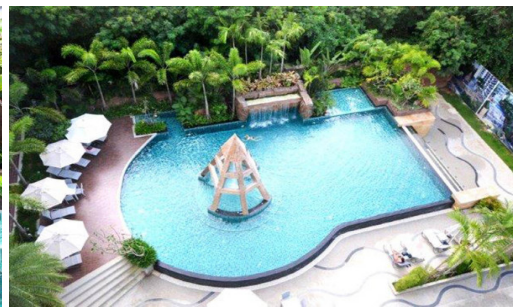

Club Royal - 1 Bed 1 Bath City View (6th floor)

Pattaya, Na Kluea, Thailand

Reference: 12615

฿1,850,000

1 Bedrooms

1 Bathrooms

Condo

Property Description

Club Royal is a low-rise condominium with a total of 515 units, located just 100 meters from Wong Amat Beach. The project blends the cool and carefree spirit of a seaside retreat with the comfort and convenience of chic city living. Highlighting a 1,000 sq.m lake lies throughout the project, environmental-friendly with a tropical garden and various trees, and on-site activities for all-aged residents. This 2-bedroom is in Building C, giving you a fully furnished with a relaxation of a city view on a space of 37.5 sqm. The project also offers a full range of facilities to make the residents' lives convenient and extraordinary.

Photo Gallery

Property Details

- **Property Type:** Condo
- **Location:** Pattaya, Na Kluea, Thailand
- **Internal Area:** 37.5m²
- **Land Area:** 8000m²
- **Price:** **฿1,850,000**
- **Bedrooms:** 1
- **Bathrooms:** 1