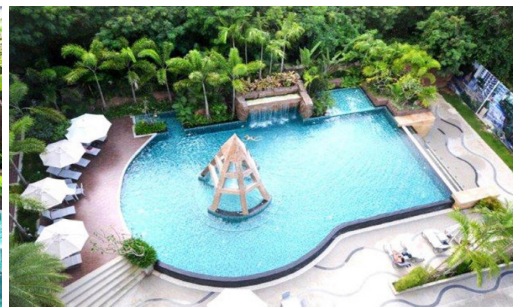

Club Royal - 1 Bed 1 Bath City View (6th floor)

Pattaya, Na Kluea, Thailand

Reference: 12615

฿1,850,000

Condo