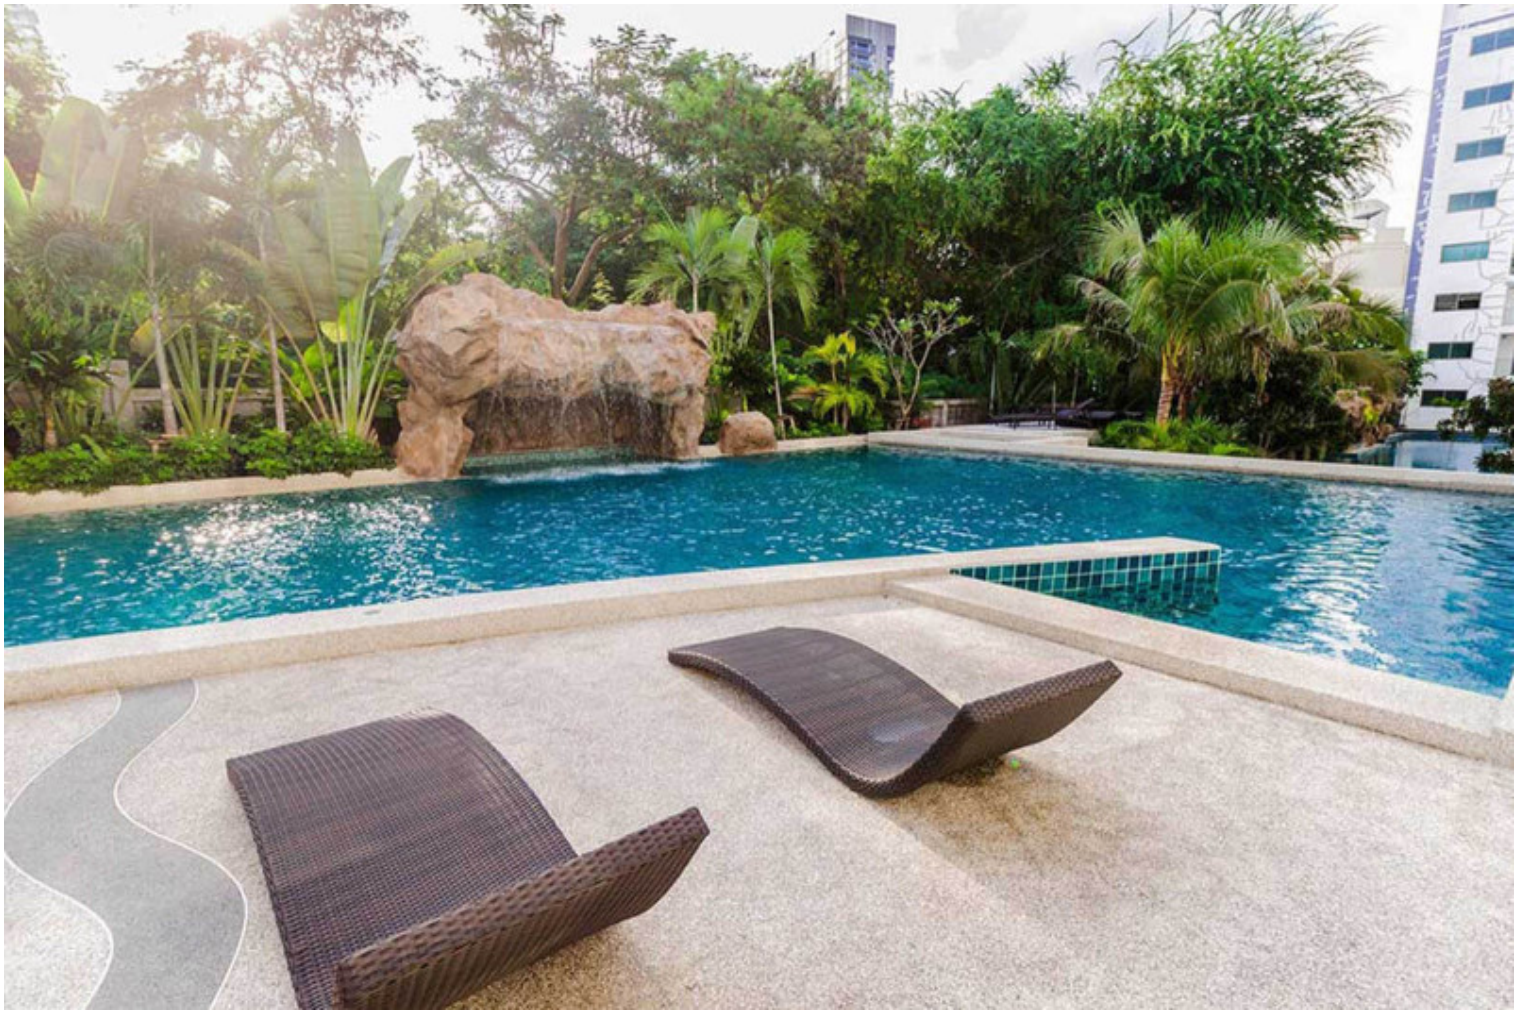

Club Royal - 1 Bed 1 Bath City View (6th floor)

Pattaya, Na Kluea, Thailand

Reference: 12615

฿1,850,000

1 Bedrooms

1 Bathrooms

Condo

Property Description

Club Royal is a low-rise condominium with a total of 515 units, located just 100 meters from Wong Amat Beach. The project blends the cool and carefree spirit of a seaside retreat with the comfort and convenience of chic city living. Highlighting a 1,000 sq.m lake lies throughout the project, environmental-friendly with a tropical garden and various trees, and on-site activities for all-aged residents. This 2-bedroom is in Building C, giving you a fully furnished with a relaxation of a city view on a space of 37.5 sqm. The project also offers a full range of facilities to make the residents' lives convenient and extraordinary.

Photo Gallery

Property Details

- **Property Type:** Condo
- **Location:** Pattaya, Na Kluea, Thailand
- **Internal Area:** 37.5m²
- **Land Area:** 8000m²
- **Price:** **฿1,850,000**
- **Bedrooms:** 1
- **Bathrooms:** 1