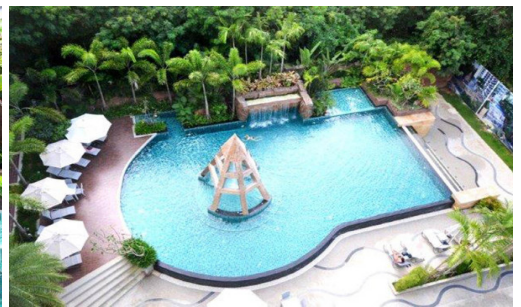

Club Royal - 2 Bed 2 Bath City and Pool View (4th floor)

Pattaya, Na Kluea, Thailand

Reference: 12558

฿3,650,000

2 Bedrooms

2 Bathrooms

Condo

Property Description

Club Royal is a low-rise condominium with a total of 515 units, located just 100 meters from Wong Amat Beach. The project blends the cool and carefree spirit of a seaside retreat with the comfort and convenience of chic city living. Highlighting a 1,000 sq.m lake lies throughout the project, environmental-friendly with a tropical garden and various trees, and on-site activities for all-aged residents. This 2-bedroom is a corner unit, gives you a fully furnished with a double relaxation of city and pool views on a space of 54 sqm. The project also offers a full range of facilities to make the residents' lives convenient and extraordinary.

Photo Gallery

Property Details

- **Property Type:** Condo
- **Location:** Pattaya, Na Kluea, Thailand
- **Internal Area:** 59m²
- **Land Area:** 8000m²
- **Price:** ฿3,650,000
- **Bedrooms:** 2
- **Bathrooms:** 2