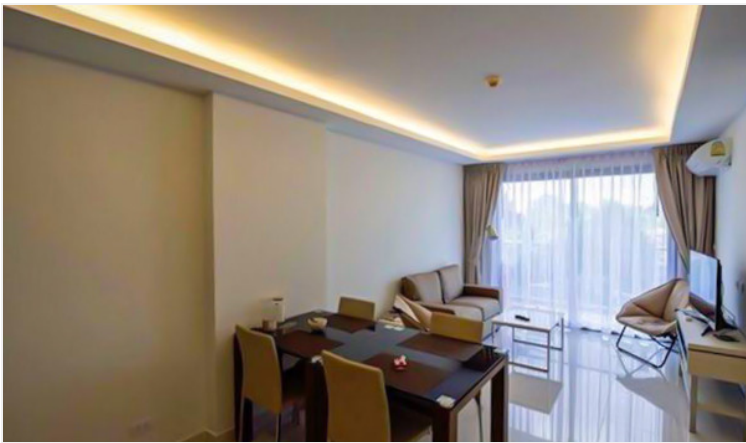

Club Royal - 2 Bed 2 Bath City and Pool View (4th floor)

Pattaya, Na Kluea, Thailand

Reference: 12558

฿3,650,000

2 Bedrooms

2 Bathrooms

Condo

Property Description

Club Royal is a low-rise condominium with a total of 515 units, located just 100 meters from Wong Amat Beach. The project blends the cool and carefree spirit of a seaside retreat with the comfort and convenience of chic city living. Highlighting a 1,000 sq.m lake lies throughout the project, environmental-friendly with a tropical garden and various trees, and on-site activities for all-aged residents. This 2-bedroom is a corner unit, gives you a fully furnished with a double relaxation of city and pool views on a space of 54 sqm. The project also offers a full range of facilities to make the residents' lives convenient and extraordinary.

Photo Gallery

Property Details

- **Property Type:** Condo
- **Location:** Pattaya, Na Kluea, Thailand
- **Internal Area:** 59m²
- **Land Area:** 8000m²
- **Price:** ฿3,650,000
- **Bedrooms:** 2
- **Bathrooms:** 2