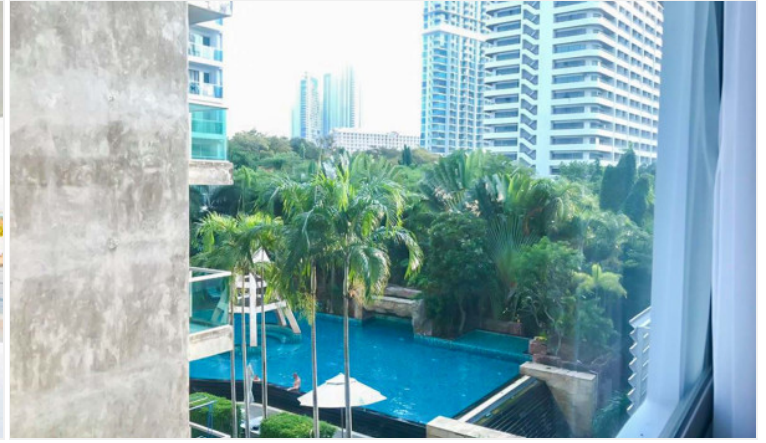

Club Royal - 2 Bed 2 Bath City and Pool View (4th floor)

Pattaya, Na Kluea, Thailand

Reference: 12558

฿3,650,000

2 Bedrooms

2 Bathrooms

Condo

Property Description

Club Royal is a low-rise condominium with a total of 515 units, located just 100 meters from Wong Amat Beach. The project blends the cool and carefree spirit of a seaside retreat with the comfort and convenience of chic city living. Highlighting a 1,000 sq.m lake lies throughout the project, environmental-friendly with a tropical garden and various trees, and on-site activities for all-aged residents. This 2-bedroom is a corner unit, gives you a fully furnished with a double relaxation of city and pool views on a space of 54 sqm. The project also offers a full range of facilities to make the residents' lives convenient and extraordinary.

Photo Gallery

Property Details

- **Property Type:** Condo
- **Location:** Pattaya, Na Kluea, Thailand
- **Internal Area:** 59m²
- **Land Area:** 8000m²
- **Price:** ฿3,650,000
- **Bedrooms:** 2
- **Bathrooms:** 2