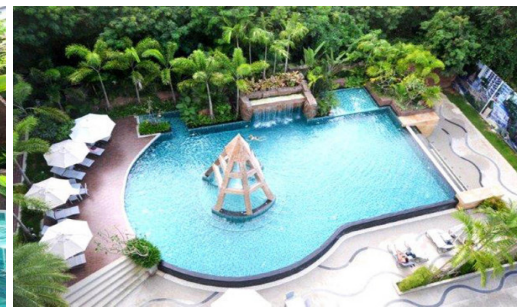

Club Royal - 1 Bed 1 Bath Type D01

Pattaya, Na Kluea, Thailand

Reference: 10747

฿2,249,000

1 Bedrooms

1 Bathrooms

Condo