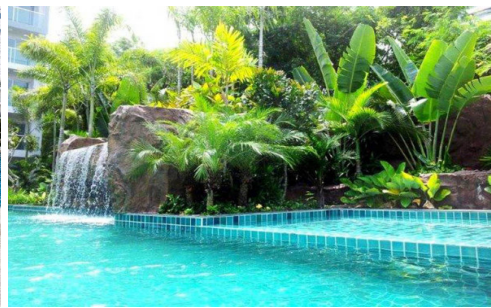

Club Royal - 1 Bed 1 Bath Type D01

Pattaya, Na Kluea, Thailand

Reference: 10747

฿2,249,000

1 Bedrooms

1 Bathrooms

Condo