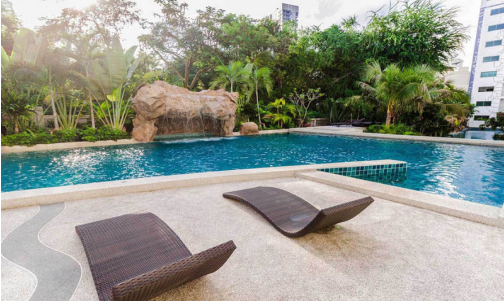

Club Royal - 1 Bed 1 Bath Type D01

Pattaya, Na Kluea, Thailand

Reference: 10747

฿2,249,000

1 Bedrooms