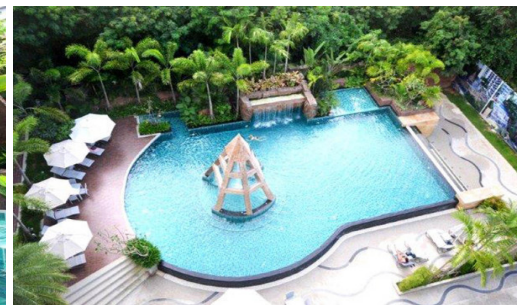

Club Royal - 1 Bed 1 Bath Type B101

Pattaya, Na Kluea, Thailand

Reference: 10794

฿2,219,000

1 Bedrooms

1 Bathrooms

Condo