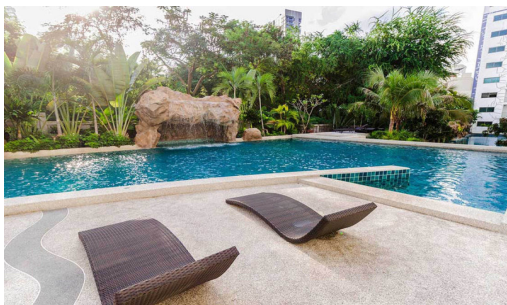

Club Royal - 1 Bed 1 Bath Type B101

Pattaya, Na Kluea, Thailand

Reference: 10794

฿2,219,000

1 Bedrooms