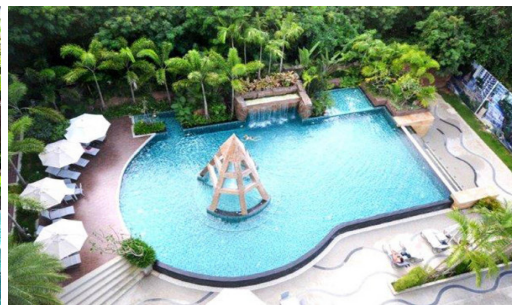

Club Royal - 1 Bed 1 Bath Type B101

Pattaya, Na Kluea, Thailand

Reference: 10794

฿2,219,000

Condo