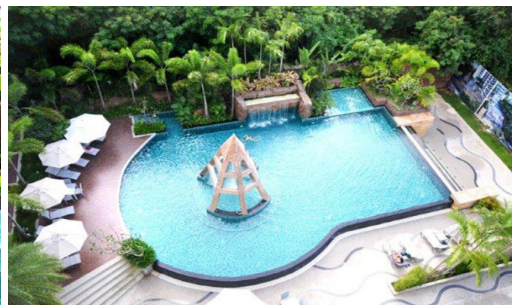

Club Royal - 1 Bed 1 Bath Type B101

Pattaya, Na Kluea, Thailand

Reference: 10794

฿2,219,000

Condo