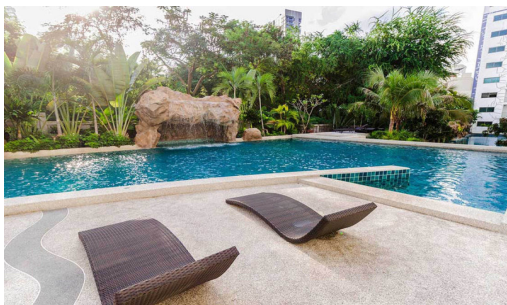

Club Royal - 1 Bed 1 Bath Type B101

Pattaya, Na Kluea, Thailand

Reference: 10794

฿2,219,000

1 Bedrooms

1 Bathrooms

Condo