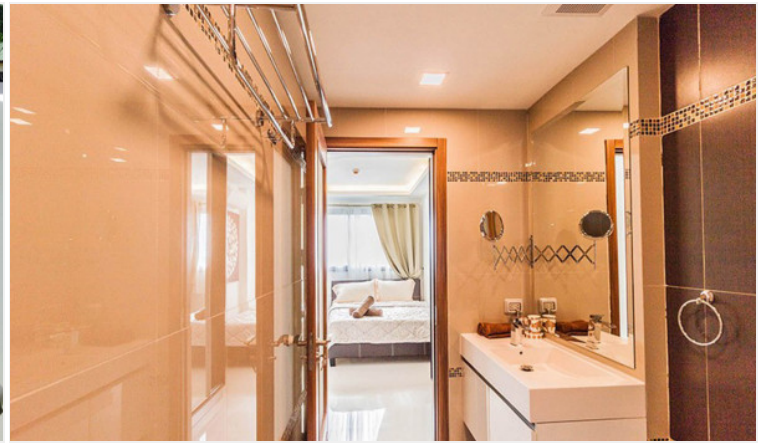

Club Royal - 1 Bed 1 Bath Type A10

Pattaya, Na Kluea, Thailand

Reference: 10808

฿2,899,000

1 Bedrooms

1 Bathrooms

Condo

Property Description

Club Royal is a low-rise condominium with a total of 515 units, located just 100 meters from Wong Amat Beach. The project blends the cool and carefree spirit of a seaside retreat with the comfort and convenience of chic city living. Highlighting a 1,000 sq.m lake lies throughout the project, environmental-friendly with a tropical garden and various trees, and on-site activities for all-aged residents. The project also offers a full range of facilities to make the residents' lives convenient and extraordinary.

Photo Gallery

Property Details

- **Property Type:** Condo
- **Location:** Pattaya, Na Kluea, Thailand
- **Internal Area:** 58m²
- **Land Area:** 8000m²
- **Price:** ฿2,899,000
- **Bedrooms:** 1
- **Bathrooms:** 1