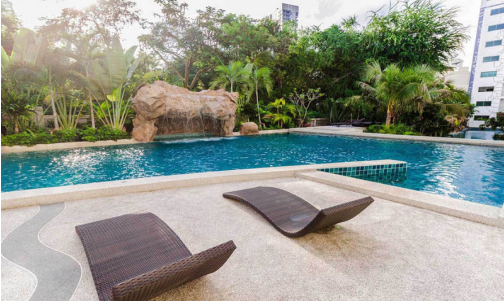

Club Royal - 1 Bed 1 Bath Type A10

Pattaya, Na Kluea, Thailand

Reference: 10808

฿2,899,000

1 Bedrooms