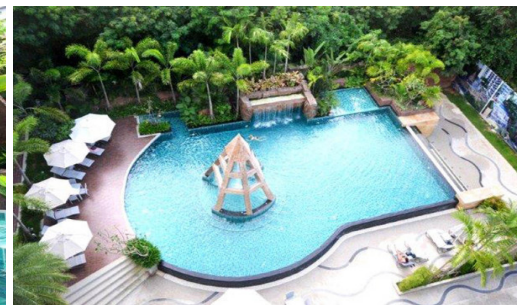

Club Royal - 1 Bed 1 Bath Type A06

Pattaya, Bang Lamung, Thailand

Reference: 10796

฿3,649,000

1 Bedrooms

1 Bathrooms

Condo

Property Description

Club Royal is a low-rise condominium with a total of 515 units, located just 100 meters from Wong Amat Beach. The project blends the cool and carefree spirit of a seaside retreat with the comfort and convenience of chic city living. Highlighting a 1,000 sq.m lake lies throughout the project, environmental-friendly with a tropical garden and various trees, and on-site activities for all-aged residents. The project also offers a full range of facilities to make the residents' lives convenient and extraordinary.

Photo Gallery

Property Details

- **Property Type:** Condo
- **Location:** Pattaya, Bang Lamung, Thailand
- **Internal Area:** 61m²
- **Land Area:** 8000m²
- **Price:** ฿3,649,000
- **Bedrooms:** 1
- **Bathrooms:** 1

Property Features

- Security
- Gym
- Sauna
- Swimming Pool

Location