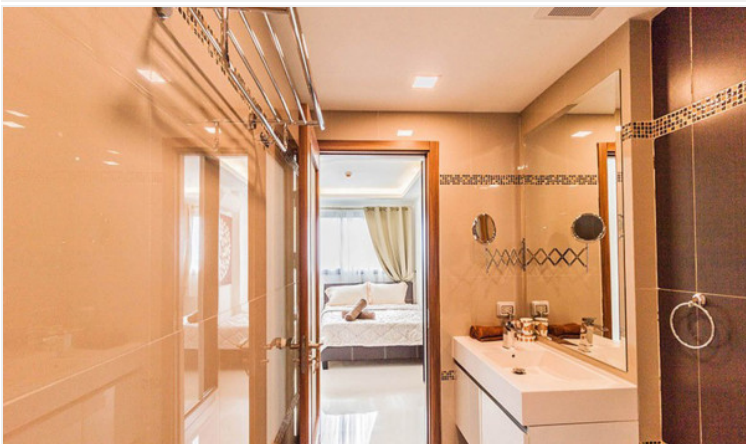

Club Royal - 1 Bed 1 Bath Type A06

Pattaya, Na Kluea, Thailand

Reference: 10796

฿3,649,000

1 Bedrooms

1 Bathrooms

Condo

Property Description

Club Royal is a low-rise condominium with a total of 515 units, located just 100 meters from Wong Amat Beach. The project blends the cool and carefree spirit of a seaside retreat with the comfort and convenience of chic city living. Highlighting a 1,000 sq.m lake lies throughout the project, environmental-friendly with a tropical garden and various trees, and on-site activities for all-aged residents. The project also offers a full range of facilities to make the residents' lives convenient and extraordinary.

Photo Gallery

Property Details

- **Property Type:** Condo
- **Location:** Pattaya, Na Kluea, Thailand
- **Internal Area:** 61m²
- **Land Area:** 8000m²
- **Price:** ฿3,649,000
- **Bedrooms:** 1
- **Bathrooms:** 1