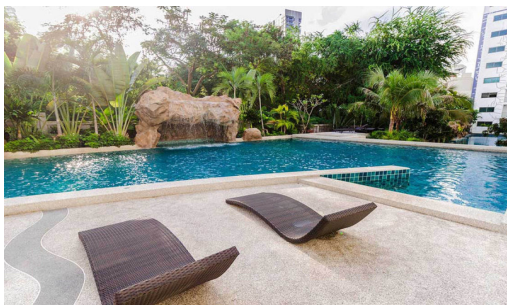

Club Royal - 1 Bed 1 Bath Type A06

Pattaya, Bang Lamung, Thailand

Reference: 10796

฿3,649,000

1 Bedrooms

1 Bathrooms

Condo

Property Description

Club Royal is a low-rise condominium with a total of 515 units, located just 100 meters from Wong Amat Beach. The project blends the cool and carefree spirit of a seaside retreat with the comfort and convenience of chic city living. Highlighting a 1,000 sq.m lake lies throughout the project, environmental-friendly with a tropical garden and various trees, and on-site activities for all-aged residents. The project also offers a full range of facilities to make the residents' lives convenient and extraordinary.

Photo Gallery

Property Details

- **Property Type:** Condo
- **Location:** Pattaya, Bang Lamung, Thailand
- **Internal Area:** 61m²
- **Land Area:** 8000m²
- **Price:** ฿3,649,000
- **Bedrooms:** 1
- **Bathrooms:** 1

Property Features

- Security
- Gym
- Sauna
- Swimming Pool

Location