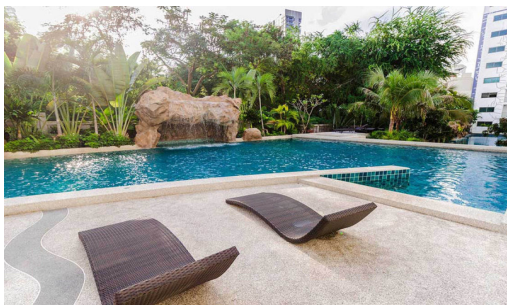

Club Royal - 1 Bed 1 Bath Type A06

Pattaya, Na Kluea, Thailand

Reference: 10796

฿3,649,000

1 Bedrooms