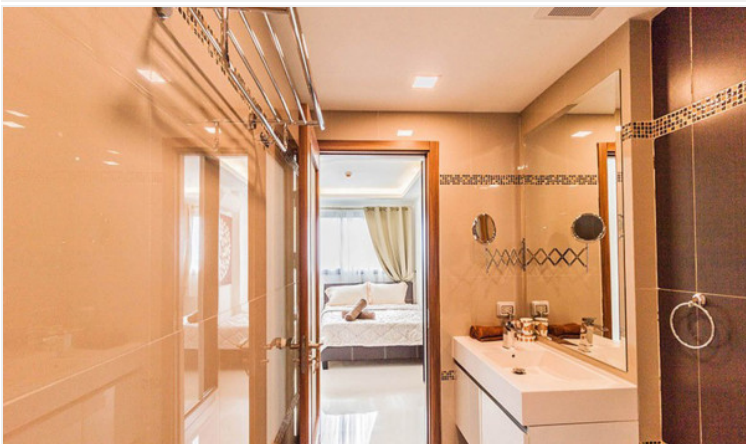

Club Royal - 1 Bed 1 Bath Type A06

Pattaya, Bang Lamung, Thailand

Reference: 10796

฿3,649,000

1 Bedrooms

1 Bathrooms

Condo

Property Description

Club Royal is a low-rise condominium with a total of 515 units, located just 100 meters from Wong Amat Beach. The project blends the cool and carefree spirit of a seaside retreat with the comfort and convenience of chic city living. Highlighting a 1,000 sq.m lake lies throughout the project, environmental-friendly with a tropical garden and various trees, and on-site activities for all-aged residents. The project also offers a full range of facilities to make the residents' lives convenient and extraordinary.

Photo Gallery

Property Details

- **Property Type:** Condo
- **Location:** Pattaya, Bang Lamung, Thailand
- **Internal Area:** 61m²
- **Land Area:** 8000m²
- **Price:** ฿3,649,000
- **Bedrooms:** 1
- **Bathrooms:** 1