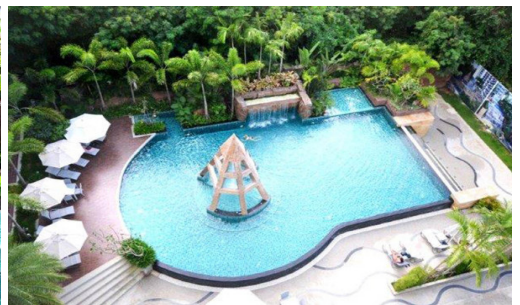

Club Royal - 1 Bed 1 Bath Type A06

Pattaya, Na Kluea, Thailand

Reference: 10796

฿3,649,000

1 Bedrooms

1 Bathrooms

Condo

Property Description

Club Royal is a low-rise condominium with a total of 515 units, located just 100 meters from Wong Amat Beach. The project blends the cool and carefree spirit of a seaside retreat with the comfort and convenience of chic city living. Highlighting a 1,000 sq.m lake lies throughout the project, environmental-friendly with a tropical garden and various trees, and on-site activities for all-aged residents. The project also offers a full range of facilities to make the residents' lives convenient and extraordinary.

Photo Gallery

Property Details

- **Property Type:** Condo
- **Location:** Pattaya, Na Kluea, Thailand
- **Internal Area:** 61m²
- **Land Area:** 8000m²
- **Price:** ฿3,649,000
- **Bedrooms:** 1
- **Bathrooms:** 1

Property Features

- Security
- Gym
- Sauna
- Swimming Pool

Location