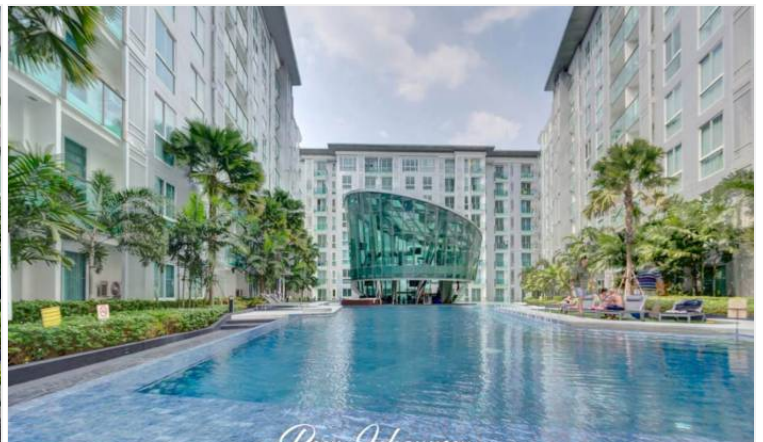

Situated in the vibrant core of Pattaya, City Center Residence provides unparalleled access to the city's bustling streets, top-tier shopping centers, exquisite dining venues, and the famed Pattaya Beach. Residents will enjoy the convenience of city living, with everything they need just a stone's throw away, including reputable schools, lush parks, and efficient public transportation links.

City Center Residence boasts a range of condominium units, from cozy studios to spacious two-bedroom apartments, each meticulously designed to maximize comfort and style. With sizes varying to accommodate any lifestyle, these units feature open-plan living areas, modern kitchens, and private balconies offering breathtaking views of the cityscape.

This newly developed project shines with its contemporary architecture and high-quality finishes. Residents can indulge in a wealth of amenities, including a large swimming pool, a fully-equipped fitness center, lush gardens, and a luxurious lounge area. Added conveniences include 24-hour security, covered parking, and on-site management services, ensuring a safe and hassle-free living environment.

Photo Gallery