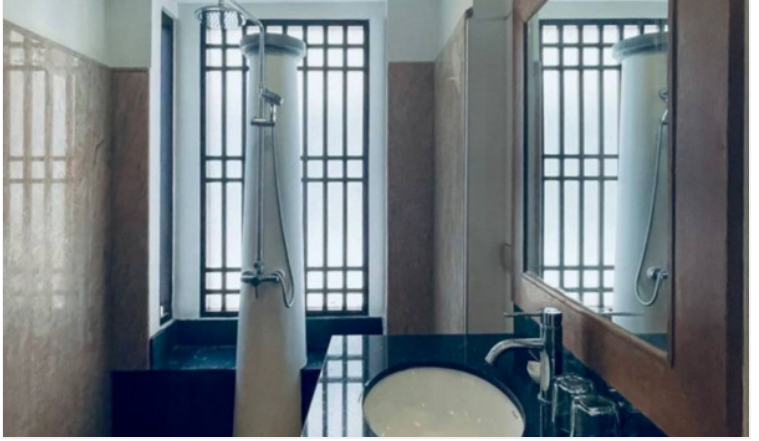

Chateau Dale 5 Bedrooms 6 Bathrooms Private Pool

Pattaya, South Pattaya, Thailand

Reference: 19046

฿19,900,000

5 Bedrooms

6 Bathrooms

Villa

Property Description

This house is located in Chateau Dale Thabali Village, literally in the middle of Pattaya, only a few minutes away from Jomtien beach, Pratamnak area or Central Pattaya, as well as Sukhumvit Rd. This Villa sitting on plot of land of 90 sq. wah, consists of 5 bedrooms and 6 bathrooms, kitchen, dining area, living area private swimming pool with jacuzzi and 2 cars parking.

Photo Gallery

Property Details

- **Property Type:** Villa
- **Location:** Pattaya, South Pattaya, Thailand
- **Internal Area:** 200m²
- **Land Area:** 360m²
- **Price:** **฿19,900,000**
- **Bedrooms:** 5
- **Bathrooms:** 6