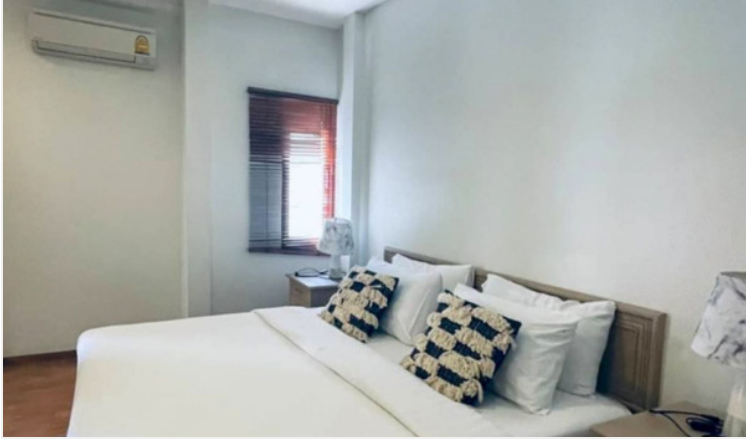

Chateau Dale 5 Bedrooms 6 Bathrooms Private Pool

Pattaya, South Pattaya, Thailand

Reference: 19046

฿19,900,000

5 Bedrooms

6 Bathrooms

Villa

Property Description

This house is located in Chateau Dale Thabali Village, literally in the middle of Pattaya, only a few minutes away from Jomtien beach, Pratamnak area or Central Pattaya, as well as Sukhumvit Rd. This Villa sitting on plot of land of 90 sq. wah, consists of 5 bedrooms and 6 bathrooms, kitchen, dining area, living area private swimming pool with jacuzzi and 2 cars parking.

Photo Gallery

Property Details

- **Property Type:** Villa
- **Location:** Pattaya, South Pattaya, Thailand
- **Internal Area:** 200m²
- **Land Area:** 360m²
- **Price:** **฿19,900,000**
- **Bedrooms:** 5
- **Bathrooms:** 6