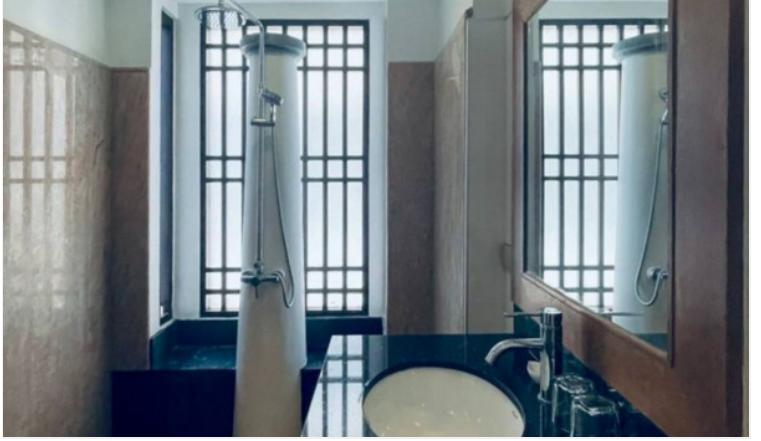

Chateau Dale 5 Bedrooms 6 Bathrooms Private Pool

Pattaya, South Pattaya, Thailand

Reference: 19046

฿19,900,000

5 Bedrooms

6 Bathrooms

Villa

Property Description

This house is located in Chateau Dale Thabali Village, literally in the middle of Pattaya, only a few minutes away from Jomtien beach, Pratamnak area or Central Pattaya, as well as Sukhumvit Rd. This Villa sitting on plot of land of 90 sq. wah, consists of 5 bedrooms and 6 bathrooms, kitchen, dining area, living area private swimming pool with jacuzzi and 2 cars parking.

Photo Gallery

Property Details

- **Property Type:** Villa
- **Location:** Pattaya, South Pattaya, Thailand
- **Internal Area:** 200m²
- **Land Area:** 360m²
- **Price:** **฿19,900,000**
- **Bedrooms:** 5
- **Bathrooms:** 6