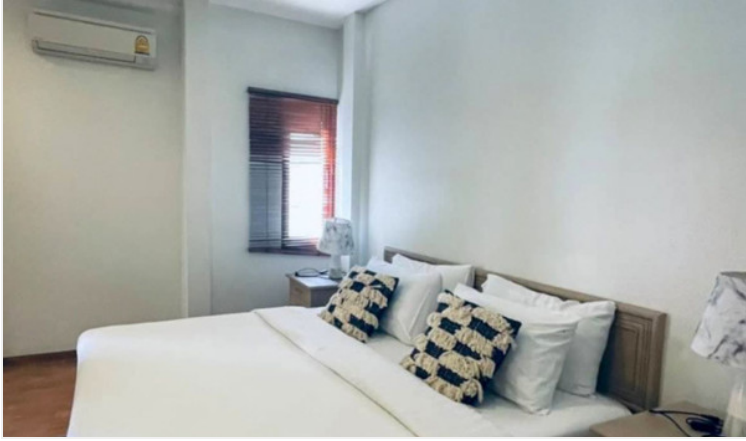

Chateau Dale 5 Bedrooms 6 Bathrooms Private Pool

Pattaya, South Pattaya, Thailand

Reference: 19046

฿100,000 per month

5 Bedrooms

6 Bathrooms

Villa

Property Description

This house is located in Chateau Dale Thabali Village, literally in the middle of Pattaya, only a few minutes away from Jomtien beach, Pratamnak area or Central Pattaya, as well as Sukhumvit Rd. This Villa sitting on plot of land of 90 sq. wah, consists of 5 bedrooms and 6 bathrooms, kitchen, dining area, living area private swimming pool with jacuzzi and 2 cars parking.

Photo Gallery

Property Details

- **Property Type:** Villa
- **Location:** Pattaya, South Pattaya, Thailand
- **Internal Area:** 200m²
- **Land Area:** 360m²
- **Price:** **฿100,000 per month**
- **Bedrooms:** 5
- **Bathrooms:** 6