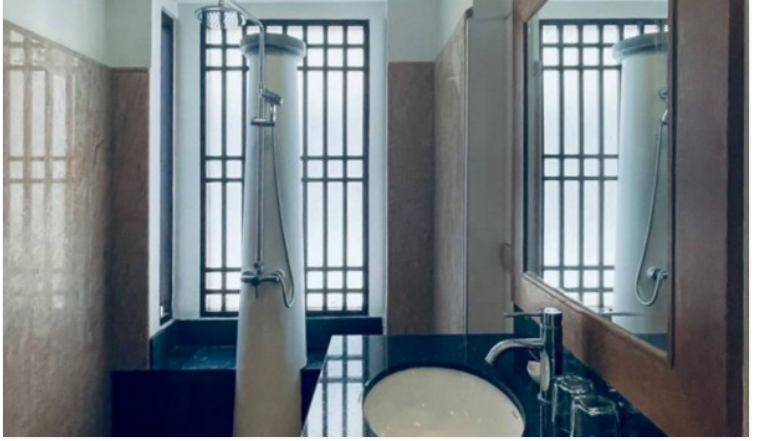

Chateau Dale 5 Bedrooms 6 Bathrooms Private Pool

Pattaya, South Pattaya, Thailand

Reference: 19046

฿100,000 per month

5 Bedrooms

6 Bathrooms

Villa

Property Description

This house is located in Chateau Dale Thabali Village, literally in the middle of Pattaya, only a few minutes away from Jomtien beach, Pratamnak area or Central Pattaya, as well as Sukhumvit Rd. This Villa sitting on plot of land of 90 sq. wah, consists of 5 bedrooms and 6 bathrooms, kitchen, dining area, living area private swimming pool with jacuzzi and 2 cars parking.

Photo Gallery

Property Details

- **Property Type:** Villa
- **Location:** Pattaya, South Pattaya, Thailand
- **Internal Area:** 200m²
- **Land Area:** 360m²
- **Price:** **฿100,000 per month**
- **Bedrooms:** 5
- **Bathrooms:** 6