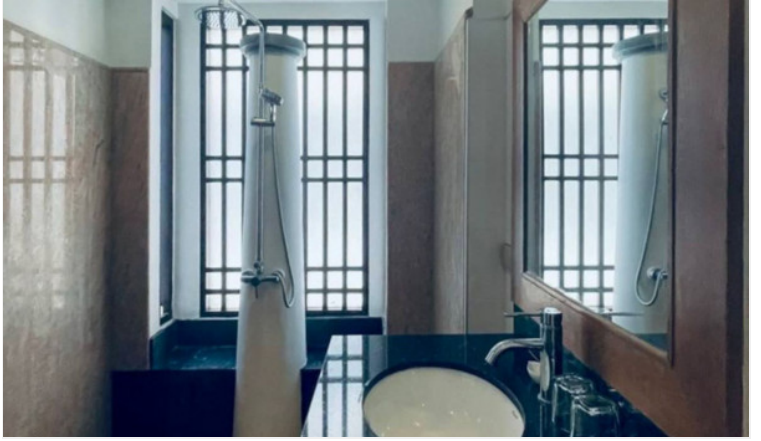

Chateau Dale 5 Bedrooms 6 Bathrooms Private Pool

Pattaya, South Pattaya, Thailand

Reference: 19046

฿100,000 per month

5 Bedrooms

6 Bathrooms

Villa

Property Description

This house is located in Chateau Dale Thabali Village, literally in the middle of Pattaya, only a few minutes away from Jomtien beach, Pratamnak area or Central Pattaya, as well as Sukhumvit Rd. This Villa sitting on plot of land of 90 sq. wah, consists of 5 bedrooms and 6 bathrooms, kitchen, dining area, living area private swimming pool with jacuzzi and 2 cars parking.

Photo Gallery

Property Details

- **Property Type:** Villa
- **Location:** Pattaya, South Pattaya, Thailand
- **Internal Area:** 200m²
- **Land Area:** 360m²
- **Price:** **฿100,000 per month**
- **Bedrooms:** 5
- **Bathrooms:** 6