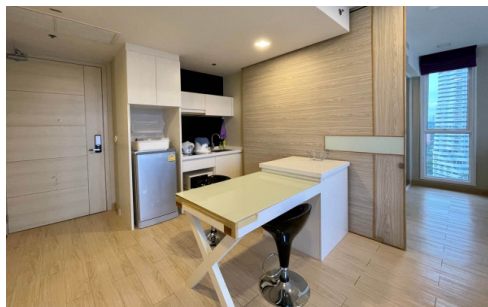

Cetus Beachfront - 1 Bed 1 Bath Sea View (14th floor)

Pattaya, Jomtien, Thailand

Reference: 6697

฿4,200,000

1 Bedrooms

1 Bathrooms

Condo

Property Description

A luxurious condominium comprises 49-story and 5-story buildings with a total of 310 units. Cetus Beachfront Condominium is located on the quiet seaside of Jomtien Beach. All units are designed with the concept of relaxation, privacy, and tranquility. It is a place to admire the stunning panoramic sea views from the beginning of Jomtien Beach to the end of Na Jomtien Beach. The project offers full facilities for the most convenient living including a large beachfront pool, infinity-edge sky pool, steam room, gym, playroom, and rooftop garden in addition to the local attractions within reach.

Photo Gallery

Property Details

- **Property Type:** Condo
- **Location:** Pattaya, Jomtien, Thailand
- **Internal Area:** 40m²
- **Land Area:** 5000m²
- **Price:** ~~฿~~**4,200,000**
- **Bedrooms:** 1
- **Bathrooms:** 1