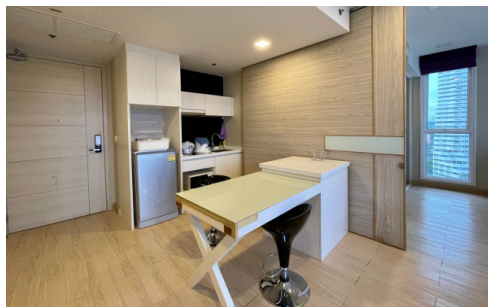

Cetus Beachfront - 1 Bed 1 Bath Sea View (14th floor)

Pattaya, Jomtien, Thailand

Reference: 6697

฿4,200,000

1 Bedrooms

1 Bathrooms

Condo

Property Description

A luxurious condominium comprises 49-story and 5-story buildings with a total of 310 units. Cetus Beachfront Condominium is located on the quiet seaside of Jomtien Beach. All units are designed with the concept of relaxation, privacy, and tranquility. It is a place to admire the stunning panoramic sea views from the beginning of Jomtien Beach to the end of Na Jomtien Beach. The project offers full facilities for the most convenient living including a large beachfront pool, infinity-edge sky pool, steam room, gym, playroom, and rooftop garden in addition to the local attractions within reach.

Photo Gallery

Property Details

- **Property Type:** Condo
- **Location:** Pattaya, Jomtien, Thailand
- **Internal Area:** 40m²
- **Land Area:** 5000m²
- **Price:** ฿4,200,000
- **Bedrooms:** 1
- **Bathrooms:** 1