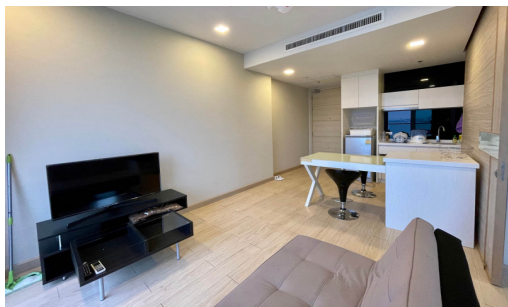

Cetus Beachfront - 1 Bed 1 Bath Sea View (14th floor)

Pattaya, Jomtien, Thailand

Reference: 6697

฿4,200,000

1 Bedrooms

1 Bathrooms

Condo

Property Description

A luxurious condominium comprises 49-story and 5-story buildings with a total of 310 units. Cetus Beachfront Condominium is located on the quiet seaside of Jomtien Beach. All units are designed with the concept of relaxation, privacy, and tranquility. It is a place to admire the stunning panoramic sea views from the beginning of Jomtien Beach to the end of Na Jomtien Beach. The project offers full facilities for the most convenient living including a large beachfront pool, infinity-edge sky pool, steam room, gym, playroom, and rooftop garden in addition to the local attractions within reach.

Photo Gallery

Property Details

- **Property Type:** Condo
- **Location:** Pattaya, Jomtien, Thailand
- **Internal Area:** 40m²
- **Land Area:** 5000m²
- **Price:** ~~฿~~**4,200,000**
- **Bedrooms:** 1
- **Bathrooms:** 1