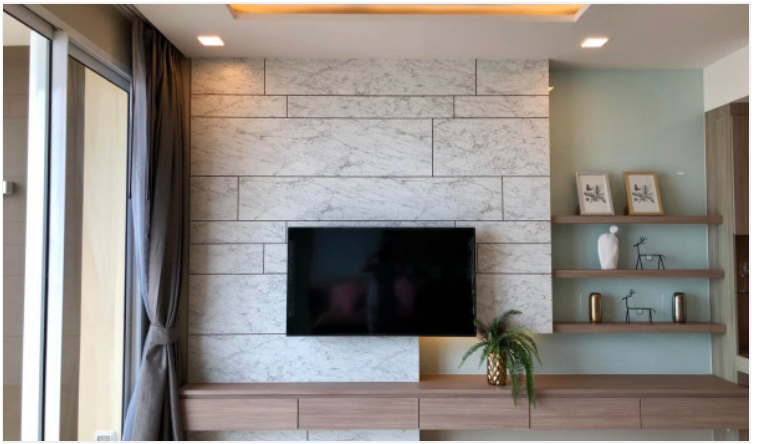

Cetus Beachfront - 1 Bed 1 Bath Sea View (15th floor)

Pattaya, Jomtien, Thailand

Reference: 6705

฿7,490,000

1 Bedrooms

1 Bathrooms

Condo

Property Description

A luxurious condominium comprises 49-story and 5-story buildings with a total of 310 units. Cetus Beachfront Condominium is located on the quiet seaside of Jomtien Beach. All units are designed with the concept of relaxation, privacy, and tranquility. It is a place to admire the stunning panoramic sea views from the beginning of Jomtien Beach to the end of Na Jomtien Beach. The project offers full facilities for the most convenient living including a large beachfront pool, infinity-edge sky pool, steam room, gym, playroom, and rooftop garden in addition to the local attractions within reach.

Photo Gallery

Property Details

- **Property Type:** Condo
- **Location:** Pattaya, Jomtien, Thailand
- **Internal Area:** 55m²
- **Land Area:** 5000m²
- **Price:** **฿7,490,000**
- **Bedrooms:** 1
- **Bathrooms:** 1