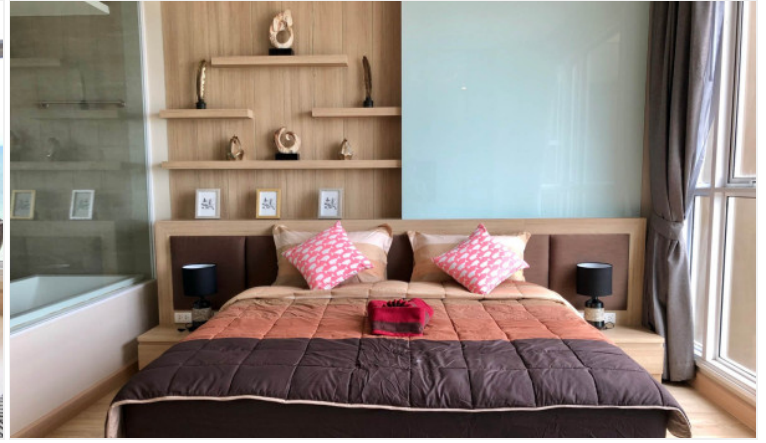

Cetus Beachfront - 1 Bed 1 Bath Sea View (15th floor)

Pattaya, Jomtien, Thailand

Reference: 6705

฿7,490,000

1 Bedrooms

1 Bathrooms

Condo

Property Description

A luxurious condominium comprises 49-story and 5-story buildings with a total of 310 units. Cetus Beachfront Condominium is located on the quiet seaside of Jomtien Beach. All units are designed with the concept of relaxation, privacy, and tranquility. It is a place to admire the stunning panoramic sea views from the beginning of Jomtien Beach to the end of Na Jomtien Beach. The project offers full facilities for the most convenient living including a large beachfront pool, infinity-edge sky pool, steam room, gym, playroom, and rooftop garden in addition to the local attractions within reach.

Photo Gallery

Property Details

- **Property Type:** Condo
- **Location:** Pattaya, Jomtien, Thailand
- **Internal Area:** 55m²
- **Land Area:** 5000m²
- **Price:** **฿7,490,000**
- **Bedrooms:** 1
- **Bathrooms:** 1