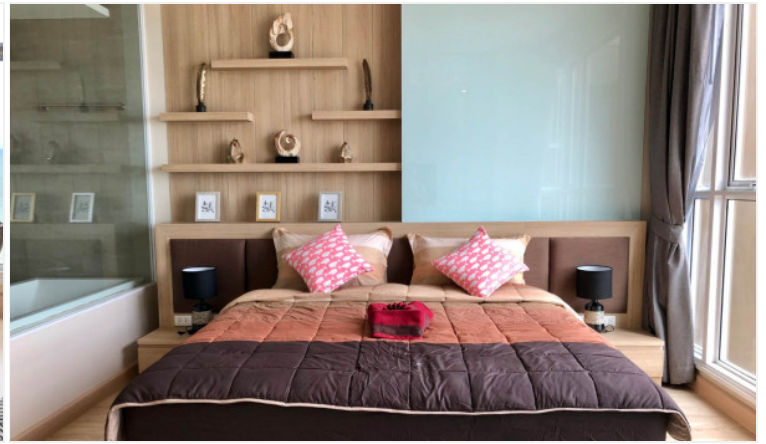

Cetus Beachfront - 1 Bed 1 Bath Sea View (15th floor)

Pattaya, Jomtien, Thailand

Reference: 6705

฿7,490,000

1 Bedrooms

1 Bathrooms

Condo

Property Description

A luxurious condominium comprises 49-story and 5-story buildings with a total of 310 units. Cetus Beachfront Condominium is located on the quiet seaside of Jomtien Beach. All units are designed with the concept of relaxation, privacy, and tranquility. It is a place to admire the stunning panoramic sea views from the beginning of Jomtien Beach to the end of Na Jomtien Beach. The project offers full facilities for the most convenient living including a large beachfront pool, infinity-edge sky pool, steam room, gym, playroom, and rooftop garden in addition to the local attractions within reach.

Photo Gallery

Property Details

- **Property Type:** Condo
- **Location:** Pattaya, Jomtien, Thailand
- **Internal Area:** 55m²
- **Land Area:** 5000m²
- **Price:** **฿7,490,000**
- **Bedrooms:** 1
- **Bathrooms:** 1