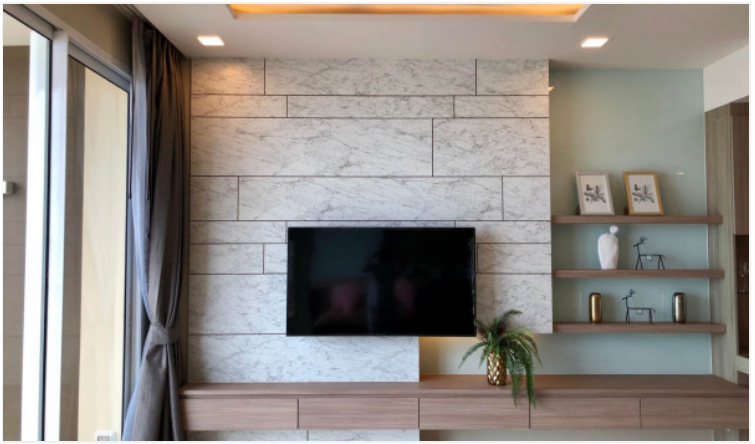

Cetus Beachfront - 1 Bed 1 Bath Sea View (15th floor)

Pattaya, Jomtien, Thailand

Reference: 6705

฿7,490,000

1 Bedrooms

1 Bathrooms

Condo

Property Description

A luxurious condominium comprises 49-story and 5-story buildings with a total of 310 units. Cetus Beachfront Condominium is located on the quiet seaside of Jomtien Beach. All units are designed with the concept of relaxation, privacy, and tranquility. It is a place to admire the stunning panoramic sea views from the beginning of Jomtien Beach to the end of Na Jomtien Beach. The project offers full facilities for the most convenient living including a large beachfront pool, infinity-edge sky pool, steam room, gym, playroom, and rooftop garden in addition to the local attractions within reach.

Photo Gallery

Property Details

- **Property Type:** Condo
- **Location:** Pattaya, Jomtien, Thailand
- **Internal Area:** 55m²
- **Land Area:** 5000m²
- **Price:** **฿7,490,000**
- **Bedrooms:** 1
- **Bathrooms:** 1