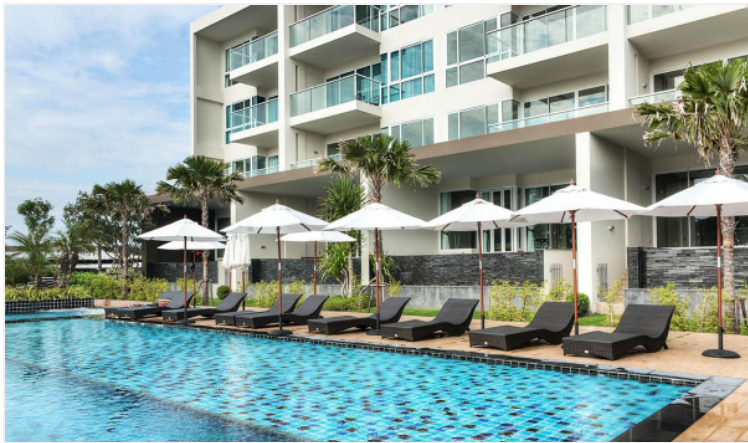

Property Description

A luxurious condominium comprises 49-story and 5-story buildings with a total of 310 units. Cetus Beachfront Condominium is located on the quiet seaside of Jomtien Beach. All units are designed with the concept of relaxation, privacy, and tranquility. It is a place to admire the stunning panoramic sea views from the beginning of Jomtien Beach to the end of Na Jomtien Beach. The project offers full facilities for the most convenient living including a large beachfront pool, infinity-edge sky pool, steam room, gym, playroom, and rooftop garden in addition to the local attractions within reach.

Photo Gallery