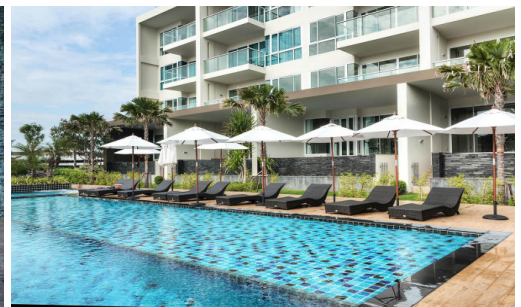

Cetus Beachfront - 3 Bed 2 Bath Sea View (17th floor)

Pattaya, Jomtien, Thailand

Reference: 7447

฿10,800,000

Condo