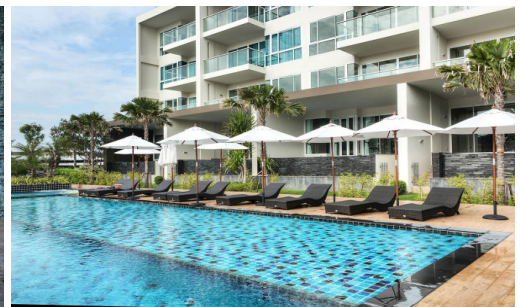

Cetus Beachfront - 3 Bed 2 Bath Sea View (15th floor)

Pattaya, Jomtien, Thailand

Reference: 7433

฿18,500,000

3 Bedrooms

2 Bathrooms

Condo

Property Description

A luxurious condominium comprises 49-story and 5-story buildings with a total of 310 units. Cetus Beachfront Condominium is located on the quiet seaside of Jomtien Beach. All units are designed with the concept of relaxation, privacy, and tranquility. It is a place to admire the stunning panoramic sea views from the beginning of Jomtien Beach to the end of Na Jomtien Beach. The project offers full facilities for the most convenient living including a large beachfront pool, infinity-edge sky pool, steam room, gym, playroom, and rooftop garden in addition to the local attractions within reach.

Photo Gallery

Property Details

- **Property Type:** Condo
- **Location:** Pattaya, Jomtien, Thailand
- **Internal Area:** 129m²
- **Land Area:** 5000m²
- **Price:** **฿18,500,000**
- **Bedrooms:** 3
- **Bathrooms:** 2

Property Features

- Security
- Gym
- Sauna
- Swimming Pool

Location