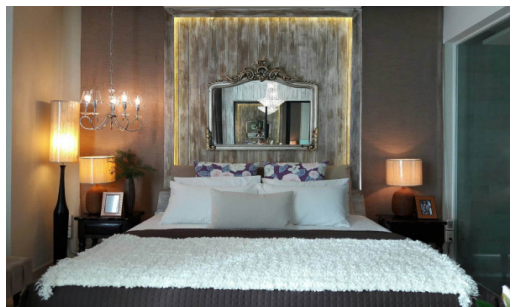

Cetus Beachfront - 1 Bed 1 Bath (9th floor)

Pattaya, Jomtien, Thailand

Reference: 6683

฿5,200,000

1 Bedrooms

1 Bathrooms

Condo

Property Description

A luxurious condominium comprises 49-story and 5-story buildings with a total of 310 units. Cetus Beachfront Condominium is located on the quiet seaside of Jomtien Beach. All units are designed with the concept of relaxation, privacy, and tranquility. It is a place to admire the stunning panoramic sea views from the beginning of Jomtien Beach to the end of Na Jomtien Beach. The project offers full facilities for the most convenient living including a large beachfront pool, infinity-edge sky pool, steam room, gym, playroom, and rooftop garden in addition to the local attractions within reach.

Photo Gallery

Property Details

- **Property Type:** Condo
- **Location:** Pattaya, Jomtien, Thailand
- **Internal Area:** 40m²
- **Land Area:** 5000m²
- **Price:** **฿5,200,000**
- **Bedrooms:** 1
- **Bathrooms:** 1