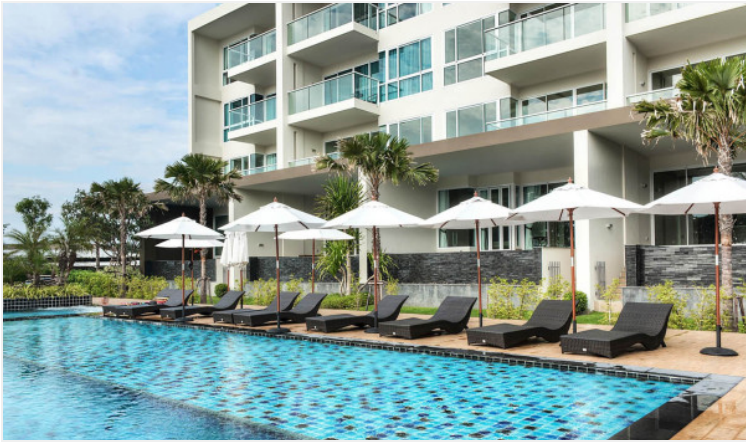

# Property Description

---

A luxurious condominium comprises 49-story and 5-story buildings with a total of 310 units. Cetus Beachfront Condominium is located on the quiet seaside of Jomtien Beach. All units are designed with the concept of relaxation, privacy, and tranquility. It is a place to admire the stunning panoramic sea views from the beginning of Jomtien Beach to the end of Na Jomtien Beach. The project offers full facilities for the most convenient living including a large beachfront pool, infinity-edge sky pool, steam room, gym, playroom, and rooftop garden in addition to the local attractions within reach.

# Photo Gallery

---