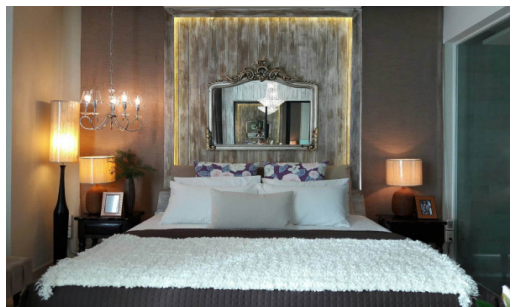

Cetus Beachfront - 1 Bed 1 Bath (9th floor)

Pattaya, Jomtien, Thailand

Reference: 6683

฿5,200,000

Condo