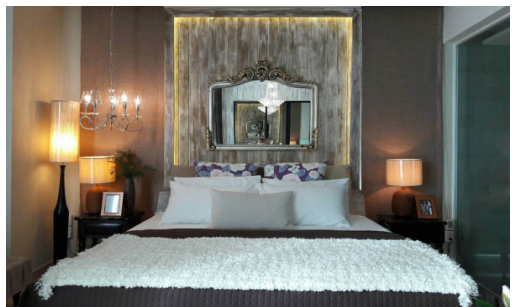

Cetus Beachfront - 1 Bed 1 Bath (9th floor)

Pattaya, Jomtien, Thailand

Reference: 6683

฿5,200,000

1 Bedrooms

1 Bathrooms

Condo

Property Description

A luxurious condominium comprises 49-story and 5-story buildings with a total of 310 units. Cetus Beachfront Condominium is located on the quiet seaside of Jomtien Beach. All units are designed with the concept of relaxation, privacy, and tranquility. It is a place to admire the stunning panoramic sea views from the beginning of Jomtien Beach to the end of Na Jomtien Beach. The project offers full facilities for the most convenient living including a large beachfront pool, infinity-edge sky pool, steam room, gym, playroom, and rooftop garden in addition to the local attractions within reach.

Photo Gallery

Property Details

- **Property Type:** Condo
- **Location:** Pattaya, Jomtien, Thailand
- **Internal Area:** 40m²
- **Land Area:** 5000m²
- **Price:** ~~฿~~**5,200,000**
- **Bedrooms:** 1
- **Bathrooms:** 1