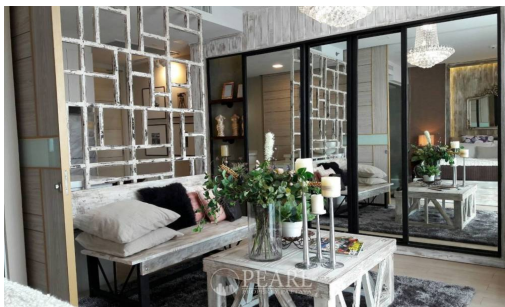

Cetus 1 bed, 1 bath (9th Floor)

Pattaya, Jomtien, Thailand

Reference: 0981

฿5,190,000

1 Bedrooms

1 Bathrooms

Condo

Property Description

A luxurious condominium comprises 49-story and 5-story buildings with a total of 310 units. Cetus Beachfront Condominium is located on the quiet seaside of Jomtien Beach. All units are designed with the concept of relaxation, privacy, and tranquility. It is a place to admire the stunning panoramic sea views from the beginning of Jomtien Beach to the end of Na Jomtien Beach. The project offers full facilities for the most convenient living including a large beachfront pool, infinity-edge sky pool, steam room, gym, playroom, and rooftop garden in addition to the local attractions within reach. This 1 bedroom and 1 bathroom unit is situated on the 9th floor with sea view, offering 40.5 sqm of living space. It comes fully furnished with a modern kitchen, dining area, and living area.

Photo Gallery

Property Details

- **Property Type:** Condo
- **Location:** Pattaya, Jomtien, Thailand
- **Internal Area:** 40.5m²
- **Price:** ฿5,190,000
- **Bedrooms:** 1
- **Bathrooms:** 1

Location