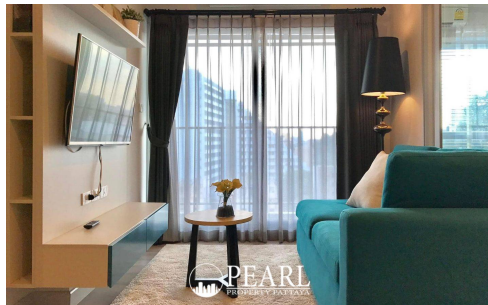

1 Bathrooms