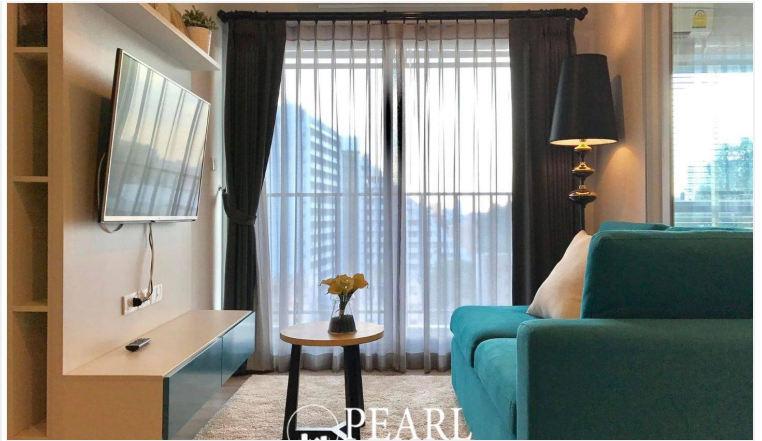

Centric Sea - 1 Bed 1 Bath (8th Floor)

Pattaya, Bang Lamung, Thailand

Reference: 2527

฿3,700,000

1 Bedrooms

1 Bathrooms

Condo

Property Description

Centric Sea Condo, a prestigious residential landmark gracing the skyline of Pattaya. This exceptional condo project offers a unique blend of modern luxury and serene seaside lifestyle, designed for those who seek comfort, convenience, and a touch of elegance in their everyday lives. Centric Sea Condo boasts an enviable location in the heart of Pattaya, offering easy access to the city's vibrant entertainment, shopping, and dining scenes. Situated moments away from Pattaya Beach. This 1 bedroom 1 bathroom unit situated on the 8th floor, offering 38 sqm. of living space. It come fully furnished, European kitchen, a dining area and living area. This unit is for sale in Foreign name.

Photo Gallery

Property Details

- **Property Type:** Condo
- **Location:** Pattaya, Bang Lamung, Thailand
- **Internal Area:** 38m²
- **Price:** ฿3,700,000
- **Bedrooms:** 1
- **Bathrooms:** 1

Location