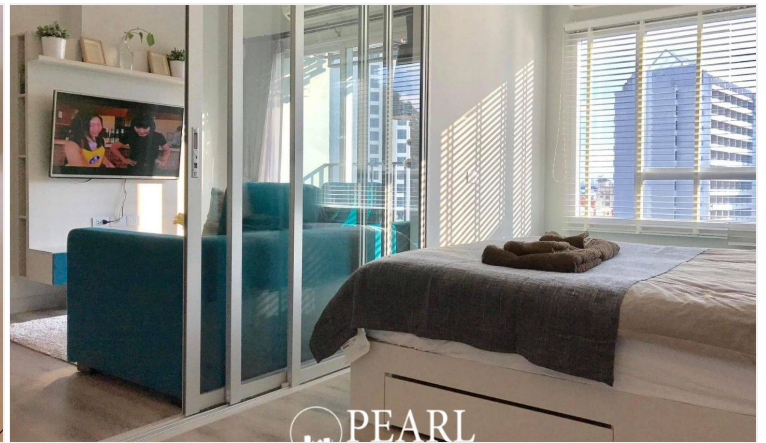

# Centric Sea - 1 Bed 1 Bath (8th Floor)

Pattaya, Bang Lamung, Thailand

Reference: 2527

# Property Description

---

Centric Sea Condo, a prestigious residential landmark gracing the skyline of Pattaya. This exceptional condo project offers a unique blend of modern luxury and serene seaside lifestyle, designed for those who seek comfort, convenience, and a touch of elegance in their everyday lives. Centric Sea Condo boasts an enviable location in the heart of Pattaya, offering easy access to the city's vibrant entertainment, shopping, and dining scenes. Situated moments away from Pattaya Beach. This 1 bedroom 1 bathroom unit situated on the 8th floor, offering 38 sqm. of living space. It come fully furnished, European kitchen, a dining area and living area. This unit is for sale in Foreign name.

# Property Details

- **Property Type:** Condo
- **Location:** Pattaya, Bang Lamung, Thailand
- **Internal Area:** 38m<sup>2</sup>
- **Price:** ฿3,700,000
- **Bedrooms:** 1
- **Bathrooms:** 1