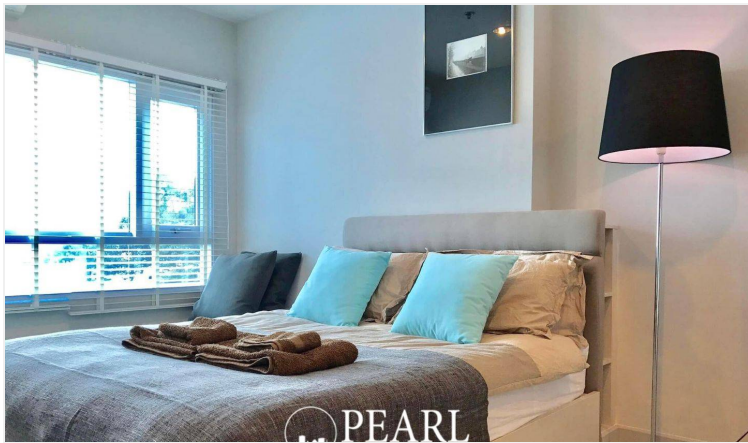

Centric Sea - 1 Bed 1 Bath (8th Floor)

Pattaya, Bang Lamung, Thailand

Reference: 2527

฿3,700,000

1 Bedrooms

1 Bathrooms

Condo

Property Description

Centric Sea Condo, a prestigious residential landmark gracing the skyline of Pattaya. This exceptional condo project offers a unique blend of modern luxury and serene seaside lifestyle, designed for those who seek comfort, convenience, and a touch of elegance in their everyday lives. Centric Sea Condo boasts an enviable location in the heart of Pattaya, offering easy access to the city's vibrant entertainment, shopping, and dining scenes. Situated moments away from Pattaya Beach. This 1 bedroom 1 bathroom unit situated on the 8th floor, offering 38 sqm. of living space. It come fully furnished, European kitchen, a dining area and living area. This unit is for sale in Foreign name.

Photo Gallery

Property Details

- **Property Type:** Condo
- **Location:** Pattaya, Bang Lamung, Thailand
- **Internal Area:** 38m²
- **Price:** ฿3,700,000
- **Bedrooms:** 1
- **Bathrooms:** 1

Location