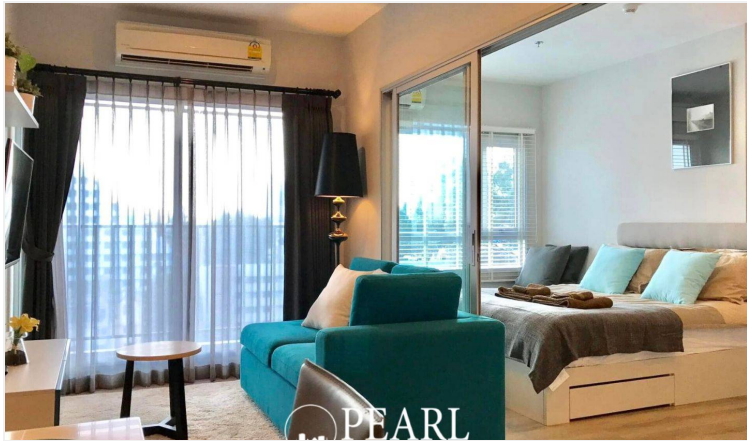

Centric Sea - 1 Bed 1 Bath (8th Floor)

Pattaya, Bang Lamung, Thailand

Reference: 2527

฿3,700,000

1 Bedrooms

1 Bathrooms

Condo

Property Description

Centric Sea Condo, a prestigious residential landmark gracing the skyline of Pattaya. This exceptional condo project offers a unique blend of modern luxury and serene seaside lifestyle, designed for those who seek comfort, convenience, and a touch of elegance in their everyday lives. Centric Sea Condo boasts an enviable location in the heart of Pattaya, offering easy access to the city's vibrant entertainment, shopping, and dining scenes. Situated moments away from Pattaya Beach. This 1 bedroom 1 bathroom unit situated on the 8th floor, offering 38 sqm. of living space. It come fully furnished, European kitchen, a dining area and living area. This unit is for sale in Foreign name.

Photo Gallery

Property Details

- **Property Type:** Condo
- **Location:** Pattaya, Bang Lamung, Thailand
- **Internal Area:** 38m²
- **Price:** ฿3,700,000
- **Bedrooms:** 1
- **Bathrooms:** 1

Location