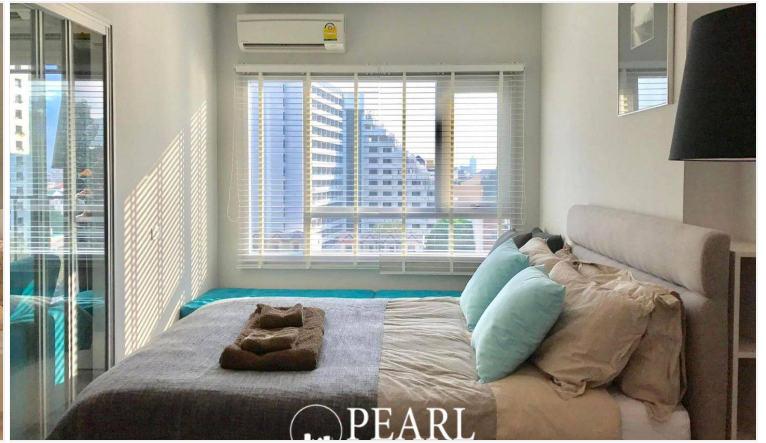

Centric Sea - 1 Bed 1 Bath (8th Floor)

Pattaya, Bang Lamung, Thailand

Reference: 2527

฿3,700,000

1 Bedrooms

1 Bathrooms

Condo

Property Description

Centric Sea Condo, a prestigious residential landmark gracing the skyline of Pattaya. This exceptional condo project offers a unique blend of modern luxury and serene seaside lifestyle, designed for those who seek comfort, convenience, and a touch of elegance in their everyday lives. Centric Sea Condo boasts an enviable location in the heart of Pattaya, offering easy access to the city's vibrant entertainment, shopping, and dining scenes. Situated moments away from Pattaya Beach. This 1 bedroom 1 bathroom unit situated on the 8th floor, offering 38 sqm. of living space. It come fully furnished, European kitchen, a dining area and living area. This unit is for sale in Foreign name.

Photo Gallery

Property Details

- **Property Type:** Condo
- **Location:** Pattaya, Bang Lamung, Thailand
- **Internal Area:** 38m²
- **Price:** ฿3,700,000
- **Bedrooms:** 1
- **Bathrooms:** 1

Location