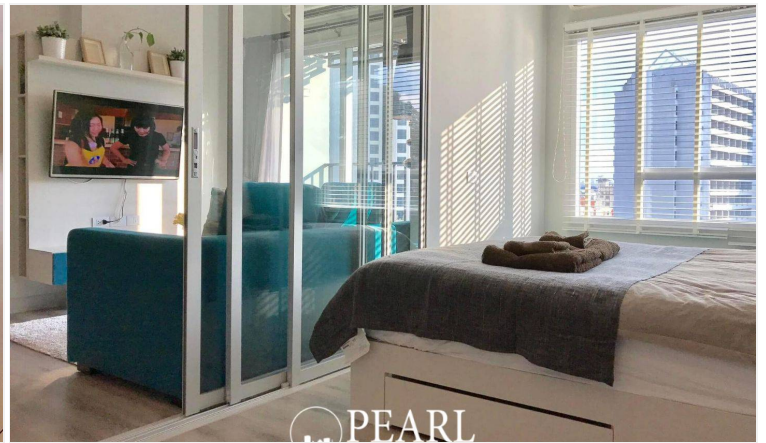

Centric Sea - 1 Bed 1 Bath (8th Floor)

Pattaya, Bang Lamung, Thailand

Reference: 2527

฿3,700,000

1 Bedrooms

1 Bathrooms

Condo

Property Description

Centric Sea Condo, a prestigious residential landmark gracing the skyline of Pattaya. This exceptional condo project offers a unique blend of modern luxury and serene seaside lifestyle, designed for those who seek comfort, convenience, and a touch of elegance in their everyday lives. Centric Sea Condo boasts an enviable location in the heart of Pattaya, offering easy access to the city's vibrant entertainment, shopping, and dining scenes. Situated moments away from Pattaya Beach. This 1 bedroom 1 bathroom unit situated on the 8th floor, offering 38 sqm. of living space. It come fully furnished, European kitchen, a dining area and living area. This unit is for sale in Foreign name.

Photo Gallery

Property Details

- **Property Type:** Condo
- **Location:** Pattaya, Bang Lamung, Thailand
- **Internal Area:** 38m²
- **Price:** ฿3,700,000
- **Bedrooms:** 1
- **Bathrooms:** 1

Location