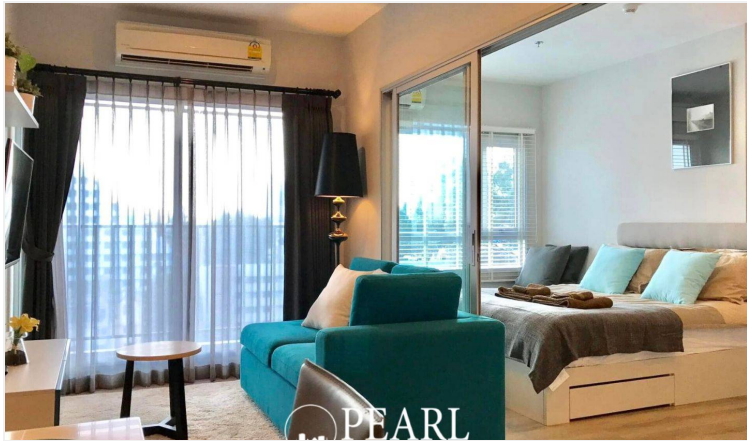

# Centric Sea - 1 Bed 1 Bath (8th Floor)

Pattaya, Bang Lamung, Thailand

Reference: 2527

# Property Description

---

Centric Sea Condo, a prestigious residential landmark gracing the skyline of Pattaya. This exceptional condo project offers a unique blend of modern luxury and serene seaside lifestyle, designed for those who seek comfort, convenience, and a touch of elegance in their everyday lives. Centric Sea Condo boasts an enviable location in the heart of Pattaya, offering easy access to the city's vibrant entertainment, shopping, and dining scenes. Situated moments away from Pattaya Beach. This 1 bedroom 1 bathroom unit situated on the 8th floor, offering 38 sqm. of living space. It come fully furnished, European kitchen, a dining area and living area. This unit is for sale in Foreign name.

# Property Details

- **Property Type:** Condo
- **Location:** Pattaya, Bang Lamung, Thailand
- **Internal Area:** 38m<sup>2</sup>
- **Price:** ฿3,700,000
- **Bedrooms:** 1
- **Bathrooms:** 1