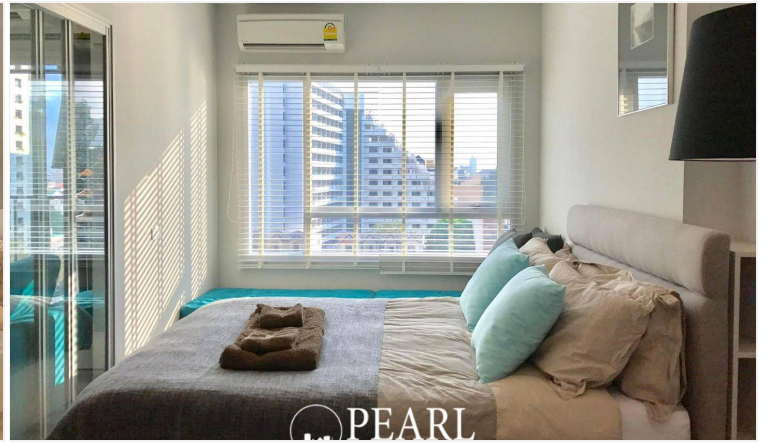

# Centric Sea - 1 Bed 1 Bath (8th Floor)

Pattaya, Bang Lamung, Thailand

Reference: 2527

# Property Description

---

Centric Sea Condo, a prestigious residential landmark gracing the skyline of Pattaya. This exceptional condo project offers a unique blend of modern luxury and serene seaside lifestyle, designed for those who seek comfort, convenience, and a touch of elegance in their everyday lives. Centric Sea Condo boasts an enviable location in the heart of Pattaya, offering easy access to the city's vibrant entertainment, shopping, and dining scenes. Situated moments away from Pattaya Beach. This 1 bedroom 1 bathroom unit situated on the 8th floor, offering 38 sqm. of living space. It come fully furnished, European kitchen, a dining area and living area. This unit is for sale in Foreign name.

# Property Details

- **Property Type:** Condo
- **Location:** Pattaya, Bang Lamung, Thailand
- **Internal Area:** 38m<sup>2</sup>
- **Price:** ฿3,700,000
- **Bedrooms:** 1
- **Bathrooms:** 1