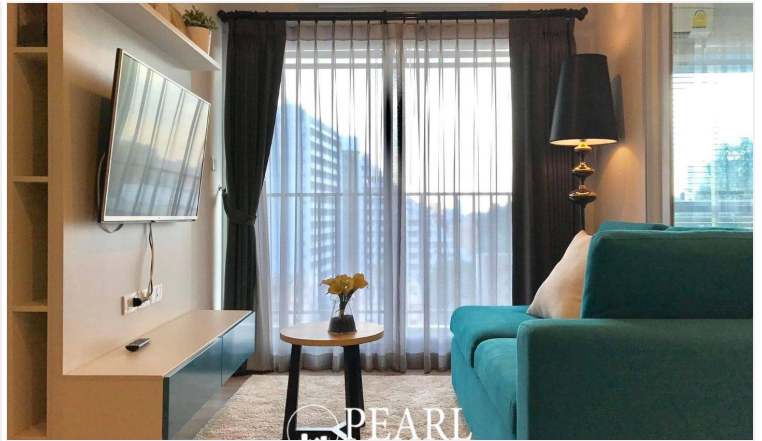

Property Description

Centric Sea Condo, a prestigious residential landmark gracing the skyline of Pattaya. This exceptional condo project offers a unique blend of modern luxury and serene seaside lifestyle, designed for those who seek comfort, convenience, and a touch of elegance in their everyday lives. Centric Sea Condo boasts an enviable location in the heart of Pattaya, offering easy access to the city's vibrant entertainment, shopping, and dining scenes. Situated moments away from Pattaya Beach. This 1 bedroom 1 bathroom unit situated on the 8th floor, offering 38 sqm. of living space. It come fully furnished, European kitchen, a dining area and living area. This unit is for sale in Foreign name.

Photo Gallery