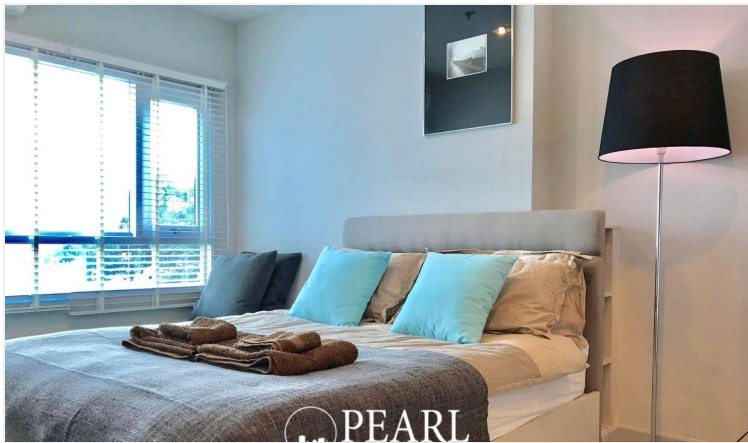

# Centric Sea - 1 Bed 1 Bath (8th Floor)

Pattaya, Bang Lamung, Thailand

Reference: 2527

# Property Description

---

Centric Sea Condo, a prestigious residential landmark gracing the skyline of Pattaya. This exceptional condo project offers a unique blend of modern luxury and serene seaside lifestyle, designed for those who seek comfort, convenience, and a touch of elegance in their everyday lives. Centric Sea Condo boasts an enviable location in the heart of Pattaya, offering easy access to the city's vibrant entertainment, shopping, and dining scenes. Situated moments away from Pattaya Beach. This 1 bedroom 1 bathroom unit situated on the 8th floor, offering 38 sqm. of living space. It come fully furnished, European kitchen, a dining area and living area. This unit is for sale in Foreign name.

# Property Details

- **Property Type:** Condo
- **Location:** Pattaya, Bang Lamung, Thailand
- **Internal Area:** 38m<sup>2</sup>
- **Price:** ฿3,700,000
- **Bedrooms:** 1
- **Bathrooms:** 1