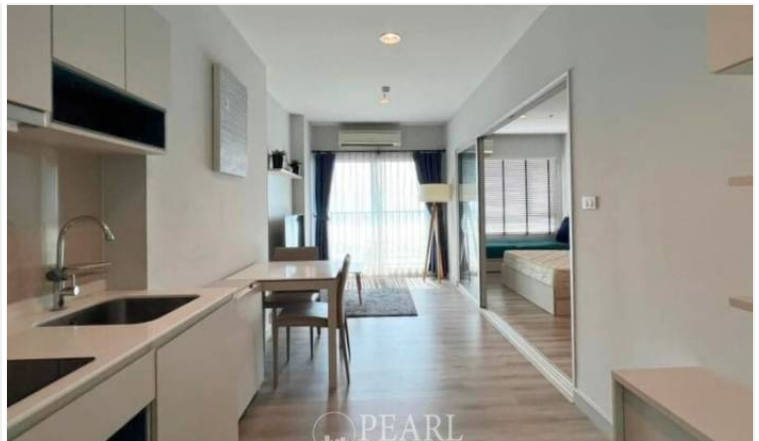

Centric Sea - 1 Bed 1 Bath (19th Floor) With Sea View

Pattaya, Bang Lamung, Thailand

Reference: 6354

฿4,200,000

1 Bedrooms

1 Bathrooms

Condo

Property Description

Centric Sea Condo, a prestigious residential landmark gracing the skyline of Pattaya. This exceptional condo project offers a unique blend of modern luxury and serene seaside lifestyle, designed for those who seek comfort, convenience, and a touch of elegance in their everyday lives. Centric Sea Condo boasts an enviable location in the heart of Pattaya, offering easy access to the city's vibrant entertainment, shopping, and dining scenes. Situated moments away from Pattaya Beach. This 1 bedroom 1 bathroom unit situated on the 19th floor with sea view, offering 37.72 sqm. of living space. It come fully furnished, European kitchen, a dining area and living area. This unit is for sale in Thai name.

Photo Gallery

Property Details

- **Property Type:** Condo
- **Location:** Pattaya, Bang Lamung, Thailand
- **Internal Area:** 37.72m²
- **Price:** ฿4,200,000
- **Bedrooms:** 1
- **Bathrooms:** 1

Location