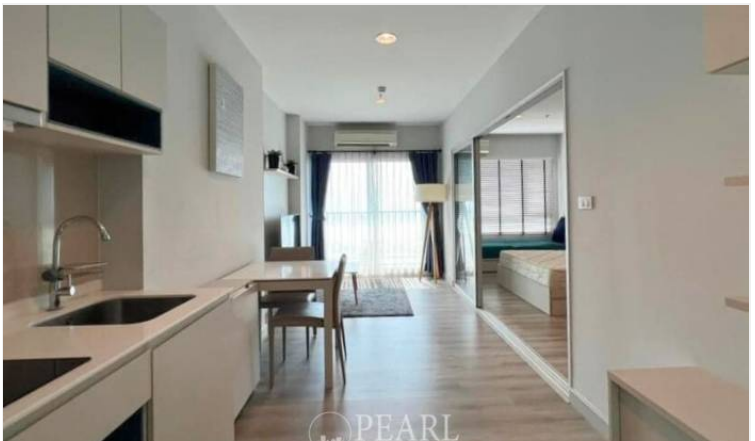

# Centric Sea - 1 Bed 1 Bath (19th Floor) With Sea View

Pattaya, Bang Lamung, Thailand

Reference: 6354

# Property Description

---

Centric Sea Condo, a prestigious residential landmark gracing the skyline of Pattaya. This exceptional condo project offers a unique blend of modern luxury and serene seaside lifestyle, designed for those who seek comfort, convenience, and a touch of elegance in their everyday lives. Centric Sea Condo boasts an enviable location in the heart of Pattaya, offering easy access to the city's vibrant entertainment, shopping, and dining scenes. Situated moments away from Pattaya Beach. This 1 bedroom 1 bathroom unit situated on the 19th floor with sea view, offering 37.72 sqm. of living space. It come fully furnished, European kitchen, a dining area and living area. This unit is for sale in Thai name.

# Property Details

- **Property Type:** Condo
- **Location:** Pattaya, Bang Lamung, Thailand
- **Internal Area:** 37.72m<sup>2</sup>
- **Land Area:** 37m<sup>2</sup>
- **Price:** ฿4,200,000
- **Bedrooms:** 1
- **Bathrooms:** 1