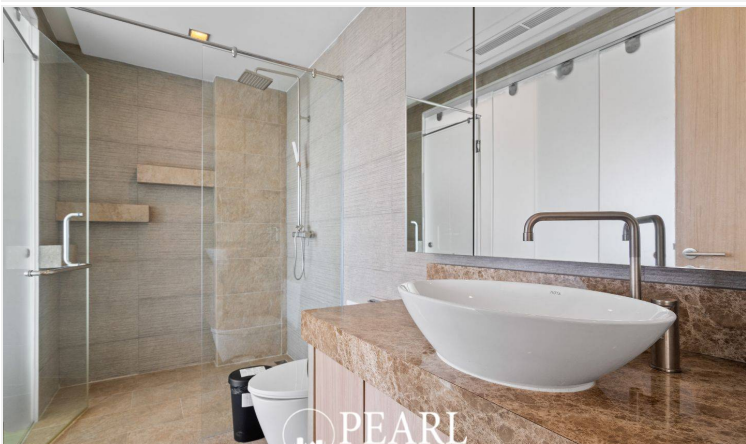

BEACH FRONT PARADISE OCEAN VIEW - 1Bed 1Bath

Pattaya, Pattaya, Thailand
Reference: 7135

฿7,900,000

1 Bedrooms

1 Bathrooms

Condo

Property Description

Pearl Property presents Paradise Ocean View, a rare opportunity to own a **true beachfront condominium** in Pattaya, where luxury meets tranquility. Designed with **a seamless blend of modern elegance and beachfront serenity**, this residence offers an **unmatched living experience** with breathtaking ocean views and premium amenities.

Property Details

- **Unit:** 305
- **Size:** 61 sqm
- **1 bedroom, 1 bathroom**
- **Spacious open-plan living area** with stunning sea views

World-Class Facilities

- **Infinity-edge swimming pool** overlooking the ocean
- **Fitness center & sauna** for a healthy lifestyle
- **24-hour security system** ensuring safety and privacy

Experience the **ultimate beachfront lifestyle** at Paradise Ocean View. Contact us today for a private viewing!

Photo Gallery

Property Details

- **Property Type:** Condo
- **Location:** Pattaya, Pattaya, Thailand
- **Internal Area:** 61m²
- **Land Area:** 61m²
- **Price:** ฿7,900,000
- **Bedrooms:** 1
- **Bathrooms:** 1