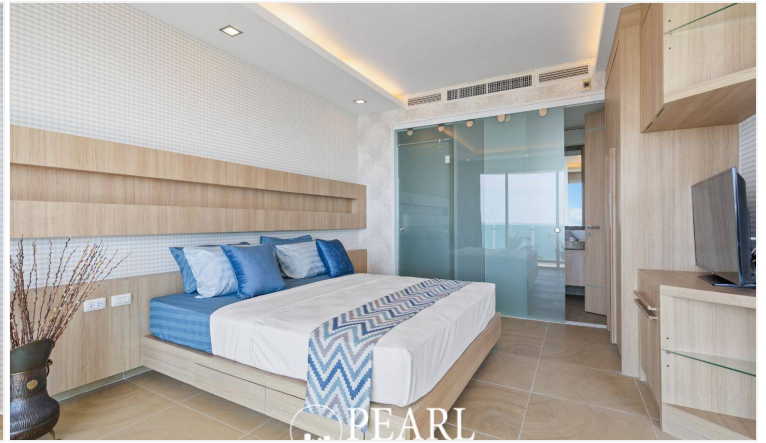

BEACH FRONT PARADISE OCEAN VIEW - 1Bed 1Bath

Pattaya, Pattaya, Thailand
Reference: 7135

฿7,900,000

1 Bedrooms

1 Bathrooms

Condo

Property Description

Pearl Property presents Paradise Ocean View, a rare opportunity to own a **true beachfront condominium** in Pattaya, where luxury meets tranquility. Designed with **a seamless blend of modern elegance and beachfront serenity**, this residence offers an **unmatched living experience** with breathtaking ocean views and premium amenities.

Property Details

- **Unit:** 305
- **Size:** 61 sqm
- **1 bedroom, 1 bathroom**
- **Spacious open-plan living area** with stunning sea views

World-Class Facilities

- **Infinity-edge swimming pool** overlooking the ocean
- **Fitness center & sauna** for a healthy lifestyle
- **24-hour security system** ensuring safety and privacy

Experience the **ultimate beachfront lifestyle** at Paradise Ocean View. Contact us today for a private viewing!

Photo Gallery

Property Details

- **Property Type:** Condo
- **Location:** Pattaya, Pattaya, Thailand
- **Internal Area:** 61m²
- **Land Area:** 61m²
- **Price:** ฿7,900,000
- **Bedrooms:** 1
- **Bathrooms:** 1