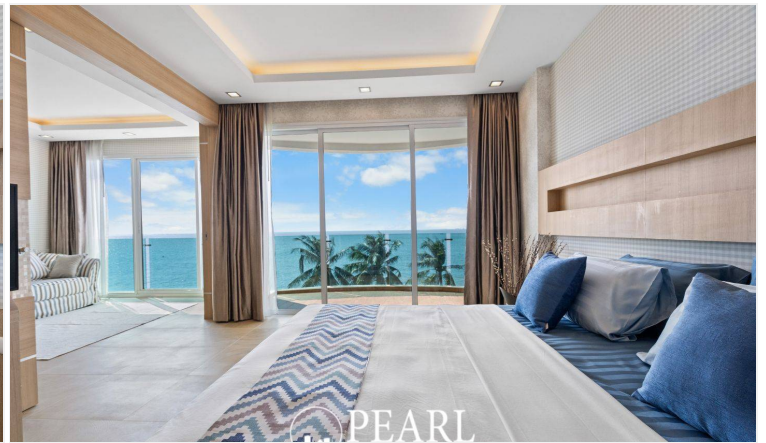

BEACH FRONT PARADISE OCEAN VIEW - 1Bed 1Bath

Pattaya, Pattaya, Thailand
Reference: 7135

฿7,900,000

1 Bedrooms

1 Bathrooms

Condo

Property Description

Pearl Property presents Paradise Ocean View, a rare opportunity to own a **true beachfront condominium** in Pattaya, where luxury meets tranquility. Designed with **a seamless blend of modern elegance and beachfront serenity**, this residence offers an **unmatched living experience** with breathtaking ocean views and premium amenities.

Property Details

- **Unit:** 305
- **Size:** 61 sqm
- **1 bedroom, 1 bathroom**
- **Spacious open-plan living area** with stunning sea views

World-Class Facilities

- **Infinity-edge swimming pool** overlooking the ocean
- **Fitness center & sauna** for a healthy lifestyle
- **24-hour security system** ensuring safety and privacy

Prime Location

Nestled in a **peaceful and private beachfront setting**, yet just minutes away from shops, restaurants, and entertainment hotspots. **Central Marina Pattaya, Terminal 21 Pattaya, and top five-star hotels** are all within a **20-minute drive**, offering the perfect balance of relaxation and city life.

Experience the **ultimate beachfront lifestyle** at Paradise Ocean View. Contact us today for a private viewing!

Photo Gallery

Property Details

- **Property Type:** Condo
- **Location:** Pattaya, Pattaya, Thailand
- **Internal Area:** 61m²
- **Land Area:** 61m²
- **Price:** ฿7,900,000
- **Bedrooms:** 1
- **Bathrooms:** 1