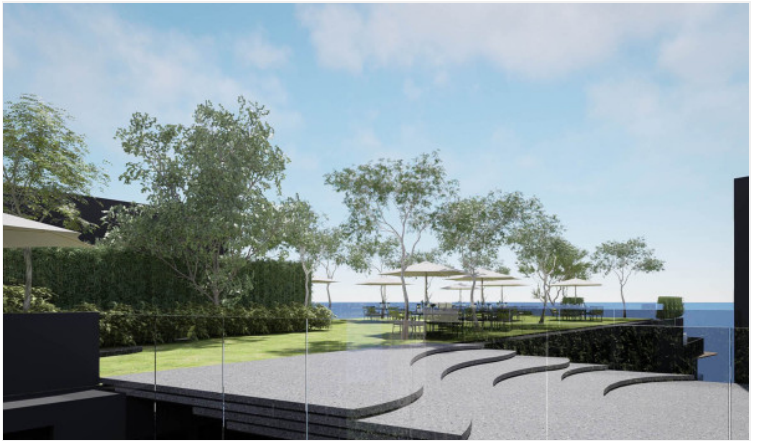

A low-rise residential building with a total of 119 units across 8-story. The Bayphere Premier Suite is a beachfront condo project located in Na Jomtien Soi 18 which is close to Pattaya with just a short drive. The project offers a wide selection of room types ranging from studio to two-bedroom in different room sizes. Getting the sea breeze and enjoying the stunning 180-degree panoramic sea views is a way to experience true leisure. To comfort the best living experience at Bayphere, facilities are provided including all-day dining, rooftop bar, infinity-edge swimming pool, and fitness center.

Photo Gallery

Property Details

- **Property Type:** Condo
- **Location:** Pattaya, Na Jomtien, Thailand
- **Internal Area:** 45.46m²
- **Land Area:** 1596m²
- **Price:** **฿6,937,000**
- **Bedrooms:** 1
- **Bathrooms:** 1

Property Features

- Security
- Gym
- Swimming Pool

Location