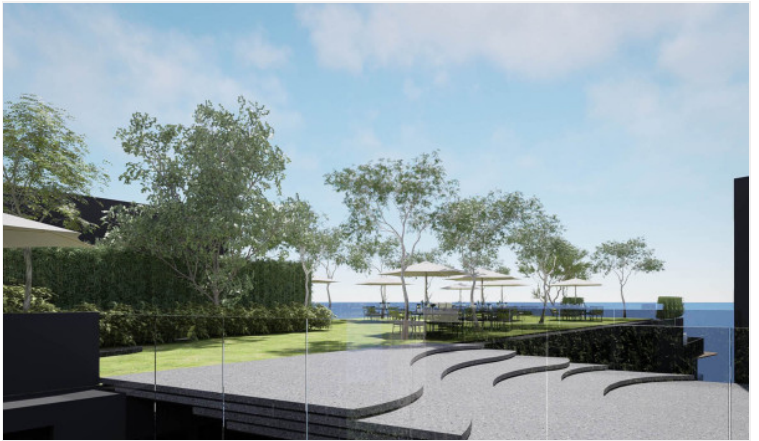

A low-rise residential building with a total of 119 units across 8-story. The Bayphere Premier Suite is a beachfront condo project located in Na Jomtien Soi 18 which is close to Pattaya with just a short drive. The project offers a wide selection of room types ranging from studio to two-bedroom in different room sizes. Getting the sea breeze and enjoying the stunning 180-degree panoramic sea views is a way to experience true leisure. To comfort the best living experience at Bayphere, facilities are provided including all-day dining, rooftop bar, infinity-edge swimming pool, and fitness center.

Photo Gallery

Property Details

- **Property Type:** Condo
- **Location:** Pattaya, Na Jomtien, Thailand
- **Internal Area:** 45.46m²
- **Land Area:** 1596m²
- **Price:** ฿6,937,000
- **Bedrooms:** 1
- **Bathrooms:** 1

Property Features

- Security
- Gym
- Swimming Pool

Location