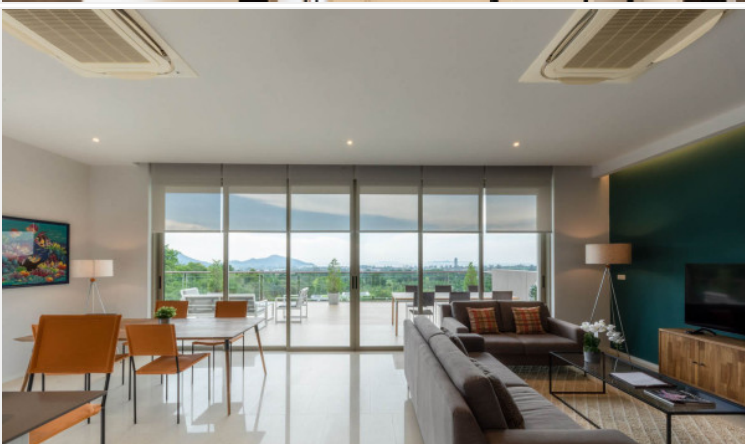

# Property Description

---

Bangsaray Heights is a condominium developed by Sunplay Asia, consisting of three 6-story buildings with approximately 44 residential units. It is nestled and designed among the beautiful tropical garden, emphasizing the ultimate in freedom, comfort, and privacy. The project is surrounded by low rolling hills and just 4 kilometers away from Bangsaray Beach. Offers the full range of facilities including 5-star concierge service, restaurants, spa, fitness & recreation, tennis courses, yoga, library, space, swimming pool, and others.